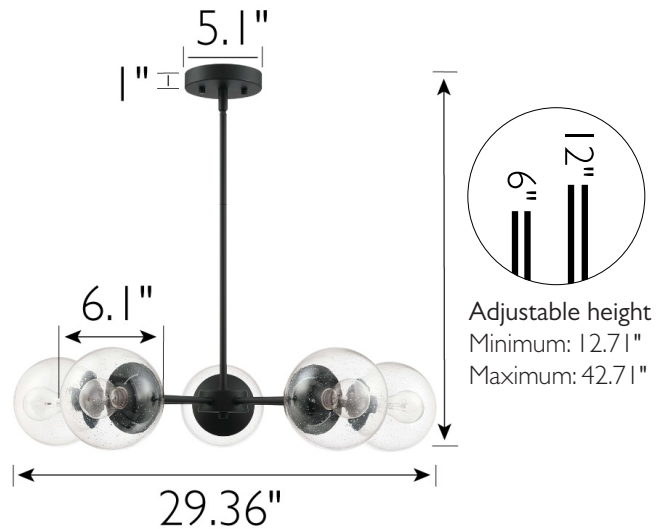

### SPECIFICATIONS

<b>MOUNTING:</b>	Chandelier	<b>LED BRIGHTNESS (LUMENS):</b>	N/A
<b>SLOPED CEILING ADAPTABLE:</b>	Yes	<b>LED COLOR CORRELATED TEMPERATURE (CCT):</b>	N/A
<b>LAMP TYPE:</b>	Maximum 60W Medium Base Bulb	<b>LED COLOR RENDERING INDEX (CRI):</b>	N/A
<b>BULB INCLUDED:</b>	No	<b>LED EFFICACY:</b>	N/A
<b>WATTS PER BULB:</b>	60W	<b>LED AVERAGE RATED LIFE:</b>	N/A
<b>TOTAL WATTAGE:</b>	300W	<b>ENERGY EFFICIENT:</b>	No
<b>DIMMABLE:</b>	Yes	<b>LIGHTING AMPS:</b>	N/A
<b>MATERIAL CONSTRUCTION:</b>	Steel/Glass	<b>VOLTAGE:</b>	120V
<b>ASSEMBLED DIMENSIONS:</b>	42.71" H x 29.36" L x 29.36" D		
<b>WEIGHT:</b>	9.26 lbs.		
<b>BACKPLATE DIMENSIONS:</b>	N/A		
<b>CANOPY/PLATE DIMENSIONS:</b>	1.02" H x 5.12" W x 5.12" D		
<b>GLASS/SHADE DIMENSIONS:</b>	5.73" H x 6.11" L x 6.11" D		
<b>GLASS/SHADE MATERIAL:</b>	Glass		
<b>GLASS/SHADE TYPE:</b>	Seedy		
<b>GLASS/SHADE COLOR:</b>	Clear		