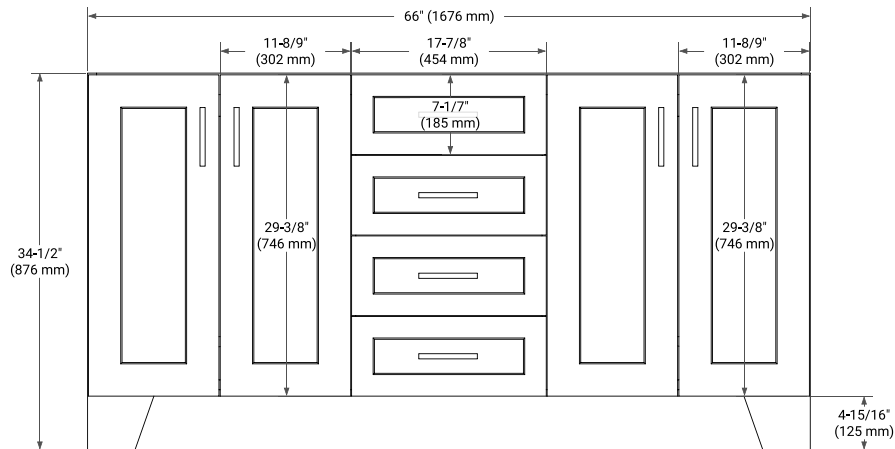

66" DOUBLE SINK BASE CABINET

BASE CABINET DIMENSIONS

66" W x 21.6" D x 34.5" H

FEATURES

- Solid wood frame & plywood panels
- Dovetail drawers and joints
- Soft closing doors & drawers

HARDWARE FINISHES*

Brushed Nickel   Satin Brass   Matte Black   Polished Chrome

Hardware comes preinstalled with the illustrated option. Other finishes are available on our online store if you prefer a different one.

AVAILABLE COLORS

White   Grey   Midnight Blue

FRONT VIEW

SIDE VIEW

PLAN VIEW