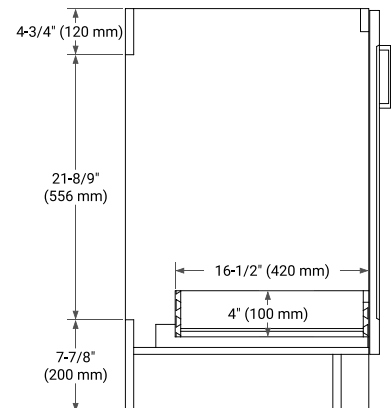

66" DOUBLE SINK BASE CABINET

BASE CABINET DIMENSIONS

66" W x 21.6" D x 34.5" H

FEATURES

- Solid wood frame & plywood panels
- Dovetail drawers and joints
- Soft closing doors & drawers

HARDWARE FINISHES*

Brushed Nickel   Satin Brass   Matte Black   Polished Chrome

Hardware comes preinstalled with the illustrated option. Other finishes are available on our online store if you prefer a different one.

AVAILABLE COLORS

White   Grey   Midnight Blue

FRONT VIEW

SIDE VIEW

PLAN VIEW