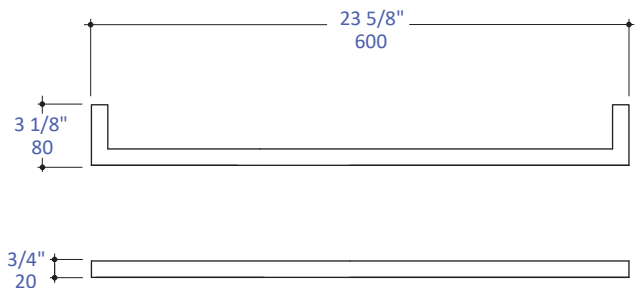

Features:

- Wall-mount towel bar
- Includes mounting hardware
- Plated brass construction

Finish Options:

- CR - Polished Chrome
- PN - Polished Nickel
- NI - Brushed Nickel
- BG - Brushed Gold
- 44 - Matte Black

Codes + Standards:

- Meets and exceeds applicable national codes and standards

LACAVA reserves the right to revise any dimension or information on this sheet without notice. Dimensions are nominal and may vary within an industry accepted tolerance of $1/4''$. Drawings provided herein are meant to give the user an idea of the product and are not made to scale. Location of plumbing is meant for reference, your specific application may vary.