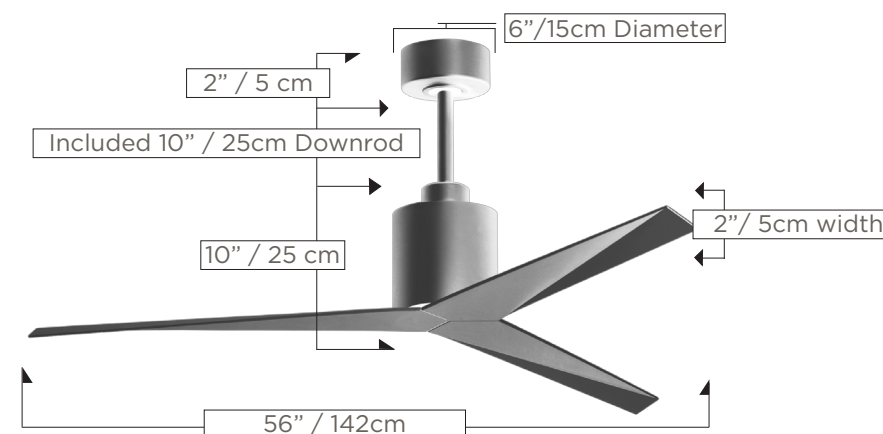

TECHNICAL SPECIFICATIONS

SKU BUILDER

FAN FINISHES

21 POSSIBLE VARIATIONS

Fan Finishes   **Blade Finishes**
56"

Brushed Nickel	Barn Wood Tone
Gloss White	Brushed Nickel
Matte Black	Gloss White
	Gray Ash Tone
	Matte Black
	Old Oak Tone
	Walnut Tone