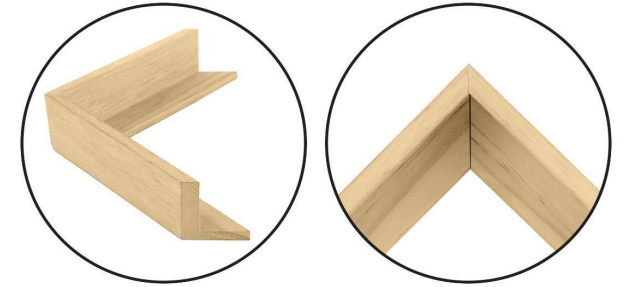

WENDOVER ART GROUP

ITEM NUMBER : **WLA2109**

TITLE : **Distressed Shapes 1**

OUTWARD DIMENSION (W X H) : **41" x 41"**

FRAME (WIDTH X DEPTH) : **MC0618SUB1 | 0.38" x 2.25"**

FRAME FINISH : **Floater Frame**

Natural

DESCRIPTION :

Giclee on Canvas, Gallery Wrapped, Artist Enhanced