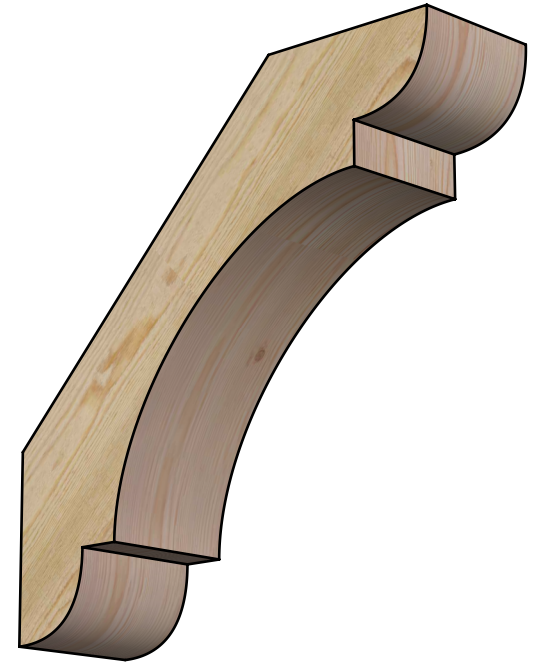

BRC06X22X22OLY00RDF

6"W X 22"D X 22"H OLYMPIC ROUGH SAWN BRACE, DOUGLAS FIR

SIDE

FRONT

EKENA MILLWORK
 2300 WEST MAIN ST.
 CLARKSVILLE, TX 75426
 TOLL FREE: 866-607-0453
 WWW.EKENAMILLWORK.COM

NOTES

1. INSTALLATION TO BE COMPLETED IN ACCORDANCE WITH MANUFACTURER'S SPECIFICATIONS.
2. DRAWING MAY NOT BE TO SCALE
3. THIS DRAWING IS INTENDED FOR DESIGN AND PLANNING PURPOSES ONLY.
4. ALL INFORMATION CONTAINED HEREIN WAS CURRENT AT THE TIME OF DEVELOPMENT BUT MUST BE REVIEWED AND APPROVED BY THE PRODUCT MANUFACTURER TO BE CONSIDERED ACCURATE.
5. PRODUCTS ARE NOT KILN DRIED. THIS ITEM IS UNIQUE AND WILL CONTAIN THE NATURAL VARIATIONS THAT THE WOOD SPECIES OFFERS. THIS MAY RESULT IN VARIATIONS UP TO 1/4"