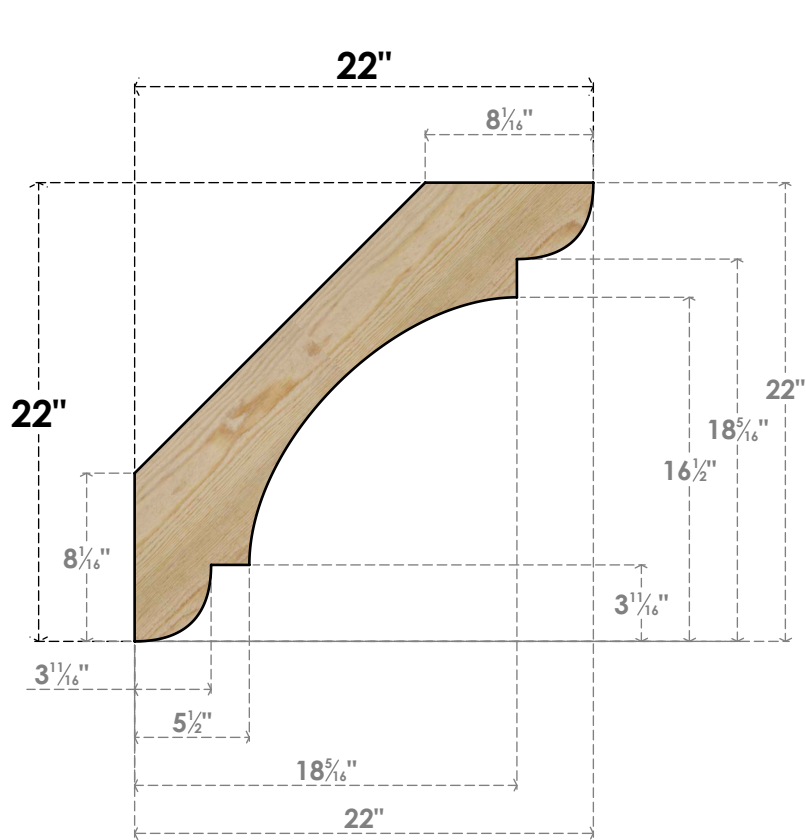

BRC06X22X22OLY00RDF

6"W X 22"D X 22"H OLYMPIC ROUGH SAWN BRACE, DOUGLAS FIR

SIDE

FRONT

EKENA MILLWORK
 2300 WEST MAIN ST.
 CLARKSVILLE, TX 75426
 TOLL FREE: 866-607-0453
 WWW.EKENAMILLWORK.COM

NOTES

1. INSTALLATION TO BE COMPLETED IN ACCORDANCE WITH MANUFACTURER'S SPECIFICATIONS.
2. DRAWING MAY NOT BE TO SCALE
3. THIS DRAWING IS INTENDED FOR DESIGN AND PLANNING PURPOSES ONLY.
4. ALL INFORMATION CONTAINED HEREIN WAS CURRENT AT THE TIME OF DEVELOPMENT BUT MUST BE REVIEWED AND APPROVED BY THE PRODUCT MANUFACTURER TO BE CONSIDERED ACCURATE.
5. PRODUCTS ARE NOT KILN DRIED. THIS ITEM IS UNIQUE AND WILL CONTAIN THE NATURAL VARIATIONS THAT THE WOOD SPECIES OFFERS. THIS MAY RESULT IN VARIATIONS UP TO 1/4"