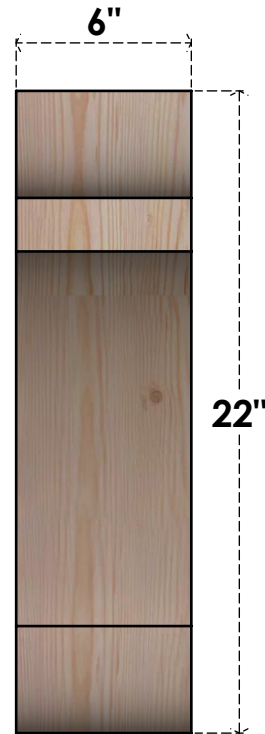

BRC06X22X22OLY00RDF

6"W X 22"D X 22"H OLYMPIC ROUGH SAWN BRACE, DOUGLAS FIR

SIDE

FRONT

EKENA MILLWORK
 2300 WEST MAIN ST.
 CLARKSVILLE, TX 75426
 TOLL FREE: 866-607-0453
 WWW.EKENAMILLWORK.COM

NOTES

1. INSTALLATION TO BE COMPLETED IN ACCORDANCE WITH MANUFACTURER'S SPECIFICATIONS.
2. DRAWING MAY NOT BE TO SCALE
3. THIS DRAWING IS INTENDED FOR DESIGN AND PLANNING PURPOSES ONLY.
4. ALL INFORMATION CONTAINED HEREIN WAS CURRENT AT THE TIME OF DEVELOPMENT BUT MUST BE REVIEWED AND APPROVED BY THE PRODUCT MANUFACTURER TO BE CONSIDERED ACCURATE.
5. PRODUCTS ARE NOT KILN DRIED. THIS ITEM IS UNIQUE AND WILL CONTAIN THE NATURAL VARIATIONS THAT THE WOOD SPECIES OFFERS. THIS MAY RESULT IN VARIATIONS UP TO 1/4"