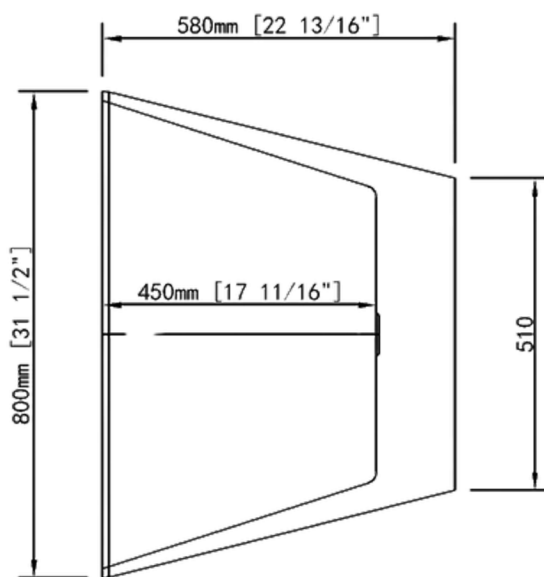

WINTON

67" X 32" Rectangular Free Standing Bathtub
GLOSSY WHITE

CONDRIIS

For bulk purchase or check out other models
please contact:

Info@condrisbath.com