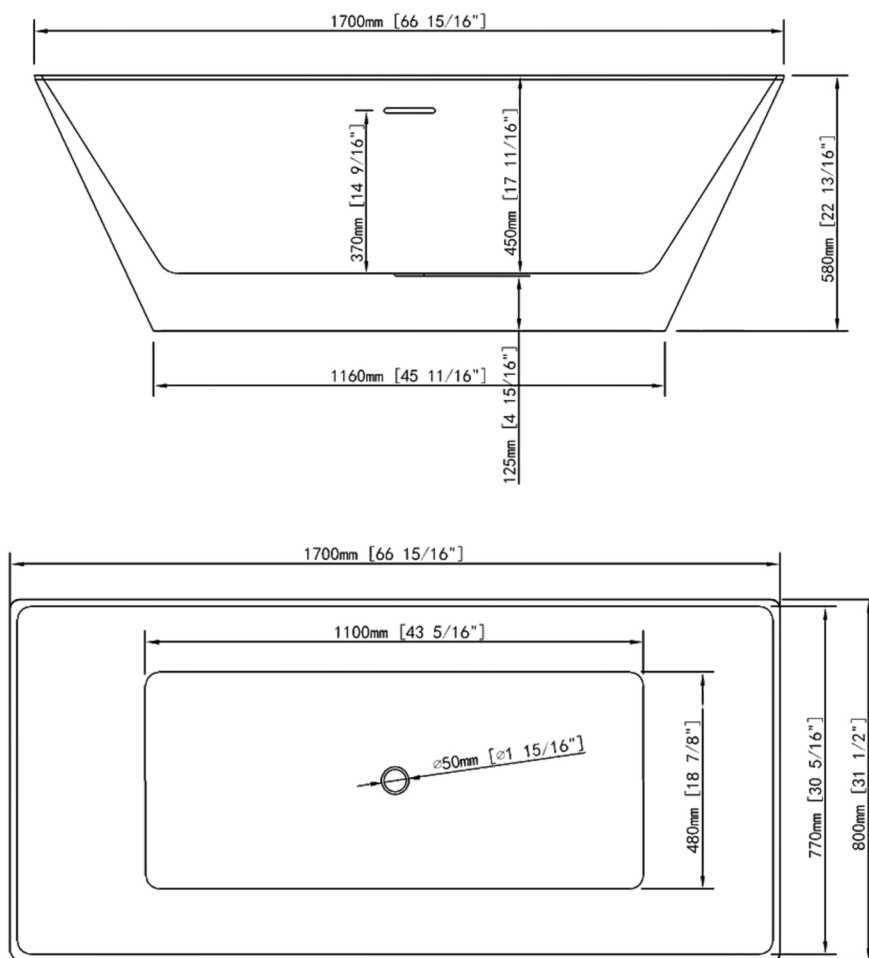

WINTON

67" X 32" Rectangular Free Standing Bathtub
GLOSSY WHITE

CONDRIIS

For bulk purchase or check out other models
please contact:

Info@condrisbath.com