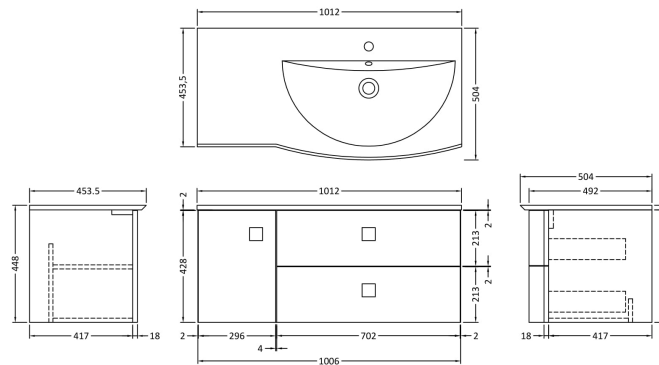

Sales Code: SAR202R

Description: 1000 W/H 2 Drawer Unit & Basin Rh

Packaging Details

Barcode: 5056211875079