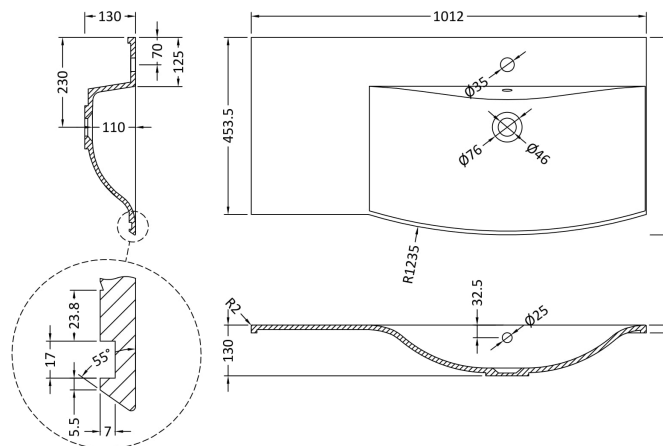

Packaging Dimensions

Height (mm):	500
Width (mm):	700
Depth (mm):	470
Gross Weight (kg):	22

Packaging Data

Box Colour:	Brown Cardboard Box	
Box Qty:	1	
Label Size:	100 x 50	
Label Colour:	White Label	
Label Qty:	2	

Sales Code: SAR260

Description: 300 W/H Side Cabinet

Product Dimensions

Height (mm):	
Width (mm):	
Depth (mm):	
Nett Weight (kg):	14

Packaging Dimensions

Height (mm):	450
Width (mm):	320
Depth (mm):	425
Gross Weight (kg):	14

Packaging Data

Box Colour:	Brown Cardboard Box
Box Qty:	1
Label Size:	100 x 50
Label Colour:	White Label
Label Qty:	2

Outer Box Dimensions (If Applicable)

Height (mm):	
Width (mm):	
Depth (mm):	
Gross Weight (kg):	
Barcode:	5056211873884

Sales Code: FMB0093R

Description: 1012 X 504 Vanity Basin Rh

Product Dimensions

Height (mm):	130
Width (mm):	1012
Depth (mm):	504
Nett Weight (kg):	13.5

Packaging Dimensions

Height (mm):	110
Width (mm):	1012
Depth (mm):	504
Gross Weight (kg):	13.5