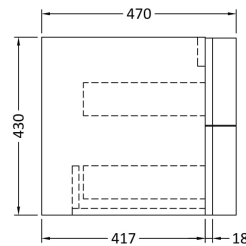

Sales Code: SAR294

Description: 700 W/H 2 Drawer Unit

Product Dimensions

Height (mm):	430
Width (mm):	710
Depth (mm):	480
Nett Weight (kg):	22

Packaging Dimensions

Height (mm):	500
Width (mm):	700
Depth (mm):	470
Gross Weight (kg):	22

Packaging Data

Box Colour:	Brown Cardboard Box	
Box Qty:	1	
Label Size:	100 x 50	
Label Colour:	White Label	
Label Qty:	2	

Outer Box Dimensions (If Applicable)

Height (mm):	
Width (mm):	
Depth (mm):	
Gross Weight (kg):	
Barcode:	5056211873853

Product Details

Country of Origin:	Ukraine	
Fitting Instruction:	No	
Certification:	FSC: Yes	CE: N/A
Colour:	Dove Grey	
Construction Method:	Cam & Wood Dowel	
Construction Type:	Rigid	
Cabinet Finish:	MFC Smooth Matt	
Fascia Finish:	MFC Smooth Matt	
Cabinet Thickness (mm):	18	
Fascia Thickness (mm):	18	
Drawer Included:	Yes	
Drawer Type:	80mm High Metal Softclose	
No of Shelves:	0	
Hinge Type:	Not Applicable	
Hinge Included:	Not Applicable	
Adjustable Legs:	No	
Fixings Included:	Yes	
Handle Style:	Modern	
Handle Included:	Yes	
Waste Shroud:	Yes	
Handle Type:	Square