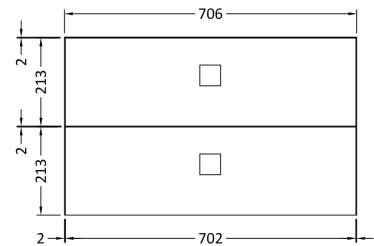

Sales Code: SAR294

Description: 700 W/H 2 Drawer Unit

Product Dimensions

Height (mm):	430
Width (mm):	710
Depth (mm):	480
Nett Weight (kg):	22

Packaging Dimensions

Height (mm):	500
Width (mm):	700
Depth (mm):	470
Gross Weight (kg):	22

Packaging Data

Box Colour:	Brown Cardboard Box	
Box Qty:	1	
Label Size:	100 x 50	
Label Colour:	White Label	
Label Qty:	2	

Outer Box Dimensions (If Applicable)

Height (mm):	
Width (mm):	
Depth (mm):	
Gross Weight (kg):	
Barcode:	5056211873853

Product Details

Country of Origin:	Ukraine	
Fitting Instruction:	No	
Certification:	FSC: Yes	CE: N/A
Colour:	Dove Grey	
Construction Method:	Cam & Wood Dowel	
Construction Type:	Rigid	
Cabinet Finish:	MFC Smooth Matt	
Fascia Finish:	MFC Smooth Matt	
Cabinet Thickness (mm):	18	
Fascia Thickness (mm):	18	
Drawer Included:	Yes	
Drawer Type:	80mm High Metal Softclose	
No of Shelves:	0	
Hinge Type:	Not Applicable	
Hinge Included:	Not Applicable	
Adjustable Legs:	No	
Fixings Included:	Yes	
Handle Style:	Modern	
Handle Included:	Yes	
Waste Shroud:	Yes	
Handle Type:	Square