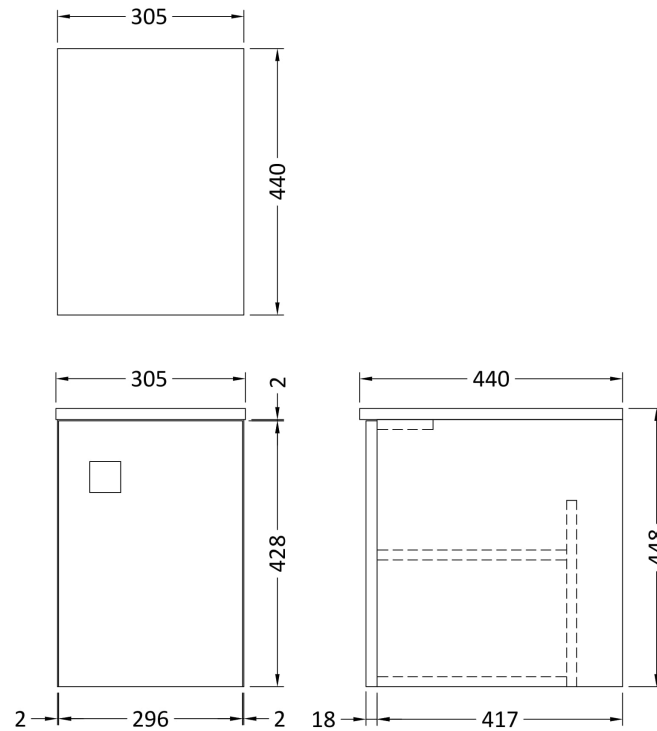

Packaging Dimensions

Height (mm):	500
Width (mm):	700
Depth (mm):	470
Gross Weight (kg):	22

Packaging Data

Box Colour:	Brown Cardboard Box	
Box Qty:	1	
Label Size:	100 x 50	
Label Colour:	White Label	
Label Qty:	2	

Sales Code: SAR260

Description: 300 W/H Side Cabinet

Product Dimensions

Height (mm):	
Width (mm):	
Depth (mm):	
Nett Weight (kg):	14

Packaging Dimensions

Height (mm):	450
Width (mm):	320
Depth (mm):	425
Gross Weight (kg):	14

Packaging Data

Box Colour:	Brown Cardboard Box
Box Qty:	1
Label Size:	100 x 50
Label Colour:	White Label
Label Qty:	2

Outer Box Dimensions (If Applicable)

Height (mm):	
Width (mm):	
Depth (mm):	
Gross Weight (kg):	
Barcode:	5056211873884

Sales Code: FMB0093R

Description: 1012 X 504 Vanity Basin Rh

Product Dimensions

Height (mm):	130
Width (mm):	1012
Depth (mm):	504
Nett Weight (kg):	13.5

Packaging Dimensions

Height (mm):	110
Width (mm):	1012
Depth (mm):	504
Gross Weight (kg):	13.5