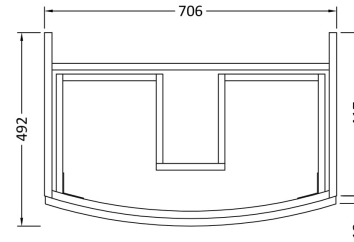

Sales Code: SAR294

Description: 700 W/H 2 Drawer Unit

Product Dimensions

Height (mm):	430
Width (mm):	710
Depth (mm):	480
Nett Weight (kg):	22

Packaging Dimensions

Height (mm):	500
Width (mm):	700
Depth (mm):	470
Gross Weight (kg):	22

Packaging Data

Box Colour:	Brown Cardboard Box	
Box Qty:	1	
Label Size:	100 x 50	
Label Colour:	White Label	
Label Qty:	2	

Outer Box Dimensions (If Applicable)

Height (mm):	
Width (mm):	
Depth (mm):	
Gross Weight (kg):	
Barcode:	5056211873853

Product Details

Country of Origin:	Ukraine	
Fitting Instruction:	No	
Certification:	FSC: Yes	CE: N/A
Colour:	Dove Grey	
Construction Method:	Cam & Wood Dowel	
Construction Type:	Rigid	
Cabinet Finish:	MFC Smooth Matt	
Fascia Finish:	MFC Smooth Matt	
Cabinet Thickness (mm):	18	
Fascia Thickness (mm):	18	
Drawer Included:	Yes	
Drawer Type:	80mm High Metal Softclose	
No of Shelves:	0	
Hinge Type:	Not Applicable	
Hinge Included:	Not Applicable	
Adjustable Legs:	No	
Fixings Included:	Yes	
Handle Style:	Modern	
Handle Included:	Yes	
Waste Shroud:	Yes	
Handle Type:	Square