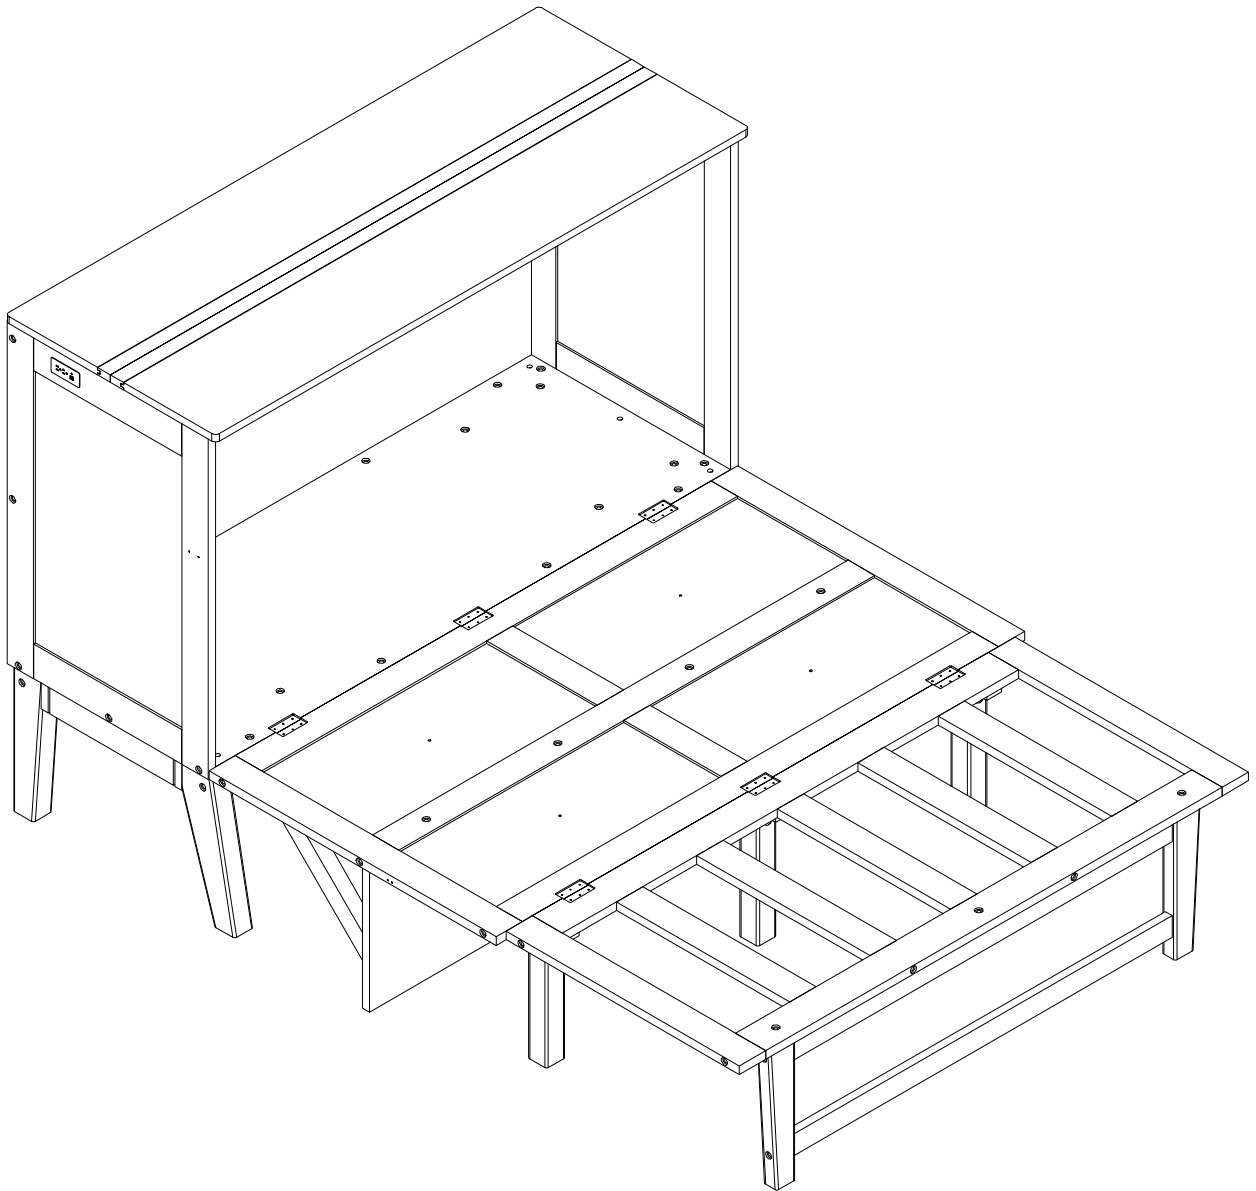

# ASSEMBLY INTRUCTIONS

SKU CODE: (SD33006)

ITEM NAME: FULL MURPHY BED  
WITH USB

# BOX:1

<b>B</b>  Top panel (1pc)	<b>E</b>  Bottom panel (1pc)	<b>F</b>  bottom-Support (2pcs)
<b>G1</b>  Back rail (1pc)	<b>G2</b>  Back rail (1pc)	<b>K</b>  Bottom - Support rail (1pc)
<b>L</b>  Upper - Support rail (1pc)	<b>M1</b>  Horizontal rail 1 (2pcs)	<b>M2</b>  Horizontal rail 2 (1pc)
<b>O1</b>  Horizontal rail 3 (1pc)	<b>O2</b>  Horizontal rail 4 (1pc)	<b>R1</b>  Back panel - top (1pc)
<b>I</b>  Desk-Top (1pc)	<b>R2</b>  Back panel - bottom (1pc)	