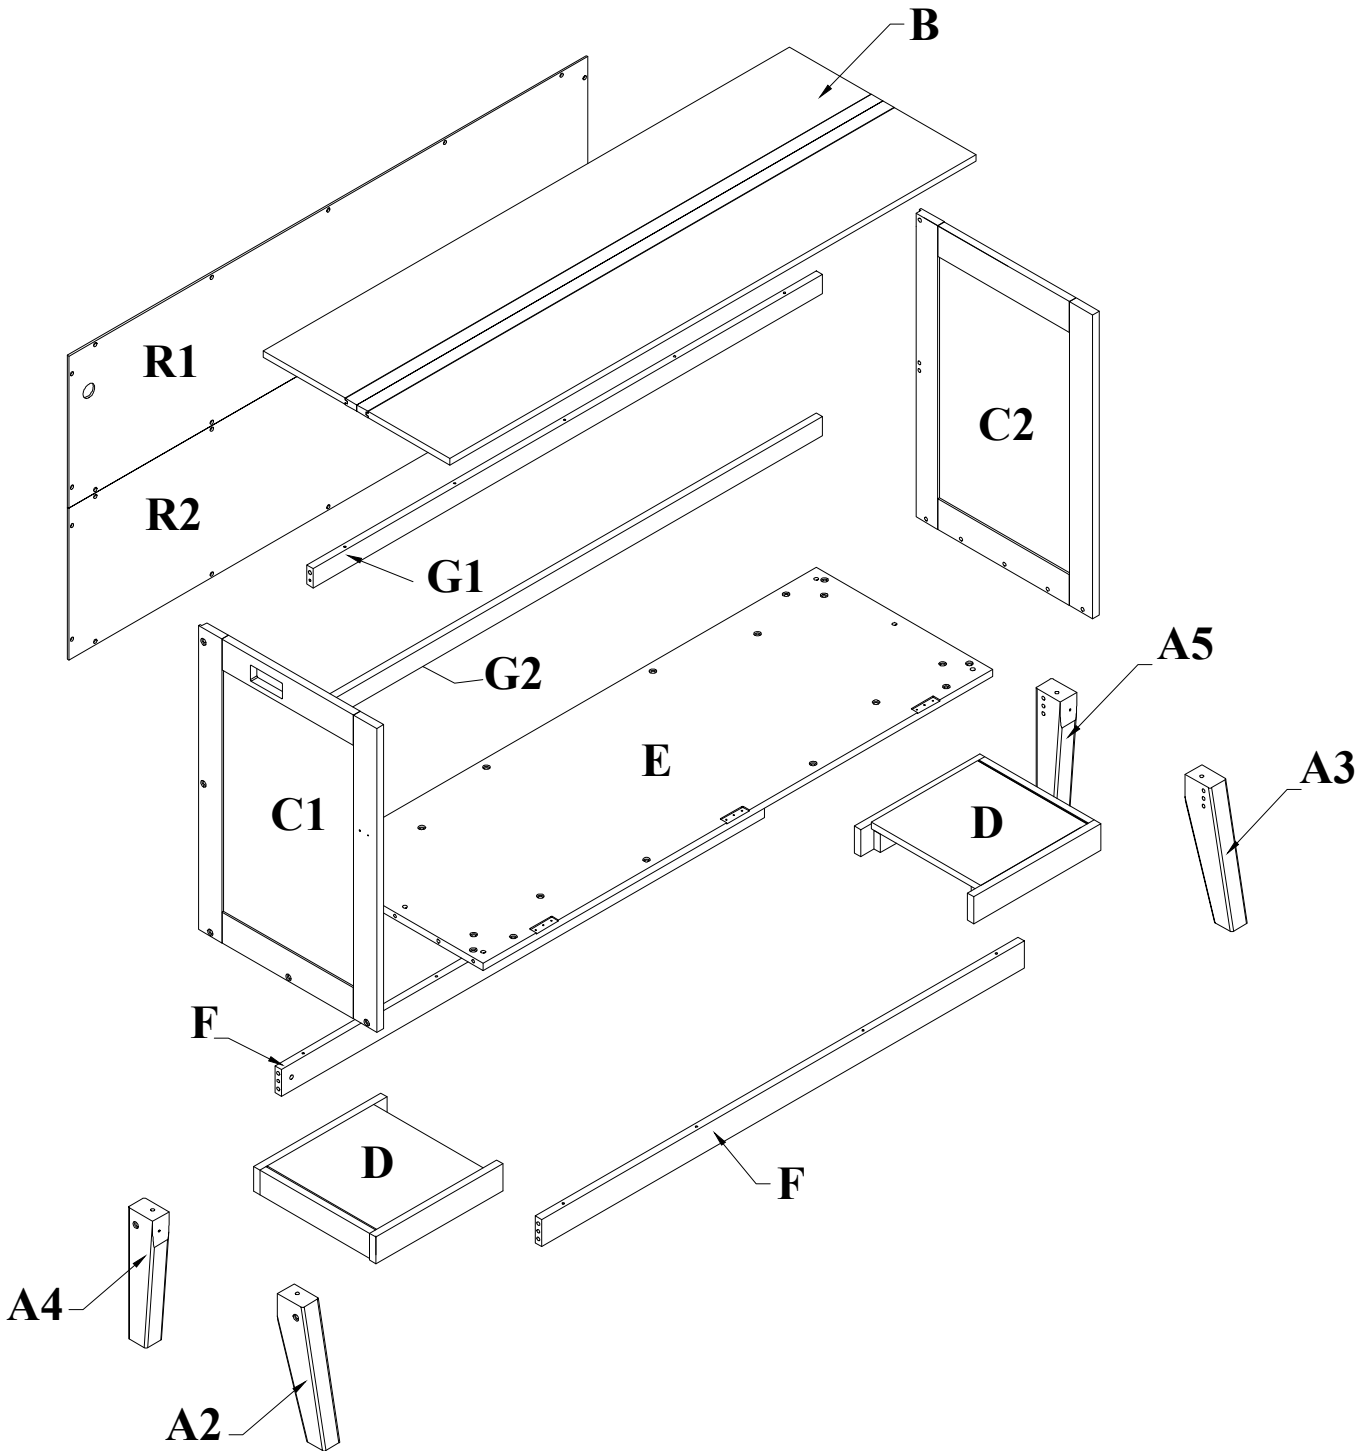

Detail View