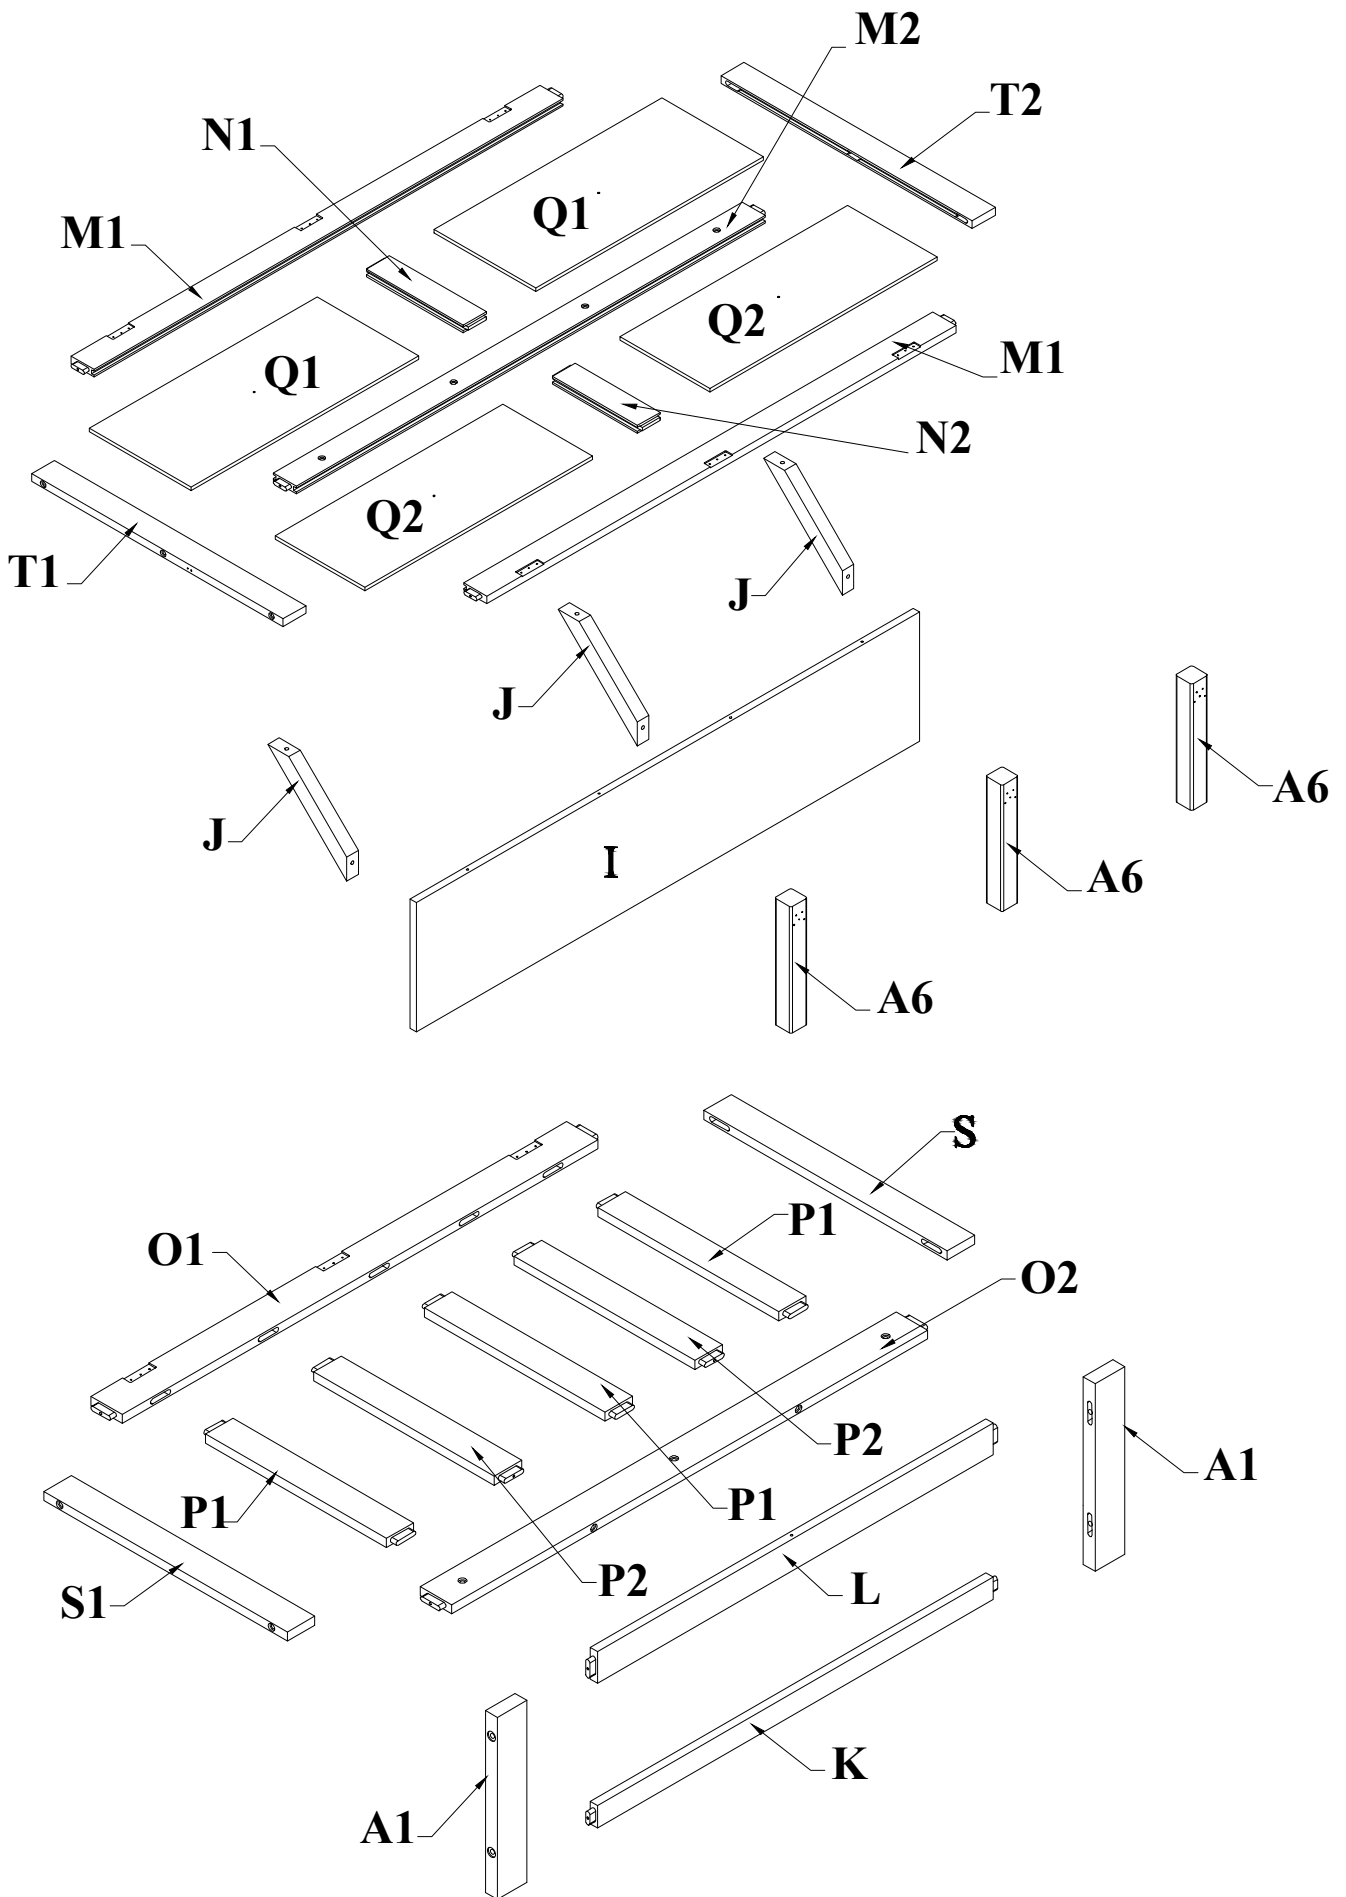

# ASSEMBLY INTRUCTIONS

SKU CODE: (SD33006)

ITEM NAME: FULL MURPHY BED  
WITH USB

# BOX:1

<b>B</b>  Top panel (1pc)	<b>E</b>  Bottom panel (1pc)	<b>F</b>  bottom-Support (2pcs)
<b>G1</b>  Back rail (1pc)	<b>G2</b>  Back rail (1pc)	<b>K</b>  Bottom - Support rail (1pc)
<b>L</b>  Upper - Support rail (1pc)	<b>M1</b>  Horizontal rail 1 (2pcs)	<b>M2</b>  Horizontal rail 2 (1pc)
<b>O1</b>  Horizontal rail 3 (1pc)	<b>O2</b>  Horizontal rail 4 (1pc)	<b>R1</b>  Back panel - top (1pc)
<b>I</b>  Desk-Top (1pc)	<b>R2</b>  Back panel - bottom (1pc)	