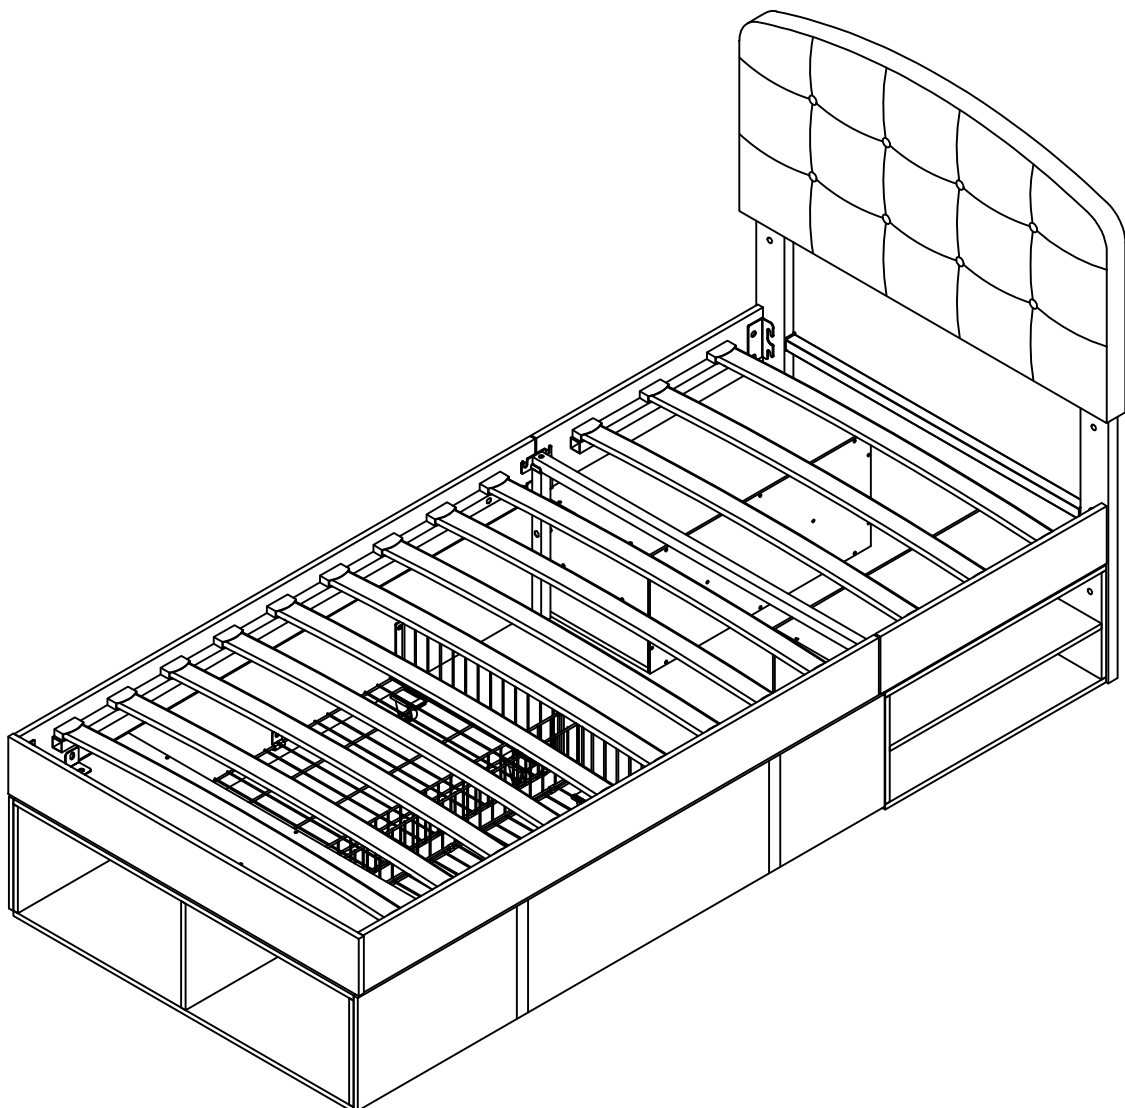

Montageanleitung | Instructions de montage
Assembly Instructions | Instrucciones de montaje

SKU NUMBER: N601P437920

N601P437921

90*190CM

English**IMPORTANT ! KEEP FOR FUTURE REFERENCE : READ CAREFULLY**

- To be assembled by an adult. Assembly must be checked by an adult before use
- WARNING ! Keep all screws, small parts and plastic bags out of the reach of children
- Properly identify all parts before assembling
- Never use your item if any of its parts are broken or missing
- Should any problems arise, please contact our After Sales Service
- Manufacturer's instructions shall be followed at all times
- Care: Clean with a soft, dry cloth. In case of larger stains, carefully rub with a slightly damp, non-abrasive sponge
- Avoid the risk of fire by not placing furniture near sources of ignition or hot items
- Do not jump on the bed