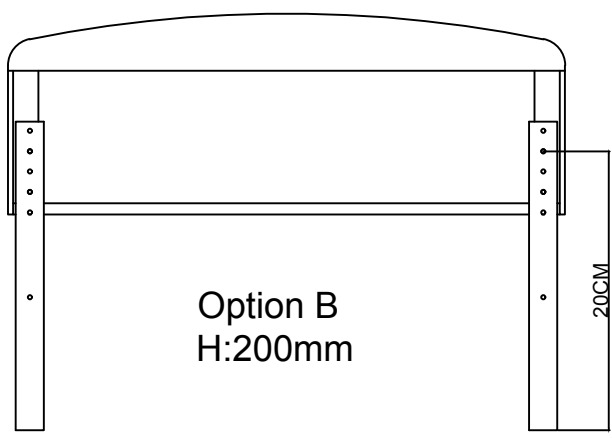

2X

11

X7*10

M6*14mm

2X

12

X1*4

M8*50mm

Y*4

φ22*φ8.5

Option A / B / C
Recommended Mattress Height 15/20/25CM

13

14

X5*2
M8*16mm

15

X2*10

M8*40mm

16

X4*4

M8*18mm

X5*12

M8*16mm

17

X3*4
M8*25mm

X5*2
M8*16mm

18

X5*6
M8*16mm

M8*18mm

M8*16mm

M8*10mm

19 X2*2
M8*40mm

20 X2*4
M8*40mm