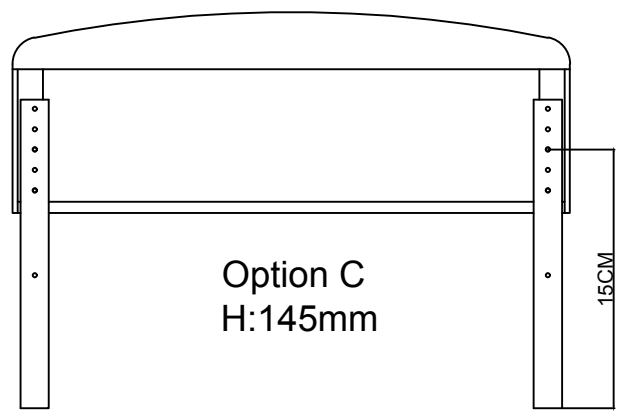

2X

11

X7*10

M6*14mm

2X

12

X1*4

M8*50mm

Y*4

φ22*φ8.5

Option A / B / C
Recommended Mattress Height 15/20/25CM

13

14

X5*2
M8*16mm

15

X2*10

M8*40mm

16

X4*4

M8*18mm

X5*12

M8*16mm

17

X3*4
M8*25mm

X5*2
M8*16mm

18

X5*6
M8*16mm

M8*18mm

M8*16mm

M8*10mm

19 X2*2
M8*40mm

20 X2*4
M8*40mm