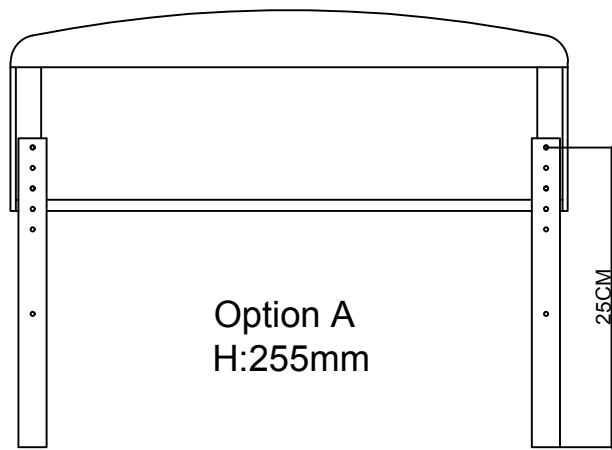

2X

11

X7*10

M6*14mm

2X

12

X1*4

M8*50mm

Y*4

φ22*φ8.5

Option A / B / C
Recommended Mattress Height 15/20/25CM

13

14

X5*2
M8*16mm

15

X2*10

M8*40mm

16

X4*4

M8*18mm

X5*12

M8*16mm

17

X3*4
M8*25mm

X5*2
M8*16mm

18

X5*6
M8*16mm

M8*18mm

M8*16mm

M8*10mm

19 X2*2
M8*40mm

20 X2*4
M8*40mm