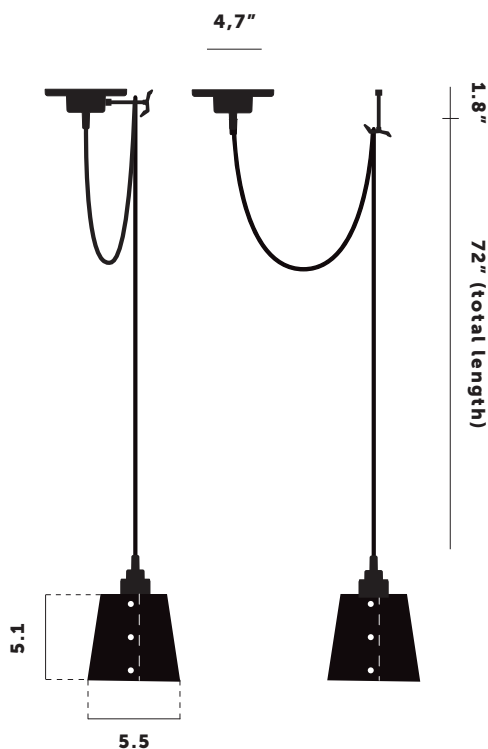

BUSTER + PUNCH

LONDON

HOOKED 1.0 / SMALL

TECH SPEC

HOOKED 1.0 / SMALL

A ceiling light made from solid metal with matt rubber detailing. The light comes with a small powder coated metal shade, choose between finishes *stone* and *graphite*. The pendant length can be adjusted and hooked onto a solid metal hook.

busterandpunch.us
info@busterandpunch.us

BUSTER + PUNCH

LONDON

HOOKED 1.0 / SMALL

SPECIFICATIONS:

E26 / 110-120V / Dry locations
 Max 40W type A bulb
 Bulb sold separately
 1 x small shade
 Suitable for both 3.5 and 4" junction boxes
 Ceiling mount only
 cULus approved

FINISH	72" INCH CABLE	ALSO INCLUDED:
 Graphite / Steel	NHK-19488	1x solid metal hook 3x wire nuts  1 pc  3 pcs
 Graphite / Brass	NHK-18480	
 Graphite / Smoked Bronze	NHK-20484	
 Stone / Steel	NHK-23489	
 Stone / Brass	NHK-25481	
 Stone / Smoked Bronze	NHK-24485	