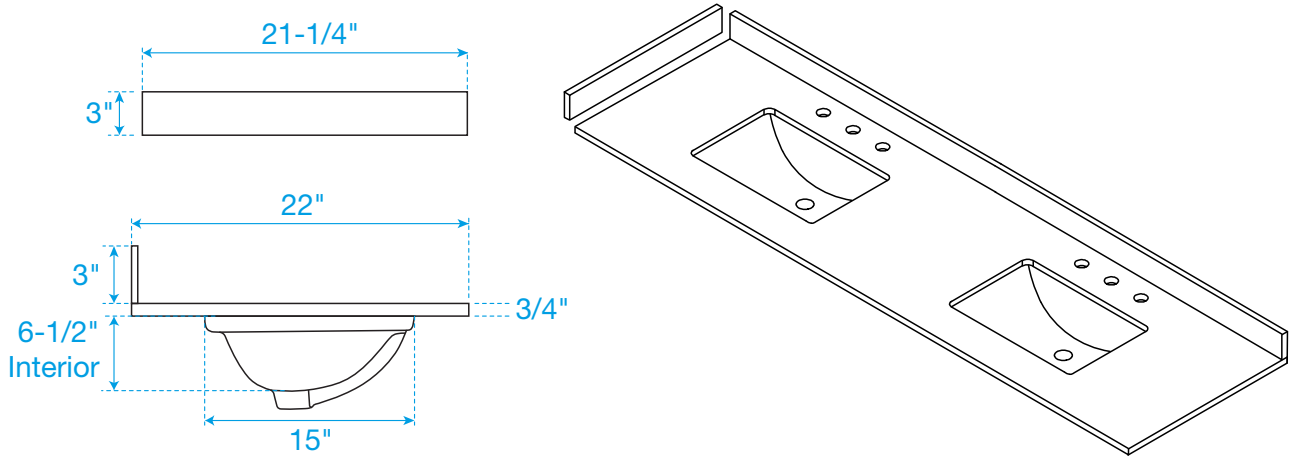

WYNDHAM COLLECTION

TOP VIEW OF VANITY CABINET

*Note: Due to high probability of breakage, the backsplash comes in two pieces, cut from the same piece. All measurements are $\pm 1/4"$.

WC-9292-84-DBL-VCA3

WYNDHAM COLLECTION

Side splash is reversible.
 Note: Due to high probability of breakage, the backsplash comes in two pieces, cut from the same piece. All measurements are $\pm 1/4"$.

WC-VCA3-84-DBL-TOP