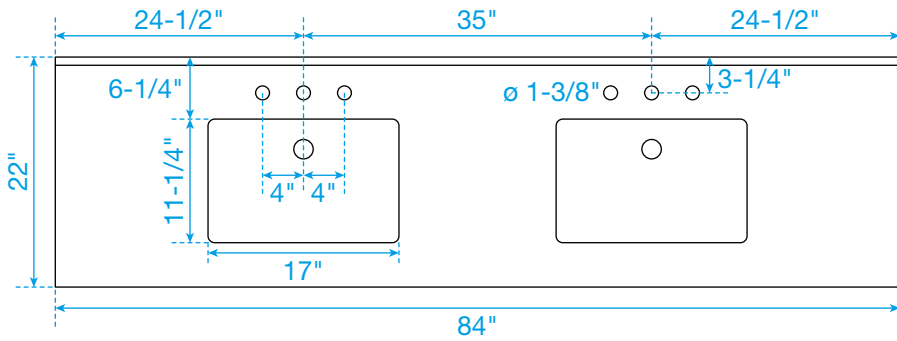

WYNDHAM COLLECTION

TOP VIEW OF VANITY CABINET

*Note: Due to high probability of breakage, the backsplash comes in two pieces, cut from the same piece. All measurements are $\pm 1/4"$.

WC-9292-84-DBL-VCA3

WYNDHAM COLLECTION

Side splash is reversible.
 Note: Due to high probability of breakage, the backsplash comes in two pieces, cut from the same piece. All measurements are $\pm 1/4"$.

WC-VCA3-84-DBL-TOP