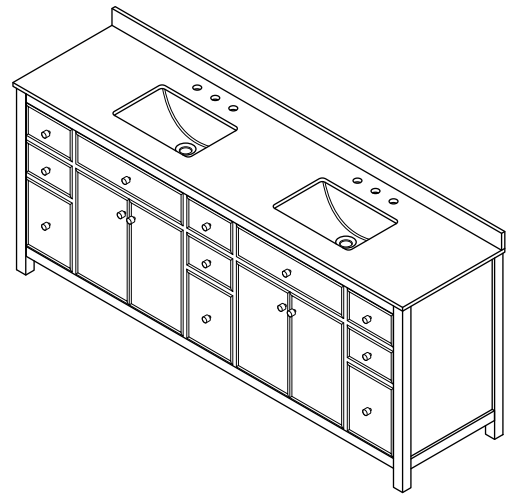

WYNDHAM COLLECTION

TOP VIEW OF VANITY CABINET

*Note: Due to high probability of breakage, the backsplash comes in two pieces, cut from the same piece. All measurements are $\pm 1/4"$.

WC-9292-84-DBL-VCA3

WYNDHAM COLLECTION

Side splash is reversible.
 Note: Due to high probability of breakage, the backsplash comes in two pieces, cut from the same piece. All measurements are $\pm 1/4"$.

WC-VCA3-84-DBL-TOP