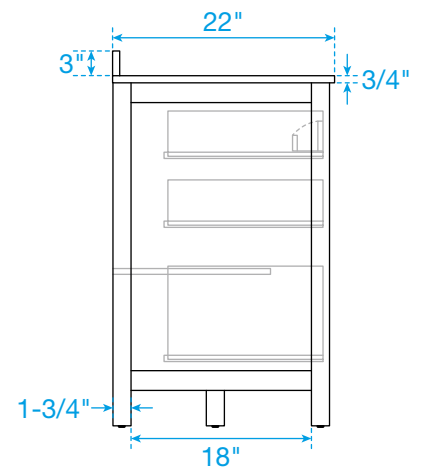

WYNDHAM COLLECTION

TOP VIEW OF VANITY CABINET

*Note: Due to high probability of breakage, the backsplash comes in two pieces, cut from the same piece. All measurements are $\pm 1/4"$.

WC-9292-84-DBL-VCA3

WYNDHAM COLLECTION

Side splash is reversible.
 Note: Due to high probability of breakage, the backsplash comes in two pieces, cut from the same piece. All measurements are $\pm 1/4"$.

WC-VCA3-84-DBL-TOP