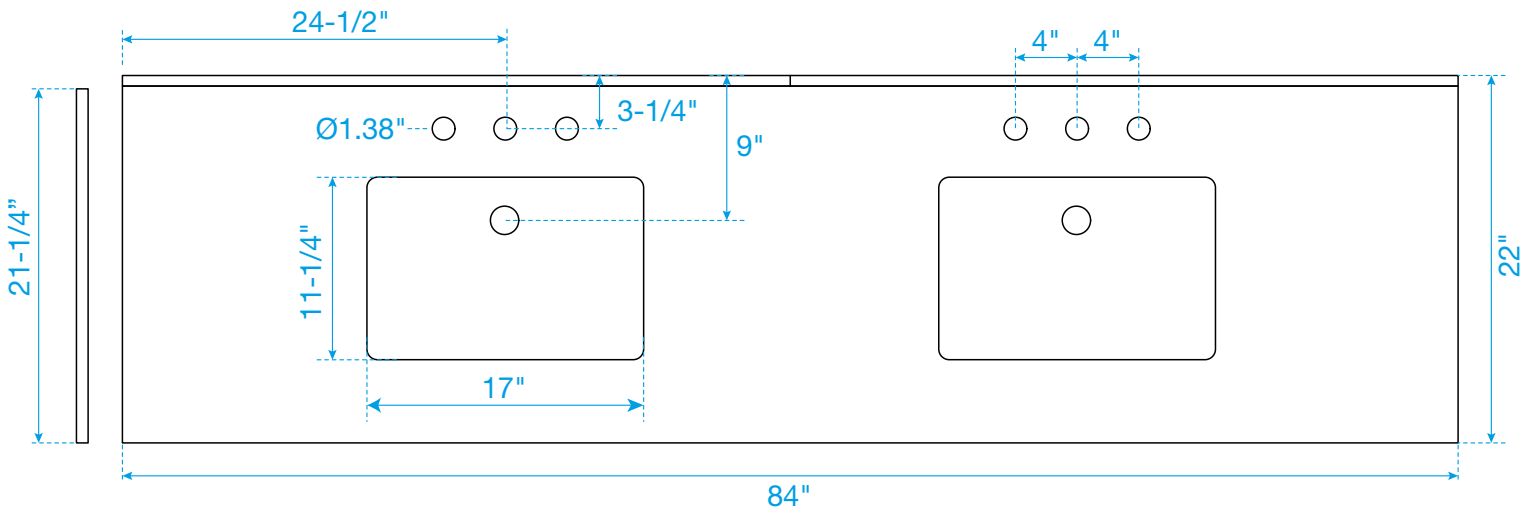

WYNDHAM COLLECTION

TOP VIEW OF VANITY CABINET

*Note: Due to high probability of breakage, the backsplash comes in two pieces, cut from the same piece. All measurements are $\pm 1/4"$.

WC-9292-84-DBL-VCA3

WYNDHAM COLLECTION

Side splash is reversible.
 Note: Due to high probability of breakage, the backsplash comes in two pieces, cut from the same piece. All measurements are $\pm 1/4"$.

WC-VCA3-84-DBL-TOP