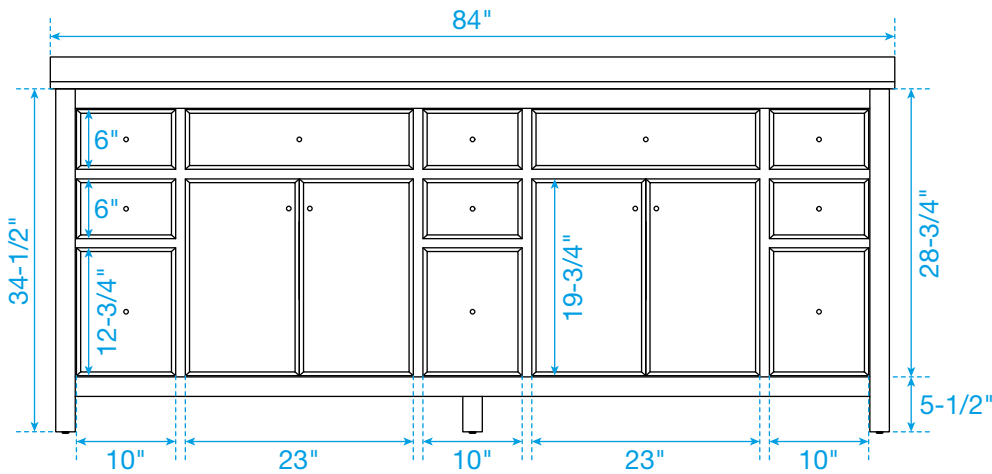

WYNDHAM COLLECTION

TOP VIEW OF VANITY CABINET

*Note: Due to high probability of breakage, the backsplash comes in two pieces, cut from the same piece. All measurements are $\pm 1/4"$.

WC-9292-84-DBL-VCA3

WYNDHAM COLLECTION

Side splash is reversible.
 Note: Due to high probability of breakage, the backsplash comes in two pieces, cut from the same piece. All measurements are $\pm 1/4"$.

WC-VCA3-84-DBL-TOP