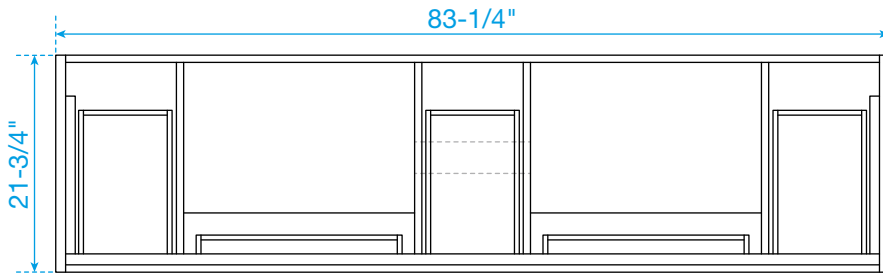

WYNDHAM COLLECTION

TOP VIEW OF VANITY CABINET

*Note: Due to high probability of breakage, the backsplash comes in two pieces, cut from the same piece. All measurements are $\pm 1/4"$.

WC-9292-84-DBL-VCA3

WYNDHAM COLLECTION

Side splash is reversible.
 Note: Due to high probability of breakage, the backsplash comes in two pieces, cut from the same piece. All measurements are $\pm 1/4"$.

WC-VCA3-84-DBL-TOP