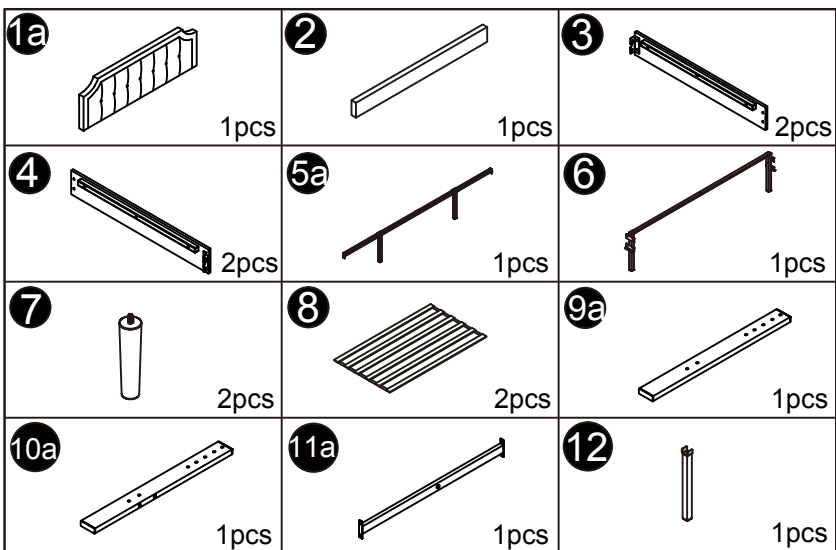

Bed Frame Installation Manual

Components

Screws & Tools

Check all the components & screws before assembly. **Do not install in case part is missing, contact us to get.** Send email with your questions to us and We will resend within 24 hours.