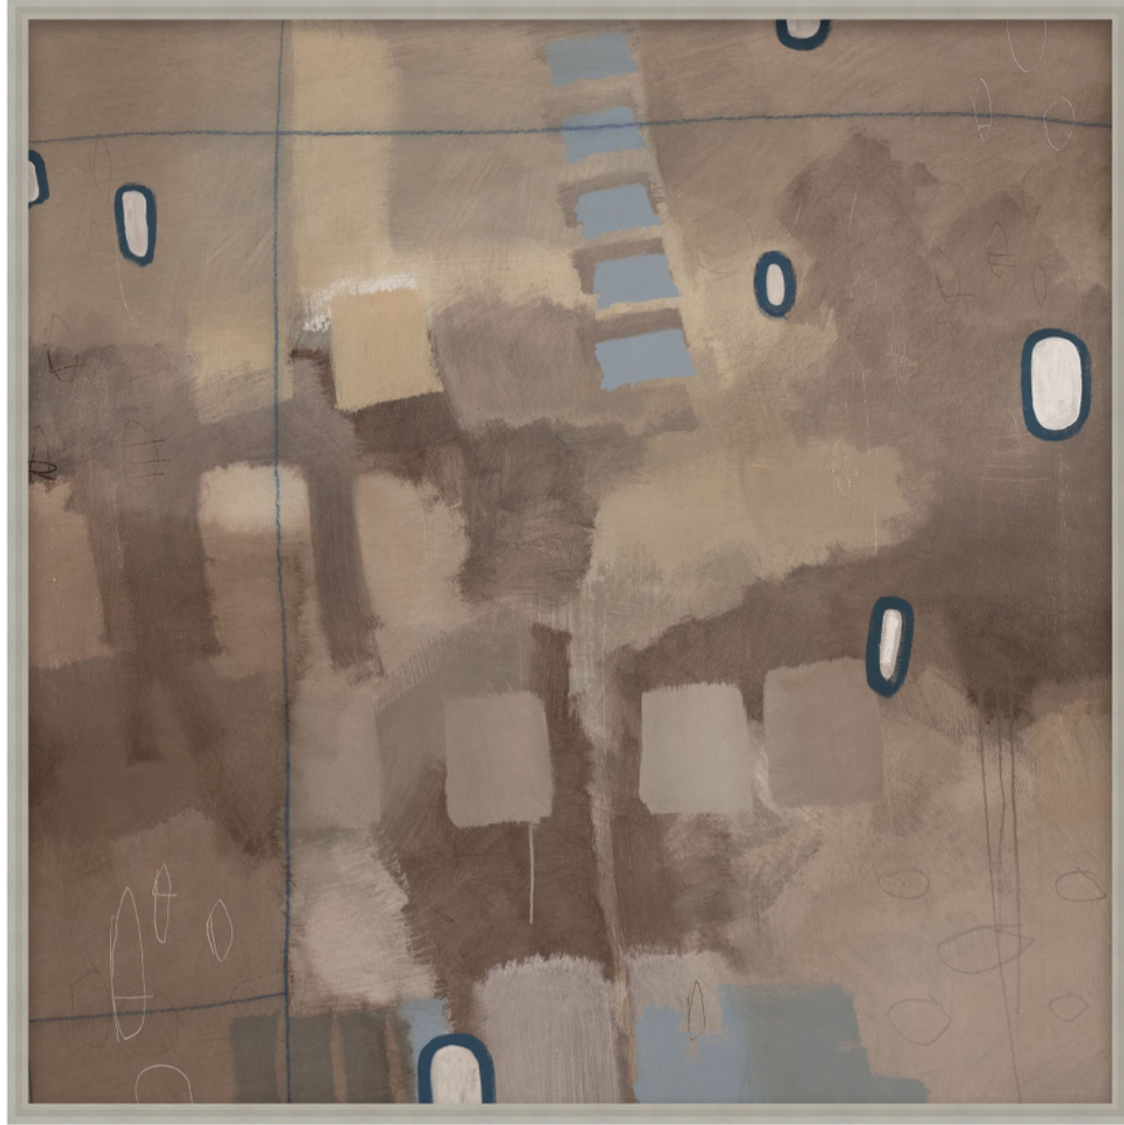

# THEODORE ALEXANDER

## Earthen Serenade 2

D2805S56094-4707

Earthen Serenade 2 showcases the nuances of Abstract Illusionism, a style that joins abstract elements with painterly techniques to create three-dimensional depth on a flat surface. Here, perspective is offered in unexpected ways that challenge the viewer's perceptions. Depth and dimension are cleverly rendered through skillful shading and gradient techniques. The eye is intrigued by objects that appear to hover above the canvas as their shadows create spatial uncertainty. The brown palette in beige, cocoa, and mocha is set against contrasting touches of sky blue, navy, and white. A closer look reveals hand-drawn marks that further enhance the illusionistic experience. A mesmerizing composition on canvas, Earthen Serenade 2 is an alluring addition to ART by TA. Pairs beautifully with Earthen Serenade 1 and 3.

► Canvas, Hand Embellished Semi Gloss, F1343 - White Oak Floater Frame - Width: 0.33

W 32 x D 2 x H 32 inches

**Material(s):**

**Collection:** Art by TA

**Style:** Modern / Formal Modern

**Type:** Décor / Wall Art