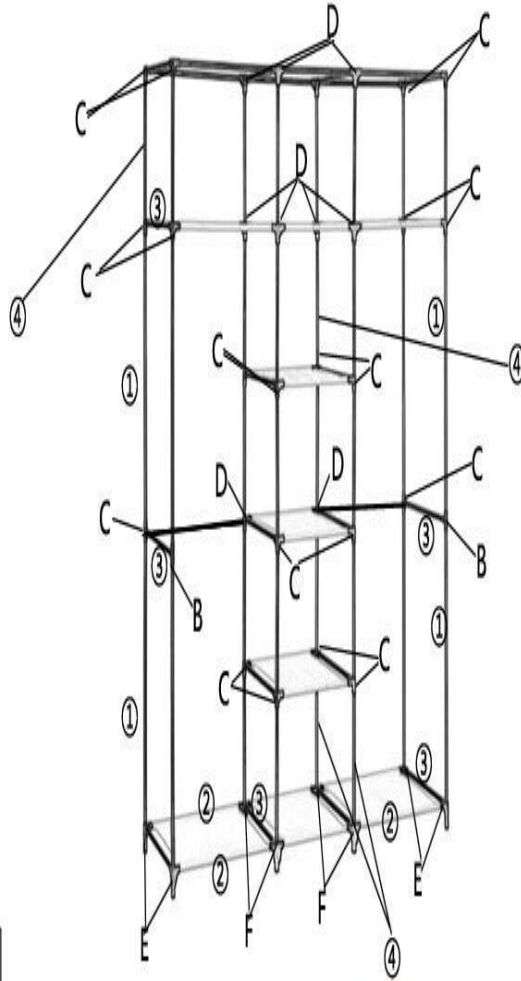

## DEAR CUSTOMER,

Thank you for choosing our product. Please read this manual carefully before assembling or using the product, to avoid damage caused by improper use.

Read the manual carefully before assembly the storage.  
Available for storing in the living room, bedroom etc  
Includes: iron pipes, piastic connector, non-woven

### Caution:

1. Do not touch the cutting surface of pipes
2. Make sure that all parts are complete for assembly
3. Assemble the goods under the manual step by step.
4. Small parts

## INSTALLATION INSTRUCTIONS

Number	Cutline	Qty	Number	Cutline	Qty
①	66CM	8	H	47CM	2
B		2	②	47cm	26
C		20+1	③	39cm	20
D		10	Intelayer	41X44CM	9
E		4	Cover		1
F		4	④	32cm	24