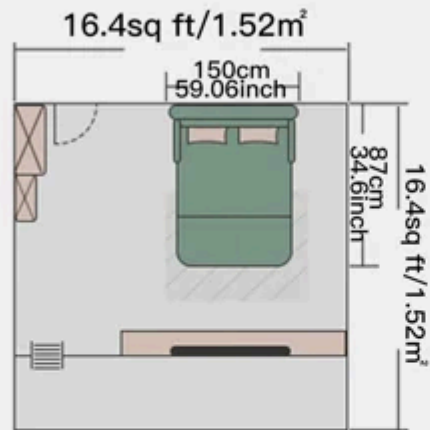

30% more sleeping space

Sofa and bed in one click, can be placed in a studio apartment, study, caravan, or bedroom.”

Sofa occupied area $\approx 1.1\text{m}^2$
Sofa occupied area $\approx 14.9\text{ft}^2$

sofa bed occupied area $\approx 2.3\text{m}^2$
sofa bed occupied area $\approx 31.1\text{ft}^2$