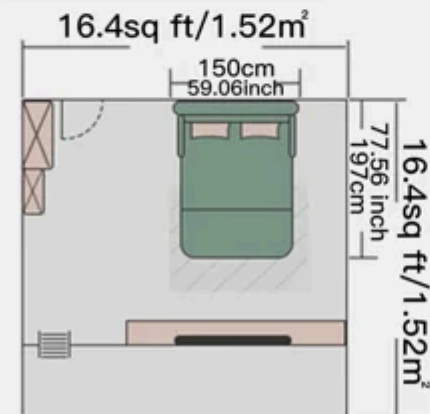

30% more sleeping space

Sofa and bed in one click, can be placed in a studio apartment, study, caravan, or bedroom.”

Sofa occupied area $\approx 1.1\text{m}^2$
Sofa occupied area $\approx 14.9\text{ft}^2$

sofa bed occupied area $\approx 2.3\text{m}^2$
sofa bed occupied area $\approx 31.1\text{ft}^2$