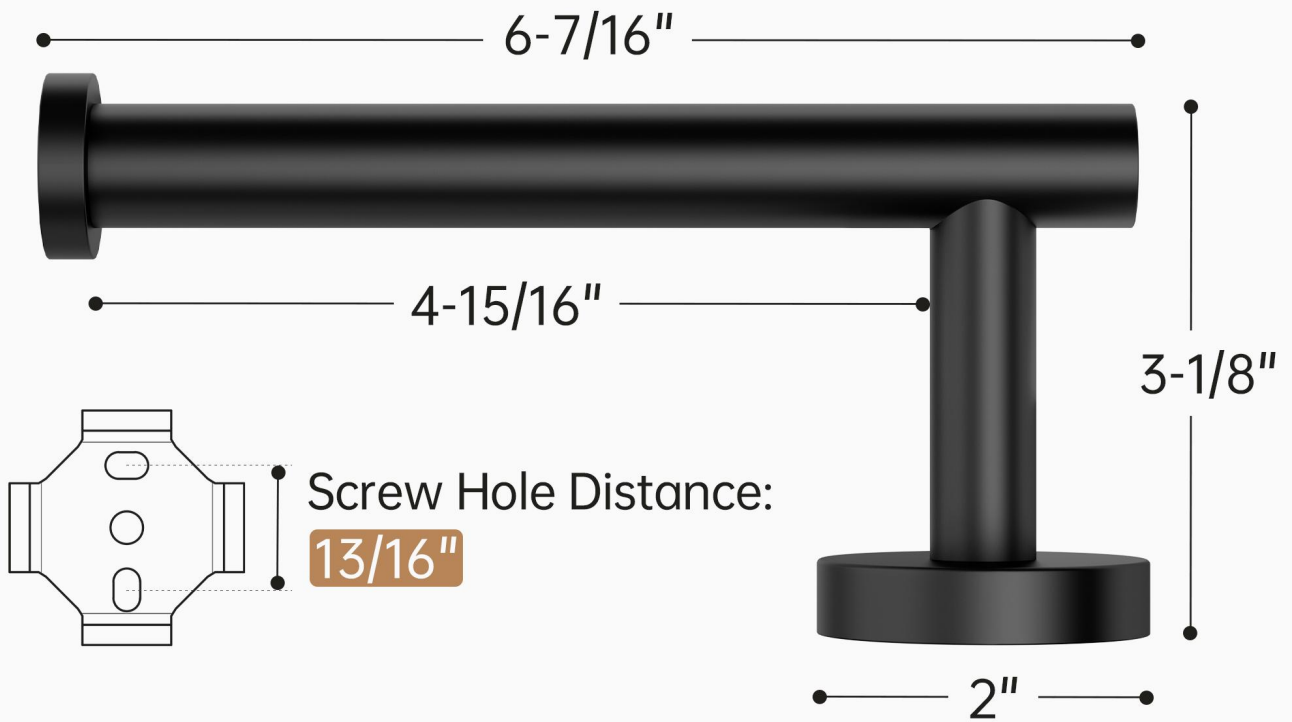

Fit Varied Sizes

SUPER

DOUBLE

MEGA

Parts List

Replacement upon request if any parts damaged or missing

1

2

3

1 Toilet Paper Holder

2 Installation Guide

3 Hardware Kit

Product Features

Flexible
installation

Fit big roll

Not easy to fall