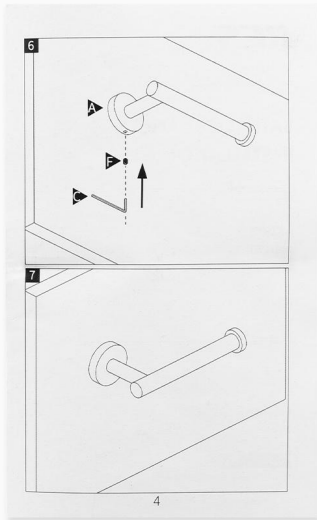

Fit Varied Sizes

SUPER

DOUBLE

MEGA

Parts List

Replacement upon request if any parts damaged or missing

1

2

3

1 Toilet Paper Holder

2 Installation Guide

3 Hardware Kit

Product Features

Flexible
installation

Fit big roll

Not easy to fall