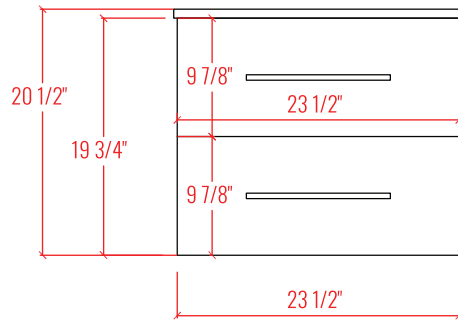

24" Single Sink Wall-Mounted Bathroom Vanity + Top

Vanity Overall: 24" W x 18-3/8" L x 20-1/2" H
Cabinet: 23-1/2" W x 17-3/4" L x 20-1/2" H
Top: 24" W x 18-3/8" L x 4-3/4" D

FRONT VIEW

SIDE VIEW

BACK VIEW

24" Single Sink Wall-Mounted Bathroom Vanity + Top

PLAN VIEW

ELEVATION VIEW