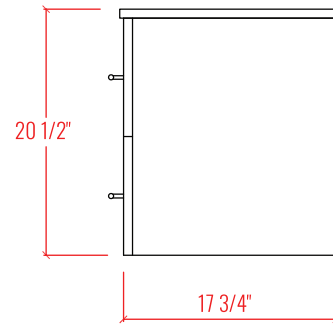

24" Single Sink Wall-Mounted Bathroom Vanity + Top

Vanity Overall: 24" W x 18-3/8" L x 20-1/2" H
Cabinet: 23-1/2" W x 17-3/4" L x 20-1/2" H
Top: 24" W x 18-3/8" L x 4-3/4" D

FRONT VIEW

SIDE VIEW

BACK VIEW

24" Single Sink Wall-Mounted Bathroom Vanity + Top

PLAN VIEW

ELEVATION VIEW