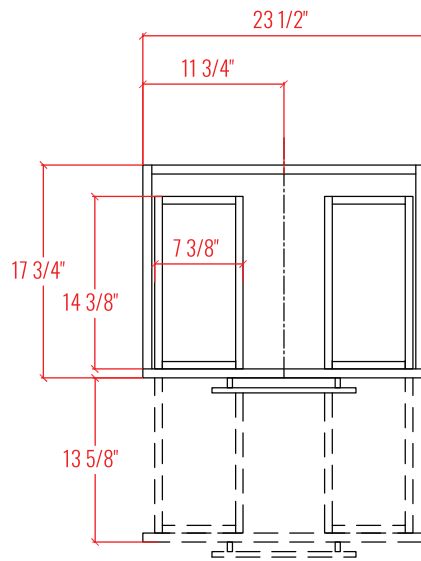

24" Single Sink Wall-Mounted Bathroom Vanity + Top

Vanity Overall: 24" W x 18-3/8" L x 20-1/2" H
Cabinet: 23-1/2" W x 17-3/4" L x 20-1/2" H
Top: 24" W x 18-3/8" L x 4-3/4" D

FRONT VIEW

SIDE VIEW

BACK VIEW

24" Single Sink Wall-Mounted Bathroom Vanity + Top

PLAN VIEW

ELEVATION VIEW