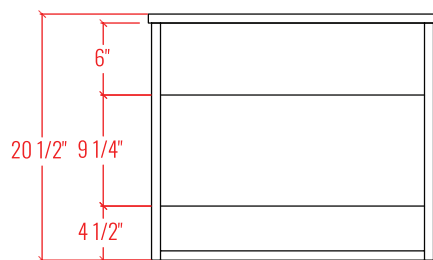

24" Single Sink Wall-Mounted Bathroom Vanity + Top

Vanity Overall: 24" W x 18-3/8" L x 20-1/2" H
Cabinet: 23-1/2" W x 17-3/4" L x 20-1/2" H
Top: 24" W x 18-3/8" L x 4-3/4" D

FRONT VIEW

SIDE VIEW

BACK VIEW

24" Single Sink Wall-Mounted Bathroom Vanity + Top

PLAN VIEW

ELEVATION VIEW