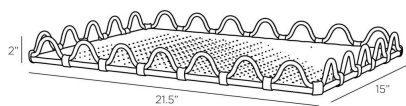

## MAR TRAY

LAURA KIRAR

GKAYS01

H: 2 IN, W: 21.5 IN, D: 15 IN,  
Black & Natural, Rattan

This Mar Tray is a nod to a tropical still life painting. Here it's easy to imagine flowers and fruit flowing from these handmade natural and black rattan vessels that have an urbane quality by the addition of a noir wrapping detail. In-fact, the ink-stained finish, like a class little black dress, finds its importance throughout the collection, allowing many pieces to hold both the place of formal and informal. Finish will vary.

### DIMENSIONS

Foot Print	W: 21.5 IN, D: 15 IN
------------	----------------------