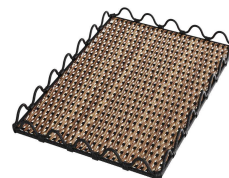

# ARTERIO RS

## MAR TRAY

LAURA KIRAR

GKAYS01

H: 2 IN, W: 21.5 IN, D: 15 IN,  
Black & Natural, Rattan

This Mar Tray is a nod to a tropical still life painting. Here it's easy to imagine flowers and fruit flowing from these handmade natural and black rattan vessels that have an urbane quality by the addition of a noir wrapping detail. In-fact, the ink-stained finish, like a class little black dress, finds its importance throughout the collection, allowing many pieces to hold both the place of formal and informal. Finish will vary.

### APPEARANCE

Material	Rattan
Finish	Black & Natural
Finish Will Vary	Yes
Top Coat/Sealant	Yes

### DIMENSIONS

Foot Print	W: 21.5 IN, D: 15 IN
------------	----------------------