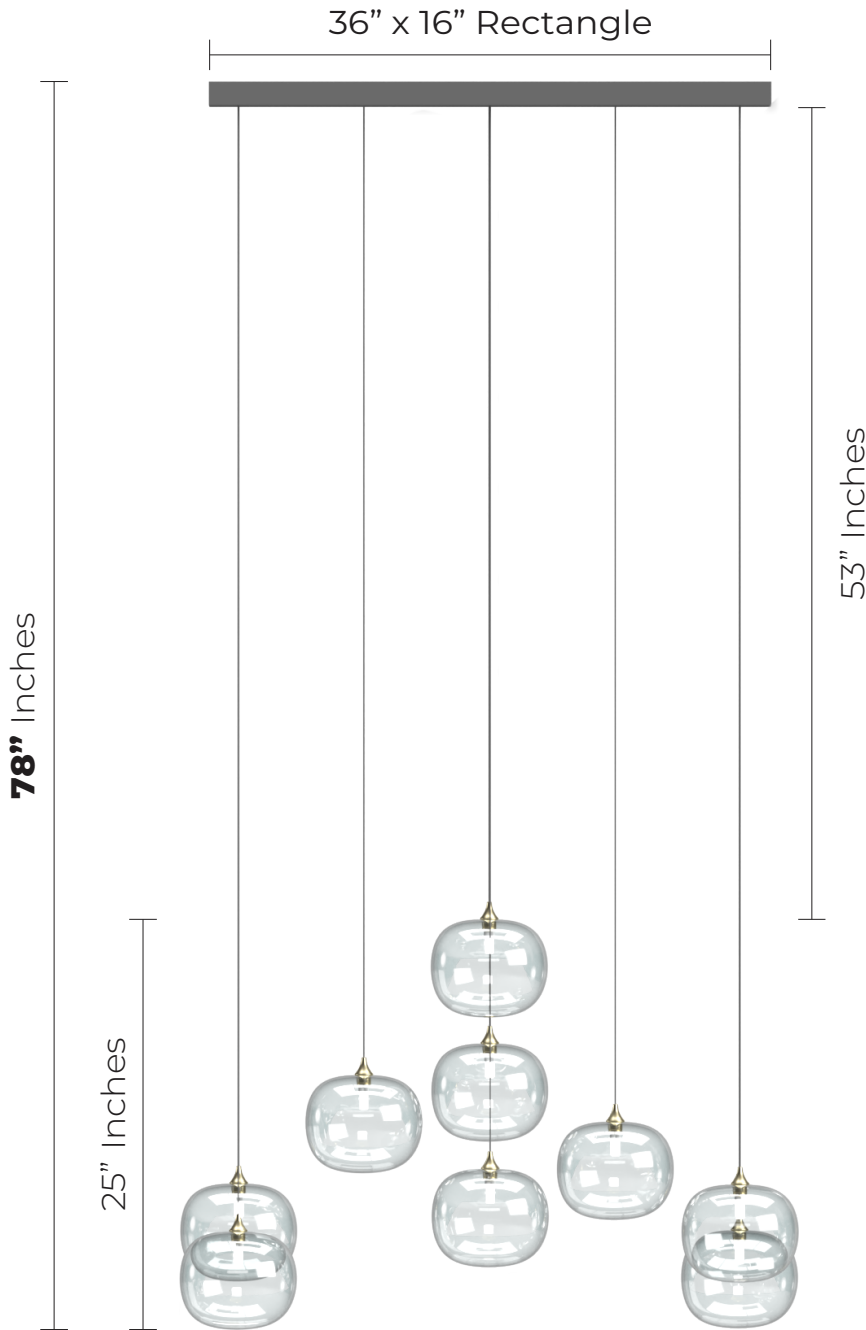

GALILEE *Lighting*

Bellagio

9 Pendants
Glass Size:
6.3" x 7.5"
Glass Color:
Clear

36" Height

Specs

Canopy size:
36" x 16" Rectangle
Canopy Colors Available:
White, Matte Black, Silver, Bronze

Bulbs:
G9 / LED / Soft White / Dim.

CLICK TO VIEW 3D

<https://adobe.ly/3IWk6IE>

GALILEE *Lighting*

Bellagio

9 Pendants
Glass Size:
6.3" x 7.5"
Glass Color:
Clear

54" Height

Specs

Canopy size:
36" x 16" Rectangle
Canopy Colors Available:
White, Matte Black, Silver, Bronze

Bulbs:
G9 / LED / Soft White / Dim.

CLICK TO VIEW 3D

<https://adobe.ly/3iSyygp>

GALILEE *Lighting*

Bellagio

9 Pendants
Glass Size:
6.3" x 7.5"
Glass Color:
Clear

78" Height

Specs

Canopy size:
36" x 16" Rectangle
Canopy Colors Available:
White, Matte Black, Silver, Bronze

Bulbs:
G9 / LED / Soft White / Dim.

CLICK TO VIEW 3D

<https://adobe.ly/3XomZWS>