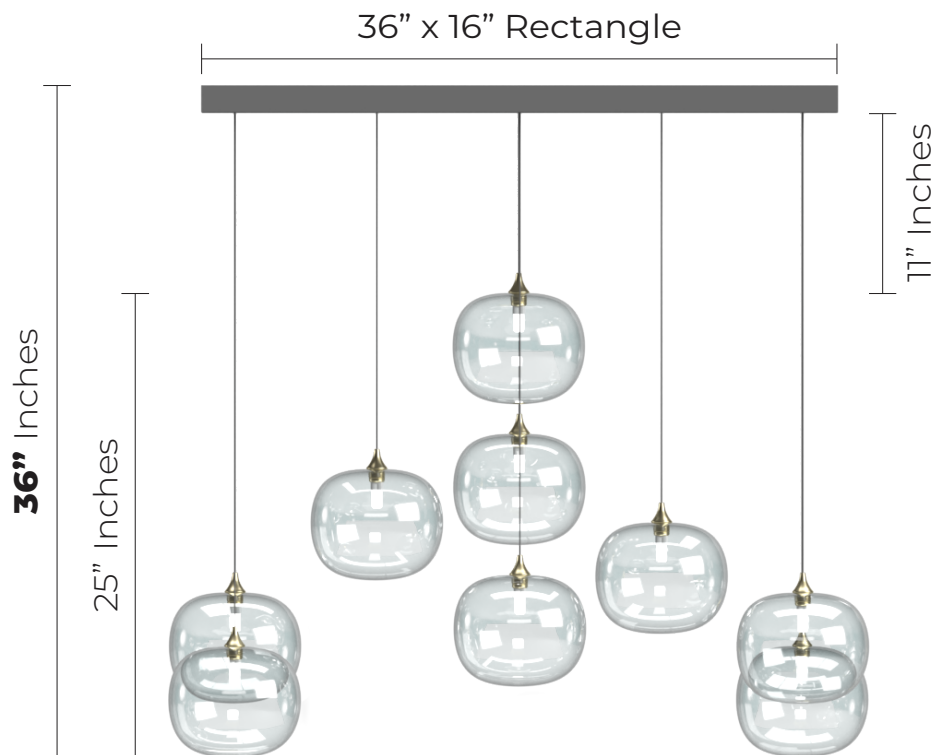

GALILEE *Lighting*

Bellagio

9 Pendants
Glass Size:
6.3" x 7.5"
Glass Color:
Clear

36" Height

Specs

Canopy size:
36" x 16" Rectangle
Canopy Colors Available:
White, Matte Black, Silver, Bronze

Bulbs:
G9 / LED / Soft White / Dim.

CLICK TO VIEW 3D

<https://adobe.ly/3IWk6IE>

GALILEE *Lighting*

Bellagio

9 Pendants
Glass Size:
6.3" x 7.5"
Glass Color:
Clear

54" Height

Specs

Canopy size:
36" x 16" Rectangle
Canopy Colors Available:
White, Matte Black, Silver, Bronze

Bulbs:
G9 / LED / Soft White / Dim.

CLICK TO VIEW 3D

<https://adobe.ly/3iSyygp>

GALILEE *Lighting*

Bellagio

9 Pendants
Glass Size:
6.3" x 7.5"
Glass Color:
Clear

78" Height

Specs

Canopy size:
36" x 16" Rectangle
Canopy Colors Available:
White, Matte Black, Silver, Bronze

Bulbs:
G9 / LED / Soft White / Dim.

CLICK TO VIEW 3D

<https://adobe.ly/3XomZWS>