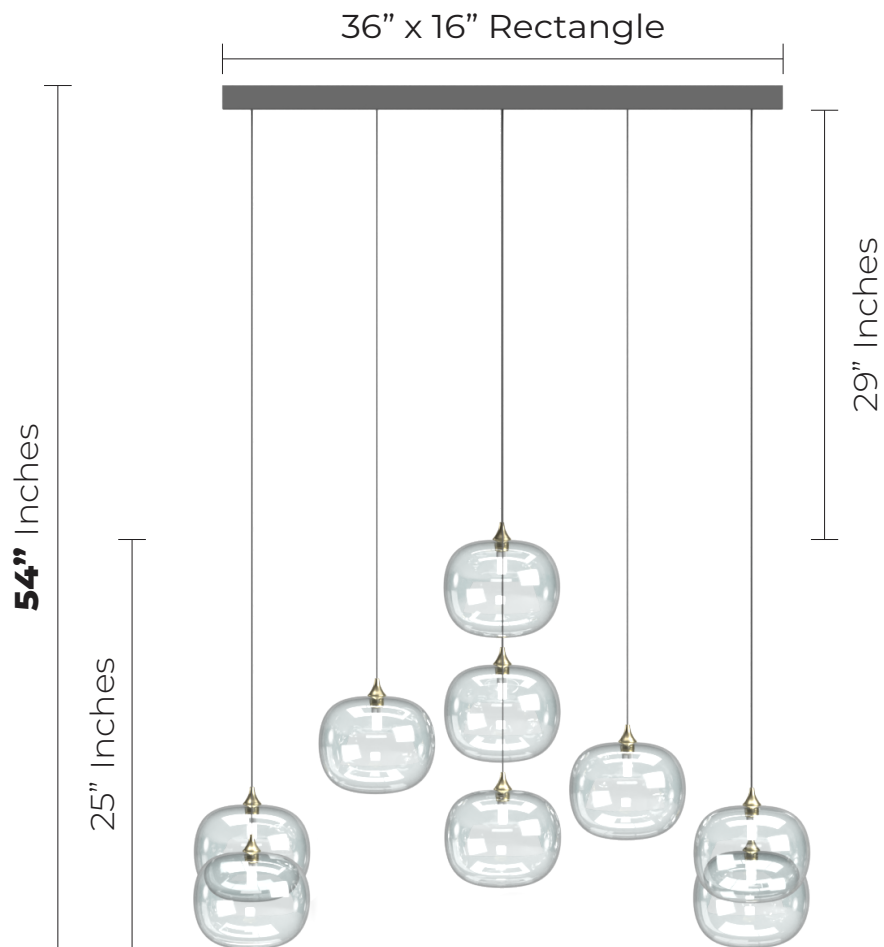

GALILEE *Lighting*

Bellagio

9 Pendants
Glass Size:
6.3" x 7.5"
Glass Color:
Clear

36" Height

Specs

Canopy size:
36" x 16" Rectangle
Canopy Colors Available:
White, Matte Black, Silver, Bronze

Bulbs:
G9 / LED / Soft White / Dim.

CLICK TO VIEW 3D

<https://adobe.ly/3IWk6IE>

GALILEE *Lighting*

Bellagio

9 Pendants
Glass Size:
6.3" x 7.5"
Glass Color:
Clear

54" Height

Specs

Canopy size:
36" x 16" Rectangle
Canopy Colors Available:
White, Matte Black, Silver, Bronze

Bulbs:
G9 / LED / Soft White / Dim.

CLICK TO VIEW 3D

<https://adobe.ly/3iSyygp>

GALILEE *Lighting*

Bellagio

9 Pendants
Glass Size:
6.3" x 7.5"
Glass Color:
Clear

78" Height

Specs

Canopy size:
36" x 16" Rectangle
Canopy Colors Available:
White, Matte Black, Silver, Bronze

Bulbs:
G9 / LED / Soft White / Dim.

CLICK TO VIEW 3D

<https://adobe.ly/3XomZWS>