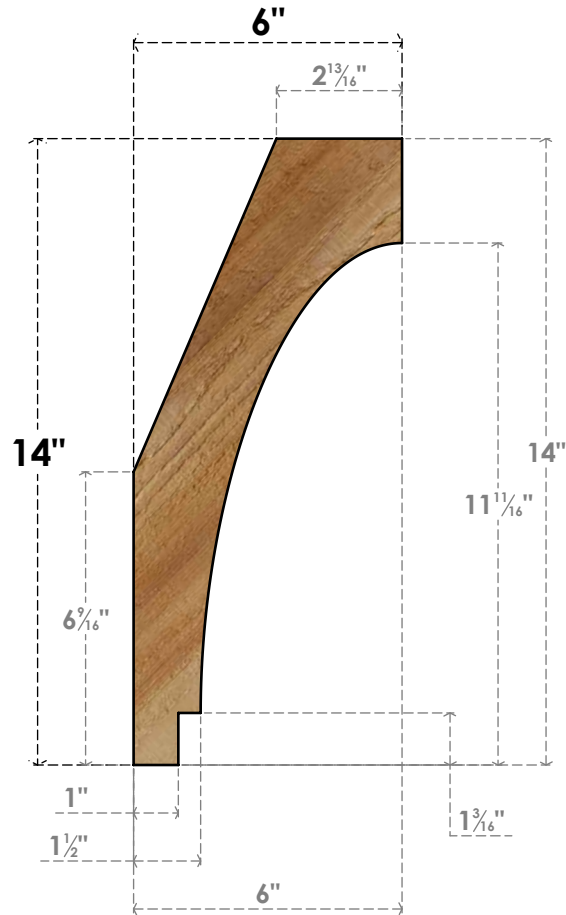

# BRC04X06X14IMP00RWR

4"W X 6"D X 14"H IMPERIAL ROUGH SAWN BRACE, WESTERN RED CEDAR

**SIDE**

**FRONT**

EKENA MILLWORK  
 2300 WEST MAIN ST.  
 CLARKSVILLE, TX 75426  
 TOLL FREE: 866-607-0453  
 WWW.EKENAMILLWORK.COM

**NOTES**

1. INSTALLATION TO BE COMPLETED IN ACCORDANCE WITH MANUFACTURER'S SPECIFICATIONS.
2. DRAWING MAY NOT BE TO SCALE
3. THIS DRAWING IS INTENDED FOR DESIGN AND PLANNING PURPOSES ONLY.
4. ALL INFORMATION CONTAINED HEREIN WAS CURRENT AT THE TIME OF DEVELOPMENT BUT MUST BE REVIEWED AND APPROVED BY THE PRODUCT MANUFACTURER TO BE CONSIDERED ACCURATE.
5. PRODUCTS ARE NOT KILN DRIED. THIS ITEM IS UNIQUE AND WILL CONTAIN THE NATURAL VARIATIONS THAT THE WOOD SPECIES OFFERS. THIS MAY RESULT IN VARIATIONS UP TO 1/4"