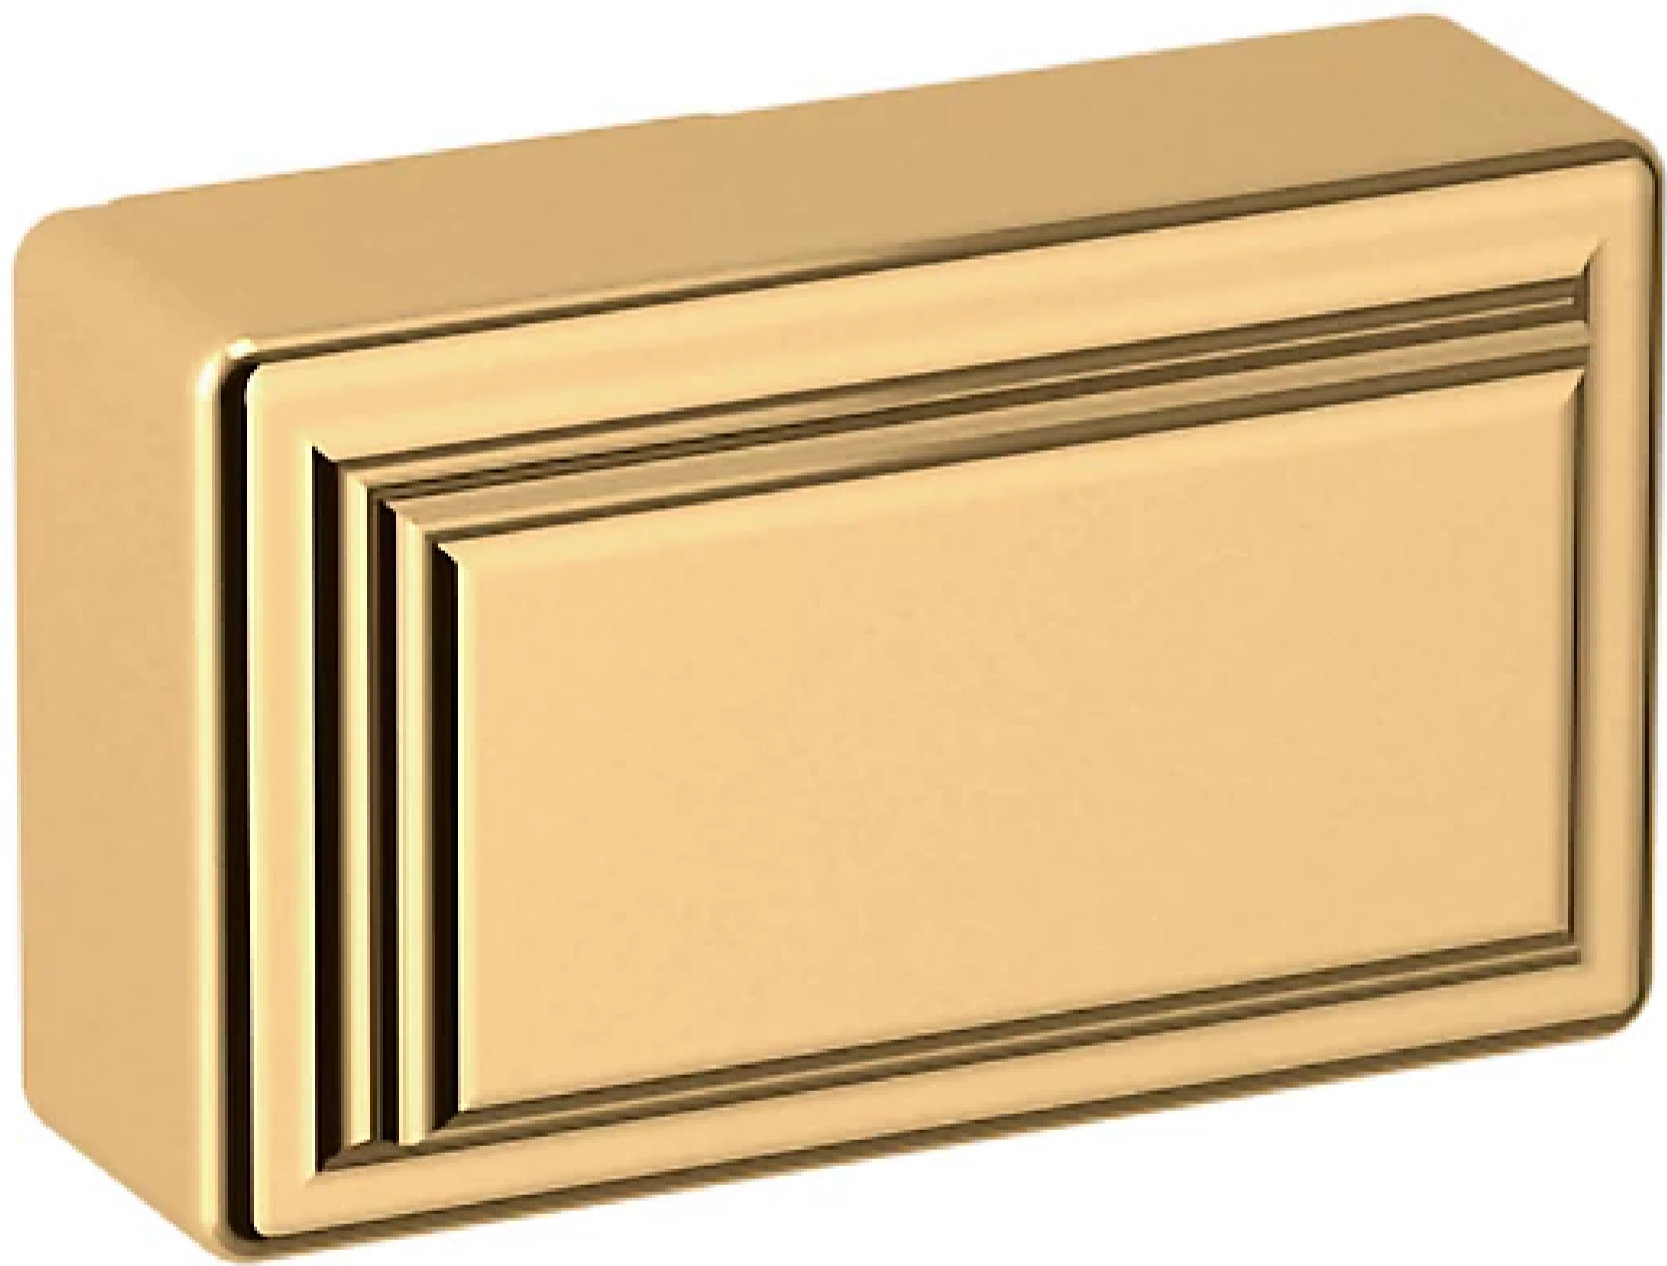

# 4425 RECTANGLE RAISED KNOB

## SPECIFICATIONS

STYLE	Traditional
CABINET KNOB DIAMETER	1.5
PROJECTION	1.1