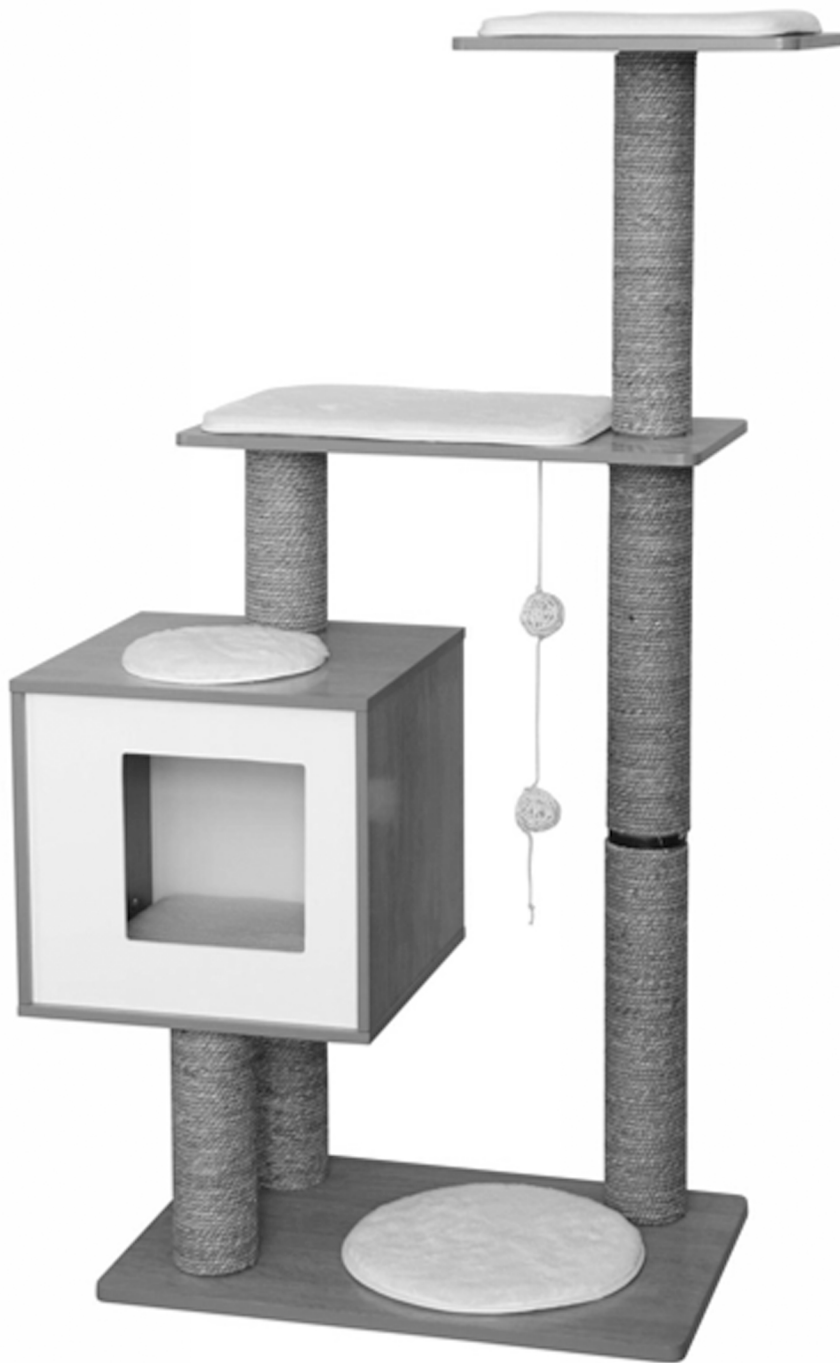

PawHut

D30-204

OPERATING INSTRUCTIONS

38CM

21.6CM

a 8pcs

0.8*3.5

b 8pcs

c 2pcs

0.8*7

e 8pcs

I

II