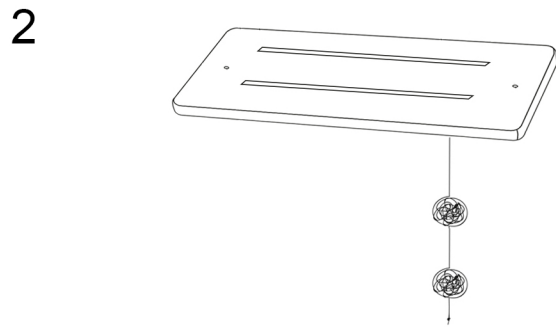

PawHut

D30-204

OPERATING INSTRUCTIONS

38CM

21.6CM

a 8pcs

0.8*3.5

b 8pcs

c 2pcs

0.8*7

e 8pcs

I

II