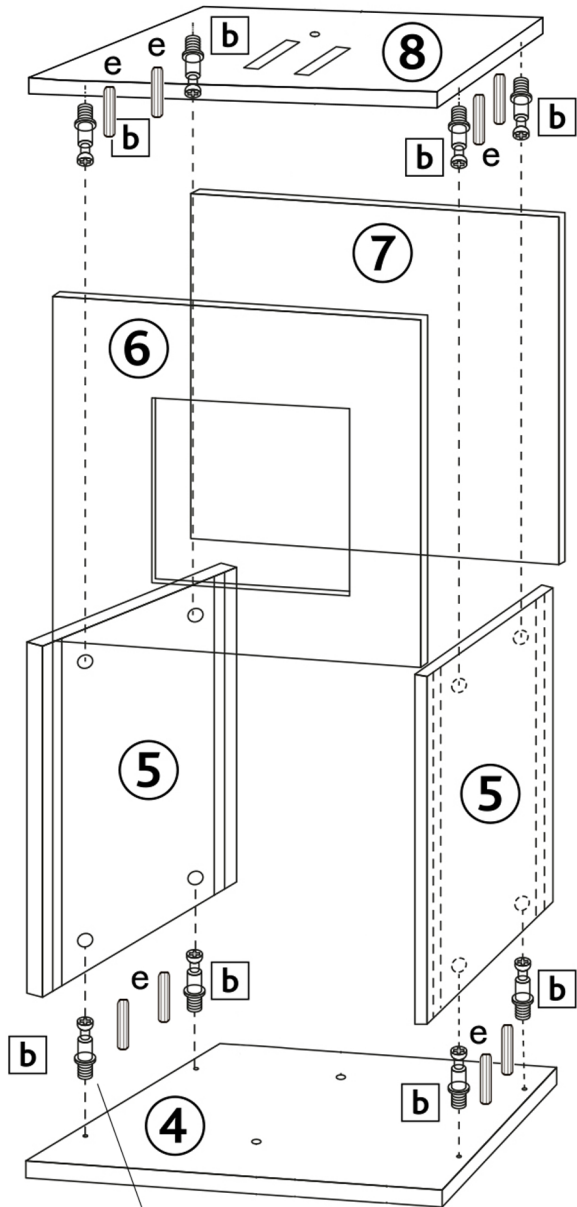

PawHut

D30-204

OPERATING INSTRUCTIONS

38CM

21.6CM

a 8pcs

0.8*3.5

b 8pcs

c 2pcs

0.8*7

e 8pcs

I

II