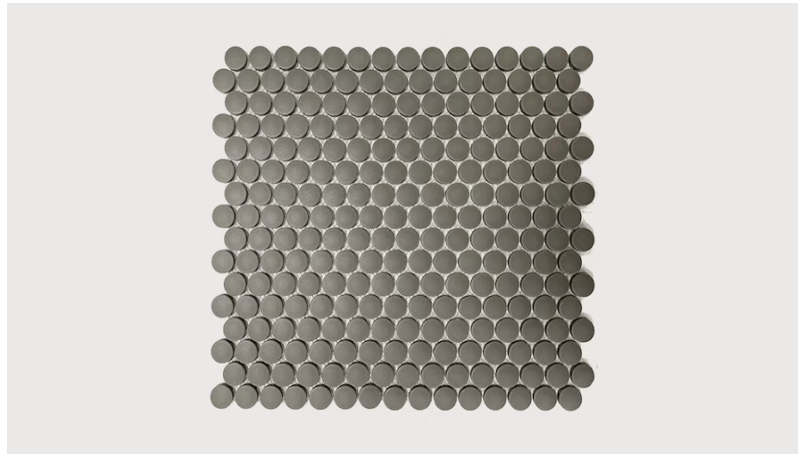

Metro Grey Matte Penny Round 1" Mosaic

QUICKSHIP PRODUCT

SIZES	Penny Round Mosaic 1" x 1" Penny Round Mosaic	<ul style="list-style-type: none"> • All sizes are nominal and in inches. • If not stocked in our NJ warehouse, 200 SF minimum order quantity required. • Special cut sizes and additional trim pieces available upon meeting a required minimum order quantity.
FINISHES	Matte	
LEAD TIME	1-5 Business Days	Lead times are approximate and may vary based on desired quantity, production schedule, and delivery location.
FORMAT + THICKNESS	Mosaic 1/4"	Most of our tiles are rectified and micro-beveled. Please confirm with us if rectification or micro-beveling is required.
APPLICATIONS	Commercial Floors Heavy Traffic Interiors Walls Wet	