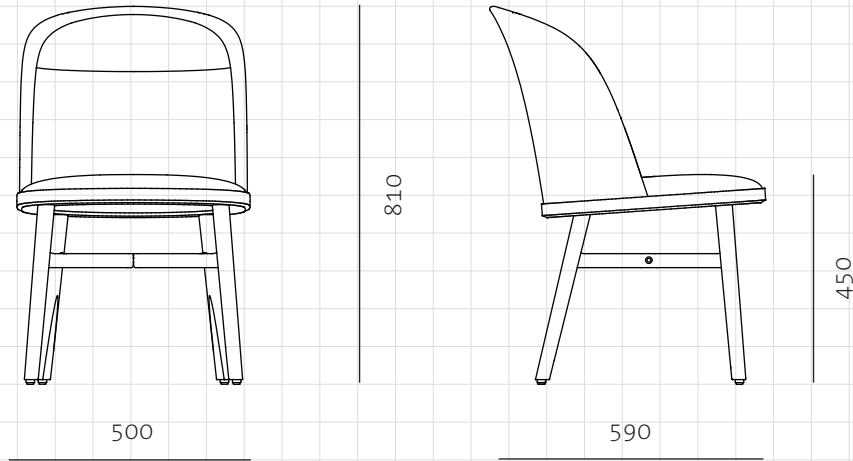

Bund Dining Chair

CODE

BU-S210

DIMENSIONS

W500 x D590 x H810mm

NET WEIGHT

Seating height: 450mm

ENVIRONMENT

8.0 kg

MATERIALS

Indoor

Stainless steel hairline gold, solid wood frame, upholstered moulded foam frame, upholstered seat

*Please refer to website or contact your local representative for complete material swatches.