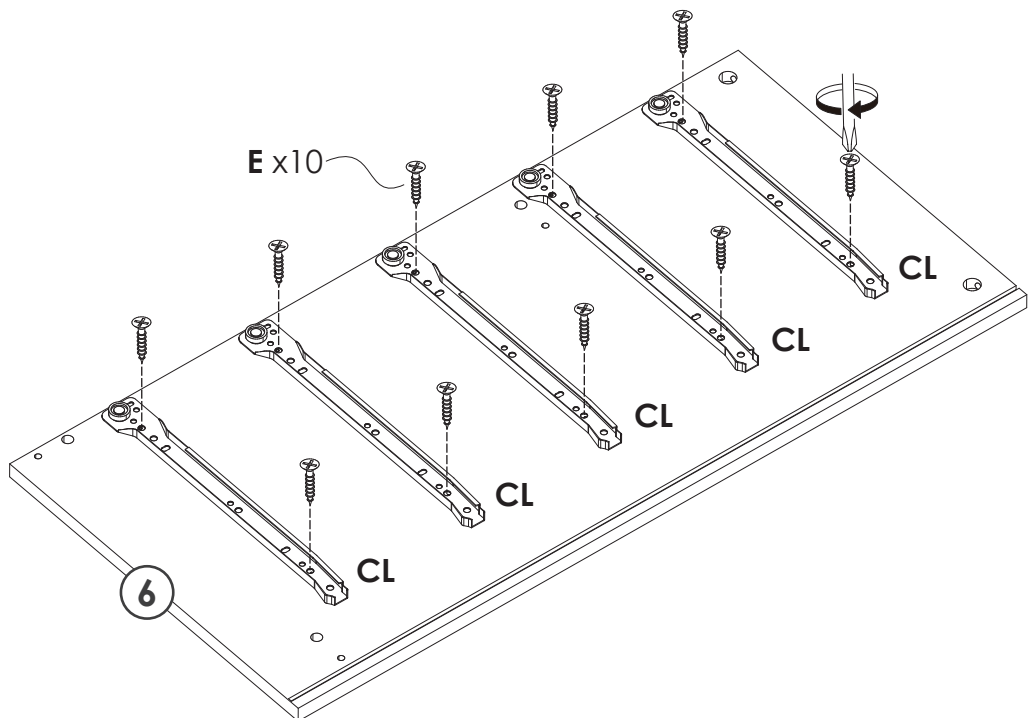

ACCESSORIES LIST → **B** BOX

INSTALLATION INSTRUCTION

01

- C x1pc

12INCHES
- C x5pcs

12INCHES
- E x12pcs

M3.5x14mm

flip over

03

C x5pcs

12INCHES

C x5pcs

12INCHES

E x20pcs

M3.5x14mm

04