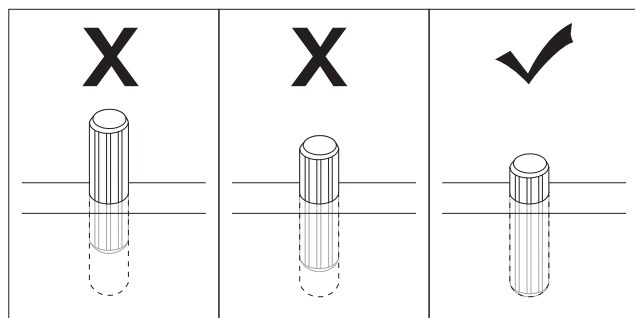

04

P x12pcs
M6x40mm