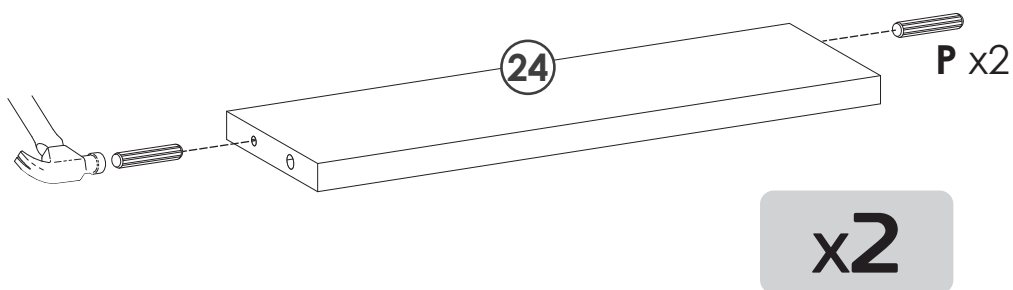

04

P x12pcs
M6x40mm