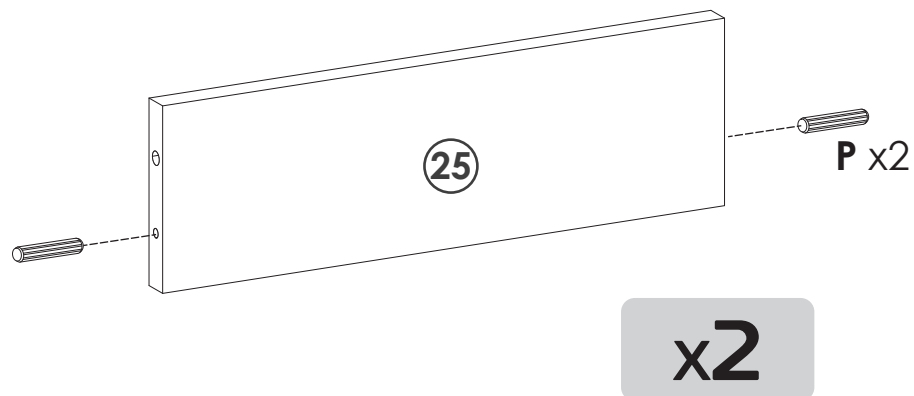

04

P x12pcs
M6x40mm