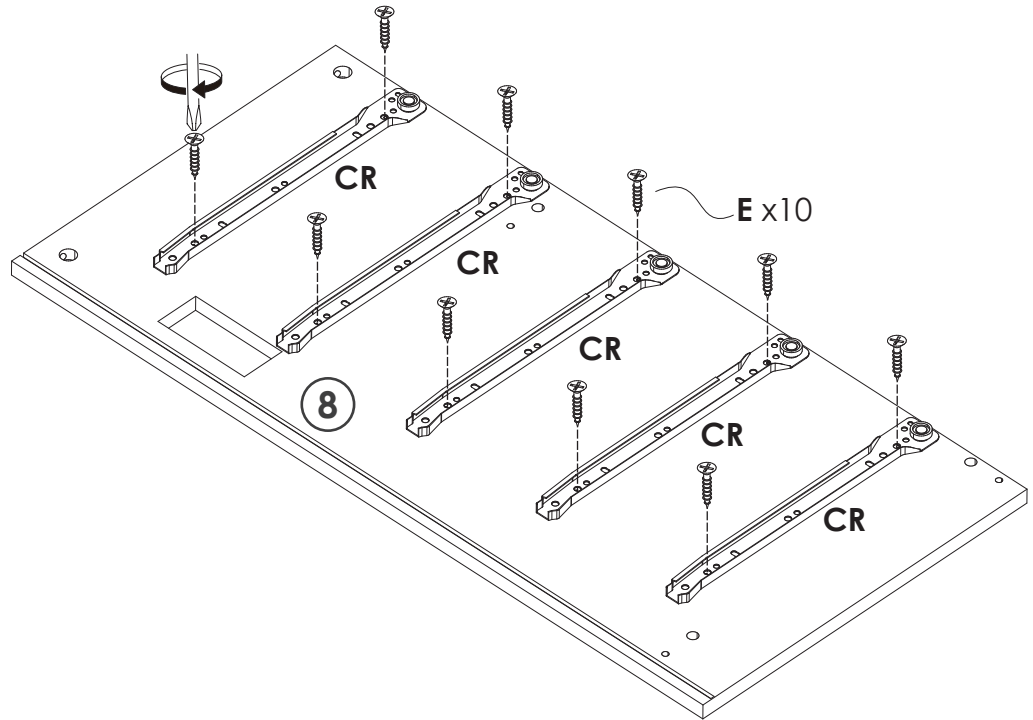

ACCESSORIES LIST → **B** BOX

INSTALLATION INSTRUCTION

01

- C x1pc

12INCHES
- C x5pcs

12INCHES
- E x12pcs

M3.5x14mm

flip over

03

C x5pcs

12INCHES

C x5pcs

12INCHES

E x20pcs

M3.5x14mm

04