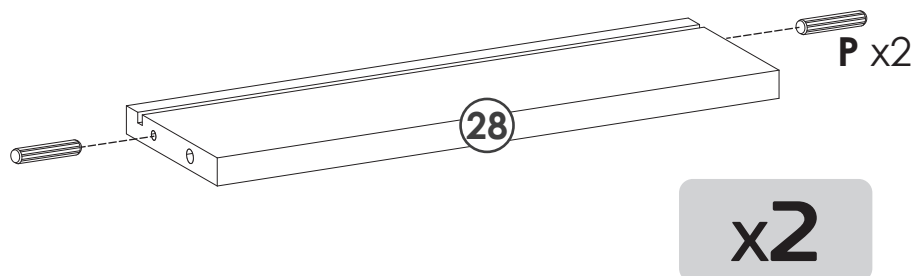

04

P x12pcs
M6x40mm