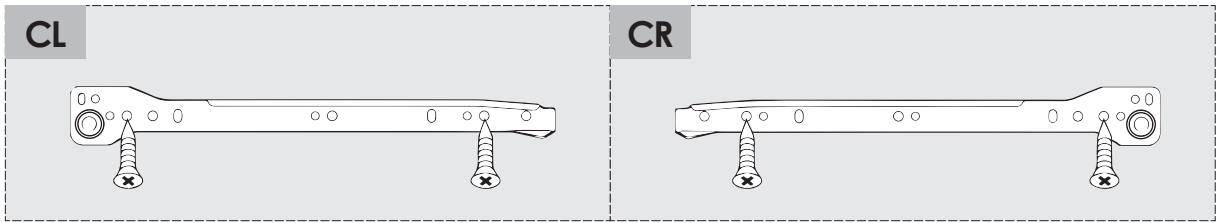

ACCESSORIES LIST → **B** BOX

INSTALLATION INSTRUCTION

01

- C x1pc

12INCHES
- C x5pcs

12INCHES
- E x12pcs

M3.5x14mm

flip over

03

C x5pcs

12INCHES

C x5pcs

12INCHES

E x20pcs

M3.5x14mm

04