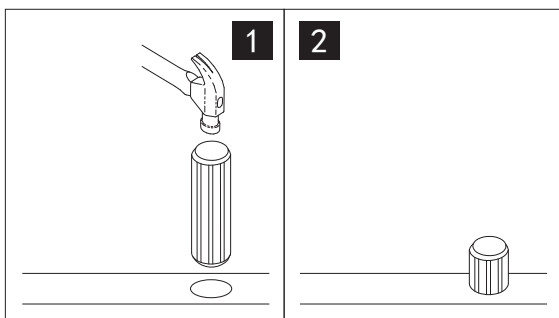

04

P x12pcs
M6x40mm