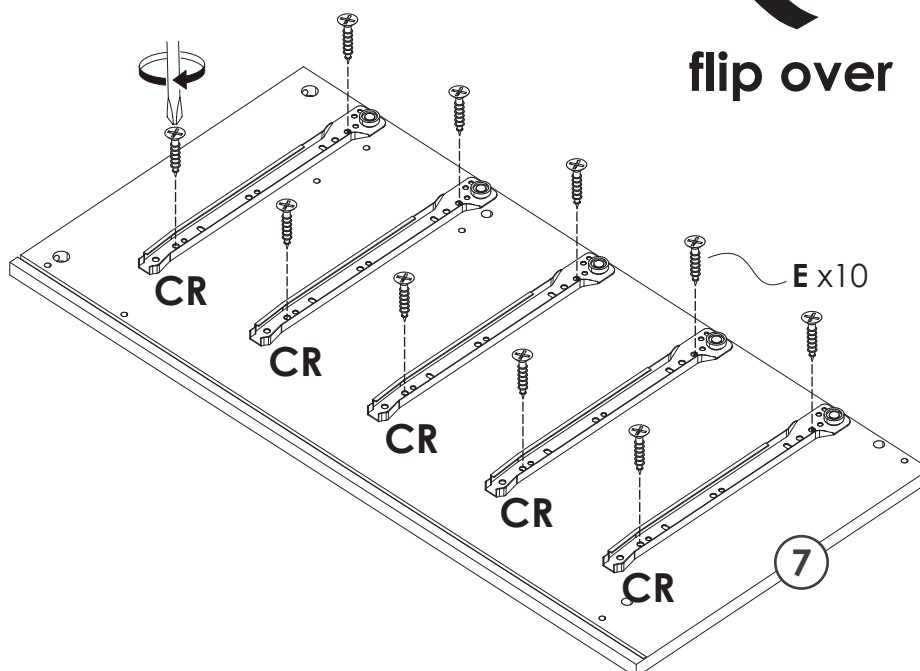

ACCESSORIES LIST → **B** BOX

INSTALLATION INSTRUCTION

01

- C x1pc

12INCHES
- C x5pcs

12INCHES
- E x12pcs

M3.5x14mm

flip over