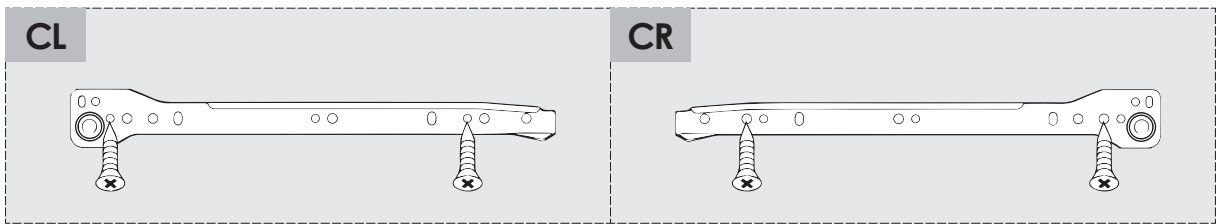

<p>21 x8 PCS</p> 	<p>26 x1 PCS</p> 	<p>31 x1 PC</p> 
<p>22 x8 PC</p> 	<p>27 x1 PCS</p> 	<p>32 x1 PC</p> 
<p>23 x8 PC</p> 	<p>28 x2 PCS</p> 	<p>33 x1 PC</p> 
<p>24 x2 PC</p> 	<p>29 x1 PC</p> 	<p>34 x1 PC</p> 
<p>25 x2 PCS</p> 	<p>30 x1 PCS</p> 	<p>35 x1 PC</p> 

ACCESSORIES LIST → **B** BOX

INSTALLATION INSTRUCTION

01

- C x1pc

12INCHES
- C x5pcs

12INCHES
- E x12pcs

M3.5x14mm

flip over