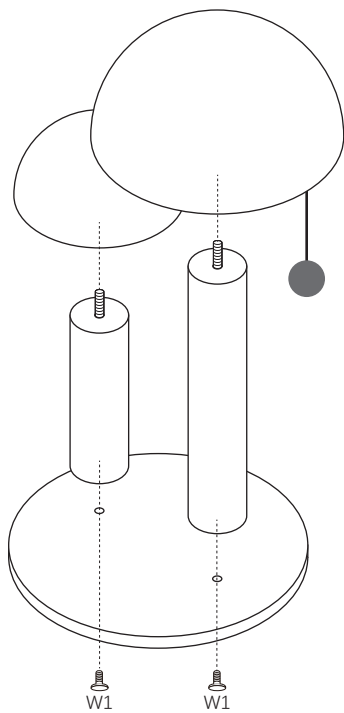

W1 : 8x35mm(2pcs)

5mm(1pc)

(1pc)

(1pc)

300\*300\*20mm(1pc)

330mm(1pc)

200mm(1pc)

- We are committed to delivering customer-driven products that live up to your high standards.
- We encourage you to write a review sharing your experiences with the product.
- Material: 60% Wood+40% Polyester