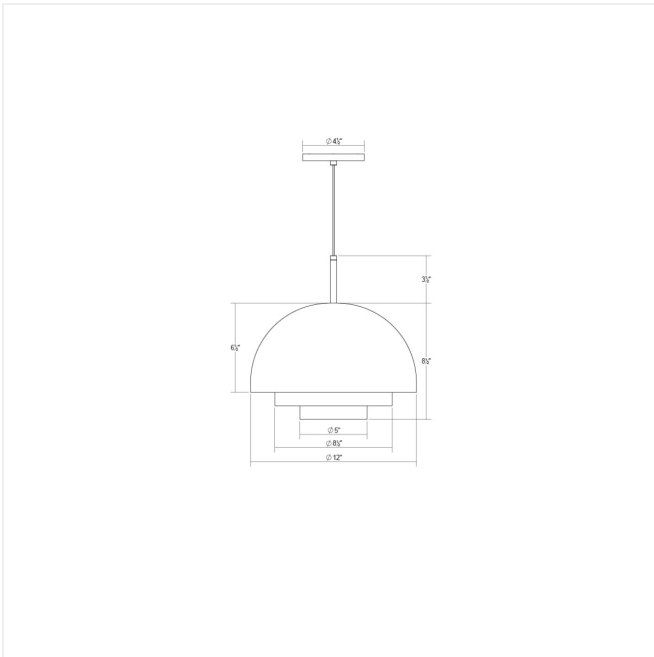

# Modern Tiers 12" Dome LED Pendant Spec Sheet

SKU: 3522.25

Modern Tiers Pendants celebrate pure modern geometry and functional simplicity. Smooth, muted concentric tiered rings—domed or in a flat drum shape—channel light downward, creating an illuminating LED glow within a sculptural form. Scaled for residential, hospitality and commercial settings for an enduring modern presence.

## Dimensions

Height:	12"
Diameter:	12"
Canopy/Backplate/Base:	4.5"
Hanging Details:	20' Adjustable Cord
Shape:	Dome
Size:	12"
Canopy/Backplate/Base Height:	0.5"