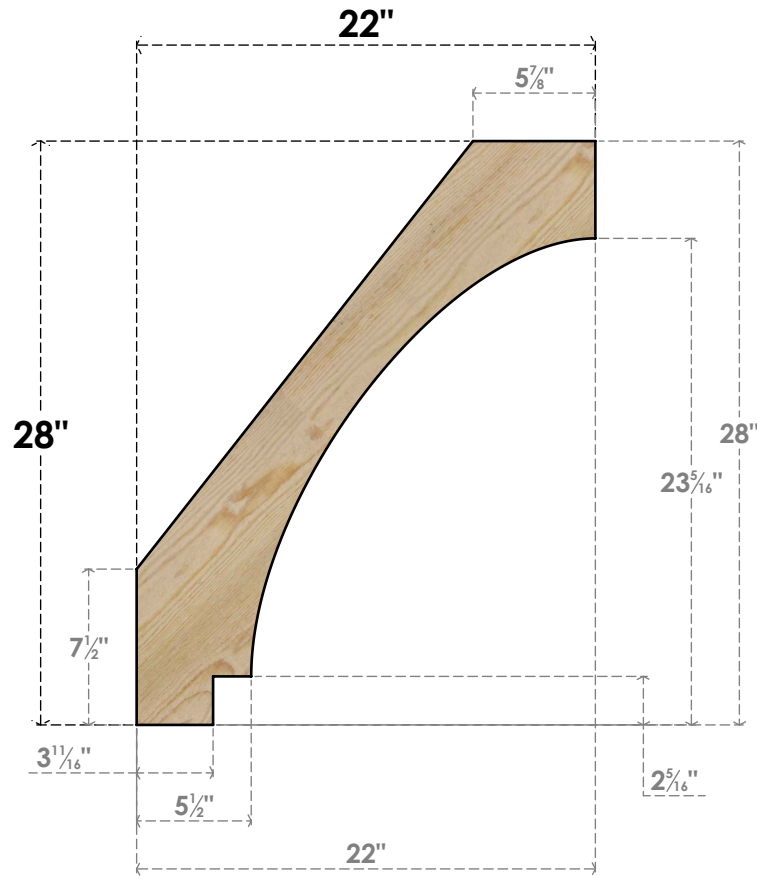

# BRC06X22X28IMP00RDF

6"W X 22"D X 28"H IMPERIAL ROUGH SAWN BRACE, DOUGLAS FIR

**SIDE**

**FRONT**

EKENA MILLWORK  
 2300 WEST MAIN ST.  
 CLARKSVILLE, TX 75426  
 TOLL FREE: 866-607-0453  
 WWW.EKENAMILLWORK.COM