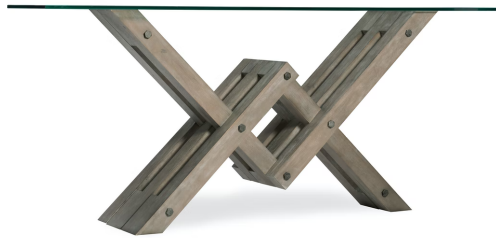

HOOKER® FURNITURE

Hooker Furniture Living Room Affinity Glass Top Accent Console

Hooker Furniture
www.hookerfurniture.com

SKU: 6050-85001-GRY

Width: 70" (177.8 cm)

Depth: 15" (38.1 cm)

Height: 30" (76.2 cm)

Product Description: The angular base of the Affinity Glass Top Accent Console, accented by wood pegs, has a modern craftsman vibe. The removable glass top contrasts with the tactile greige sand-blasted finish on quartered oak veneers.