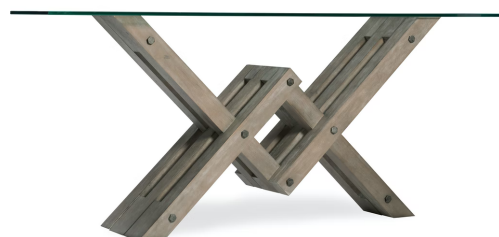

Product Description: The angular base of the Affinity Glass Top Accent Console, accented by wood pegs, has a modern craftsman vibe. The removable glass top contrasts with the tactile greige sand-blasted finish on quartered oak veneers.

Number of Drawers: 0

Number of Leaves: 0

Style: Transitional

Finish: Grays

Brand: Hooker Furniture

Product Description: The angular base of the Affinity Glass Top Accent Console, accented by wood pegs, has a modern craftsman vibe. The removable glass top contrasts with the tactile greige sand-blasted finish on quartered oak veneers.

Status: Active

Finish: Greige sand-blasted finish on quartered oak veneers

Features: Removable glass top
Finished on all sides
Levelers

Material: Hardwoods

This