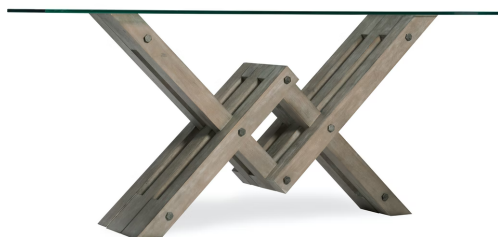

Product Description: The angular base of the Affinity Glass Top Accent Console, accented by wood pegs, has a modern craftsman vibe. The removable glass top contrasts with the tactile greige sand-blasted finish on quartered oak veneers.

Status: Active

Finish: Greige sand-blasted finish on quartered oak veneers

Features: Removable glass top
Finished on all sides
Levelers

Material: Hardwoods

HOOKER[®]
— FURNITURE —

Hooker Furniture Living Room Affinity Glass Top Accent Console