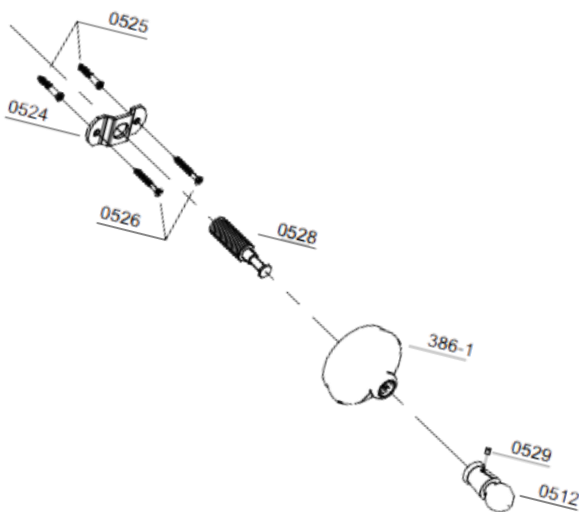

The Sacramento Traditional Wall Mounted Robe Hook with High Quality Solid Brass

GUARANTEE & AFTERCARE

When installing or using tools, take care to avoid damaging the finish or fitting. Clean regularly with a soft damp cloth only to maintain appearance; avoid abrasive cleaners or detergents as they may cause surface damage. The company guarantees against faulty materials or manufacturing, excluding serviceable parts, if installed, cared for, and used according to our instructions.

COMPONENTS LIST

BILL OF MATERIAL				
ITEM	PT/ASSY	DESCRIPTION	TYPE	QTY
1	0525	Tile Anchor	ASSEMBLY	2
2	0524	Mounting Bracket	ASSEMBLY	2
3	0526	Screw	ASSEMBLY	1
4	0528	ASM	ASSEMBLY	1
5	386-1	Handle Escutcheon	ASSEMBLY	1
6	0529	Final Robe Hook	ASSEMBLY	2
7	0512	Post	ASSEMBLY	2