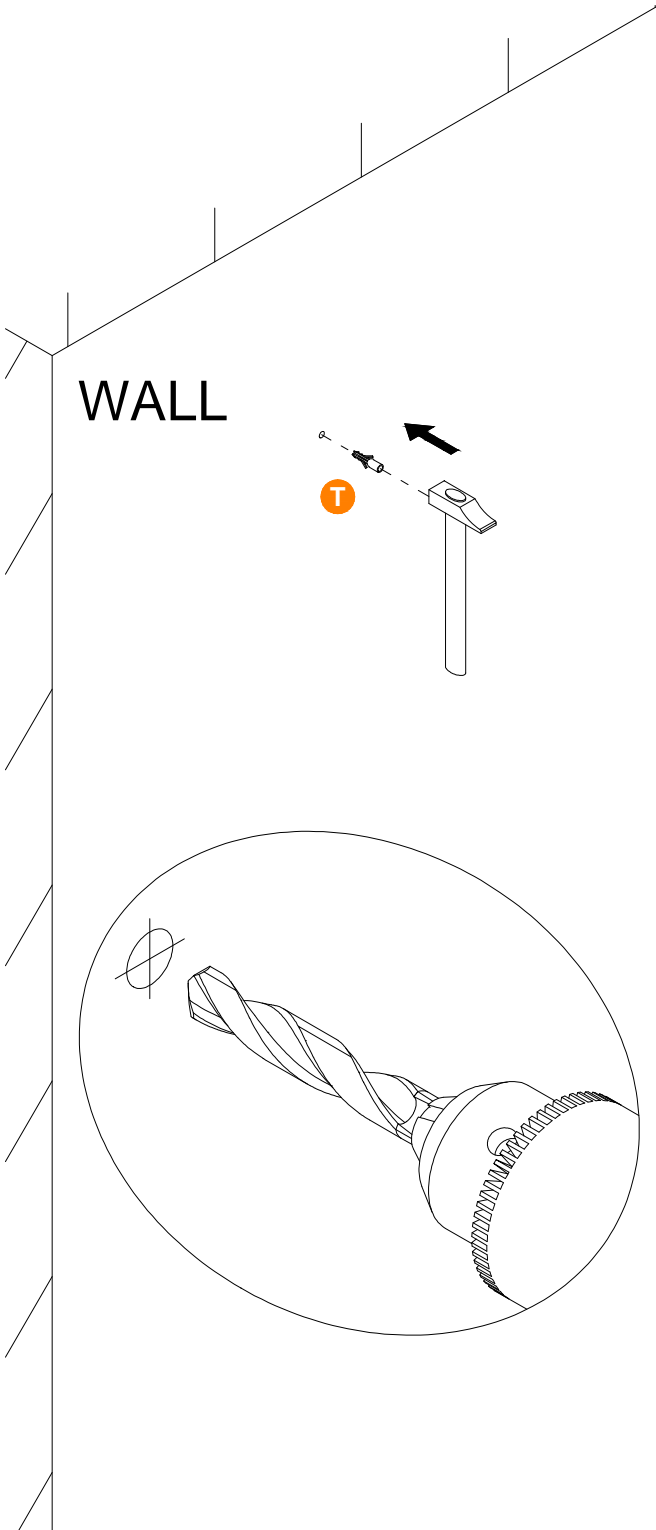

21

O x 32

Ø20mm

22

23

Tips

- This product is for indoor use only. The seller does not assume any responsibility and liability for damages caused by the following aspects:
 1. The product is used for a purpose other than its intended use and/or is changed/modified from the original one.
 2. The product is not installed/used properly under the guidelines of the instructions.
- If there are missing and/or defective part(s) after receiving the product, please stop assembling and contact us for help in time.
- Please assemble the product on a spacious place. But please do not place the unpackaged product on the ground directly, or stand/sit on the parts of this product to avoid cracking or deforming of the board. In addition, it is highly recommended that you wear gloves to avoid being cut by the edges of the product during installation.
- It is recommended that you refer to the schematic diagram to make the whole installation process easier when assembly. Align all the screws to the corresponding pre-drilled holes first, and then tighten the screws one by one after all the parts are in the correct position.
- Do not expose the product to direct sunlight or rain and/or place it in a damp place. Failure to do so may accelerate deformation, discoloration, or cause cracks. Please do not touch sharp objects or corrosive chemicals, which may damage the surface of the item.
- Please clean with a damp cloth for daily maintenance, then dry immediately.