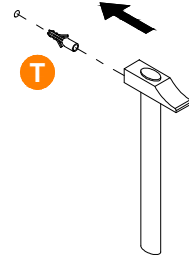

21

O x 32

Ø20mm

22

23

Tips

- This product is for indoor use only. The seller does not assume any responsibility and liability for damages caused by the following aspects:
 1. The product is used for a purpose other than its intended use and/or is changed/modified from the original one.
 2. The product is not installed/used properly under the guidelines of the instructions.
- If there are missing and/or defective part(s) after receiving the product, please stop assembling and contact us for help in time.
- Please assemble the product on a spacious place. But please do not place the unpackaged product on the ground directly, or stand/sit on the parts of this product to avoid cracking or deforming of the board. In addition, it is highly recommended that you wear gloves to avoid being cut by the edges of the product during installation.
- It is recommended that you refer to the schematic diagram to make the whole installation process easier when assembly. Align all the screws to the corresponding pre-drilled holes first, and then tighten the screws one by one after all the parts are in the correct position.
- Do not expose the product to direct sunlight or rain and/or place it in a damp place. Failure to do so may accelerate deformation, discoloration, or cause cracks. Please do not touch sharp objects or corrosive chemicals, which may damage the surface of the item.
- Please clean with a damp cloth for daily maintenance, then dry immediately.