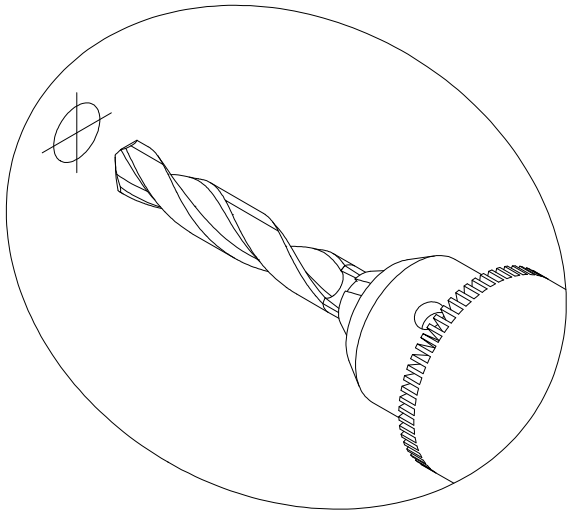

21

O x 32

Ø20mm

22

23

Tips

- This product is for indoor use only. The seller does not assume any responsibility and liability for damages caused by the following aspects:
 1. The product is used for a purpose other than its intended use and/or is changed/modified from the original one.
 2. The product is not installed/used properly under the guidelines of the instructions.
- If there are missing and/or defective part(s) after receiving the product, please stop assembling and contact us for help in time.
- Please assemble the product on a spacious place. But please do not place the unpackaged product on the ground directly, or stand/sit on the parts of this product to avoid cracking or deforming of the board. In addition, it is highly recommended that you wear gloves to avoid being cut by the edges of the product during installation.
- It is recommended that you refer to the schematic diagram to make the whole installation process easier when assembly. Align all the screws to the corresponding pre-drilled holes first, and then tighten the screws one by one after all the parts are in the correct position.
- Do not expose the product to direct sunlight or rain and/or place it in a damp place. Failure to do so may accelerate deformation, discoloration, or cause cracks. Please do not touch sharp objects or corrosive chemicals, which may damage the surface of the item.
- Please clean with a damp cloth for daily maintenance, then dry immediately.