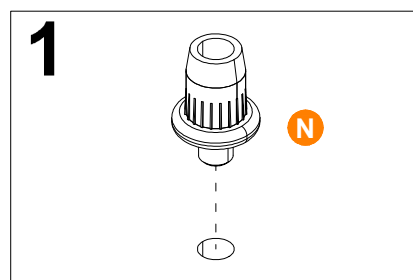

180°

13

14

15

16

17

18

20

21

O x 32

Ø20mm

22

23

Tips

- This product is for indoor use only. The seller does not assume any responsibility and liability for damages caused by the following aspects:
 1. The product is used for a purpose other than its intended use and/or is changed/modified from the original one.
 2. The product is not installed/used properly under the guidelines of the instructions.
- If there are missing and/or defective part(s) after receiving the product, please stop assembling and contact us for help in time.
- Please assemble the product on a spacious place. But please do not place the unpackaged product on the ground directly, or stand/sit on the parts of this product to avoid cracking or deforming of the board. In addition, it is highly recommended that you wear gloves to avoid being cut by the edges of the product during installation.
- It is recommended that you refer to the schematic diagram to make the whole installation process easier when assembly. Align all the screws to the corresponding pre-drilled holes first, and then tighten the screws one by one after all the parts are in the correct position.
- Do not expose the product to direct sunlight or rain and/or place it in a damp place. Failure to do so may accelerate deformation, discoloration, or cause cracks. Please do not touch sharp objects or corrosive chemicals, which may damage the surface of the item.
- Please clean with a damp cloth for daily maintenance, then dry immediately.