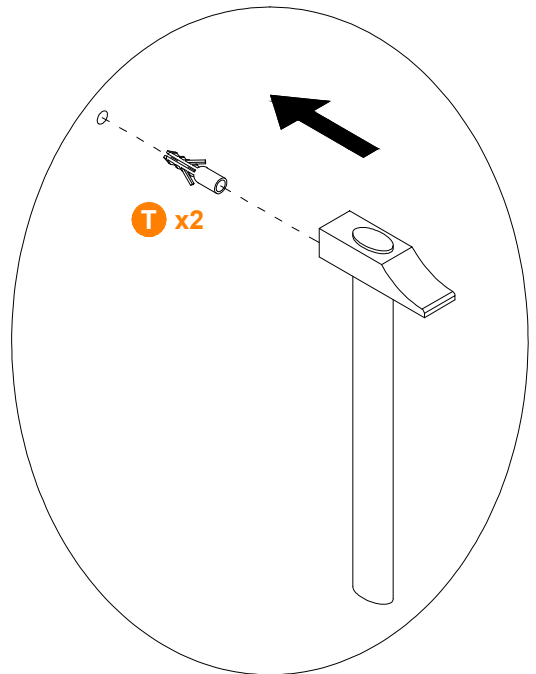

21

O x 32

Ø20mm

22

23

Tips

- This product is for indoor use only. The seller does not assume any responsibility and liability for damages caused by the following aspects:
 1. The product is used for a purpose other than its intended use and/or is changed/modified from the original one.
 2. The product is not installed/used properly under the guidelines of the instructions.
- If there are missing and/or defective part(s) after receiving the product, please stop assembling and contact us for help in time.
- Please assemble the product on a spacious place. But please do not place the unpackaged product on the ground directly, or stand/sit on the parts of this product to avoid cracking or deforming of the board. In addition, it is highly recommended that you wear gloves to avoid being cut by the edges of the product during installation.
- It is recommended that you refer to the schematic diagram to make the whole installation process easier when assembly. Align all the screws to the corresponding pre-drilled holes first, and then tighten the screws one by one after all the parts are in the correct position.
- Do not expose the product to direct sunlight or rain and/or place it in a damp place. Failure to do so may accelerate deformation, discoloration, or cause cracks. Please do not touch sharp objects or corrosive chemicals, which may damage the surface of the item.
- Please clean with a damp cloth for daily maintenance, then dry immediately.