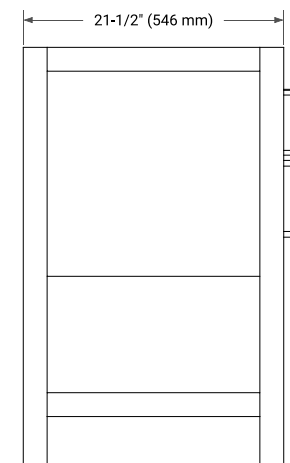

60" SINGLE SINK BASE CABINET

BASE CABINET DIMENSIONS

60" W x 21.5" D x 34.5" H

FEATURES

- Solid wood frame & plywood panels
- Dovetail drawers and joints
- Soft closing doors & drawers

HARDWARE FINISHES*

Brushed Nickel   Satin Brass   Matte Black   Polished Chrome

*Hardware comes preinstalled with the illustrated option. Other finishes are available on our online store if you prefer a different one.

AVAILABLE COLORS

White   Grey   Midnight Blue

FRONT VIEW

SIDE VIEW

PLAN VIEW