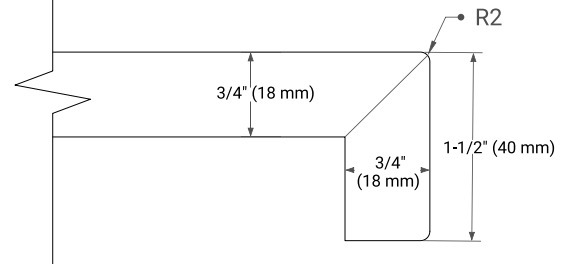

EDGE SIDE VIEW