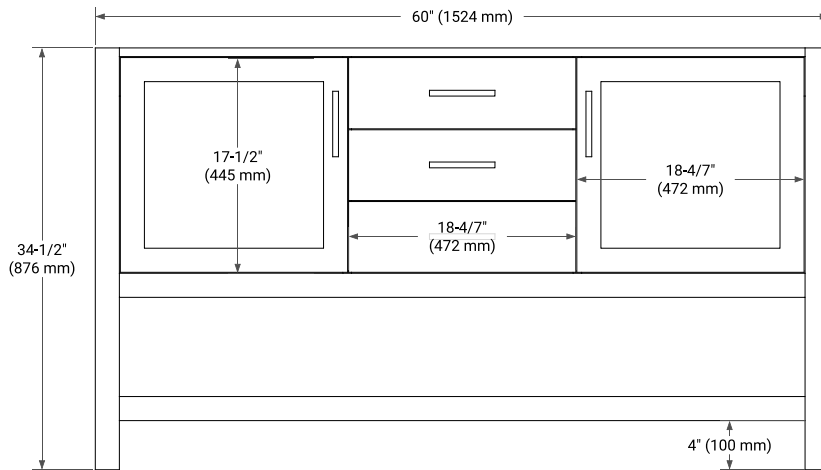

60" SINGLE SINK BASE CABINET

BASE CABINET DIMENSIONS

60" W x 21.5" D x 34.5" H

FEATURES

- Solid wood frame & plywood panels
- Dovetail drawers and joints
- Soft closing doors & drawers

HARDWARE FINISHES*

Brushed Nickel   Satin Brass   Matte Black   Polished Chrome

*Hardware comes preinstalled with the illustrated option. Other finishes are available on our online store if you prefer a different one.

AVAILABLE COLORS

White   Grey   Midnight Blue

FRONT VIEW

SIDE VIEW

PLAN VIEW