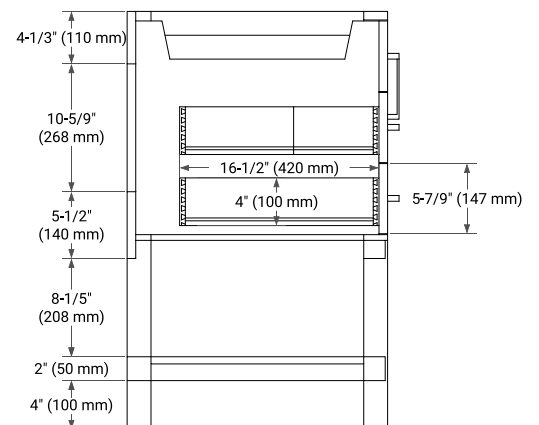

60" SINGLE SINK BASE CABINET

BASE CABINET DIMENSIONS

60" W x 21.5" D x 34.5" H

FEATURES

- Solid wood frame & plywood panels
- Dovetail drawers and joints
- Soft closing doors & drawers

HARDWARE FINISHES*

Brushed Nickel   Satin Brass   Matte Black   Polished Chrome

*Hardware comes preinstalled with the illustrated option. Other finishes are available on our online store if you prefer a different one.

AVAILABLE COLORS

White   Grey   Midnight Blue

FRONT VIEW

SIDE VIEW

PLAN VIEW