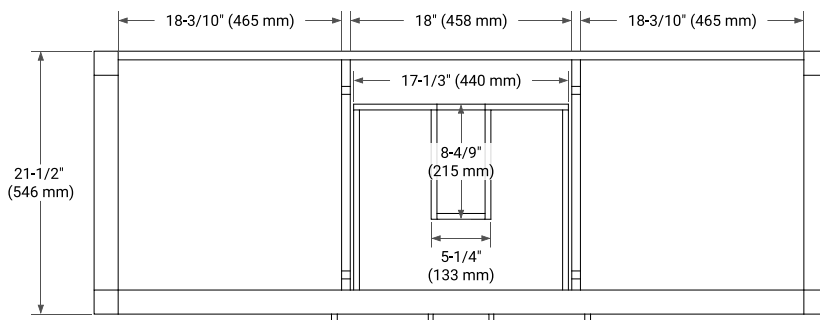

60" SINGLE SINK BASE CABINET

BASE CABINET DIMENSIONS

60" W x 21.5" D x 34.5" H

FEATURES

- Solid wood frame & plywood panels
- Dovetail drawers and joints
- Soft closing doors & drawers

HARDWARE FINISHES*

Brushed Nickel   Satin Brass   Matte Black   Polished Chrome

*Hardware comes preinstalled with the illustrated option. Other finishes are available on our online store if you prefer a different one.

AVAILABLE COLORS

White   Grey   Midnight Blue

FRONT VIEW

SIDE VIEW

PLAN VIEW