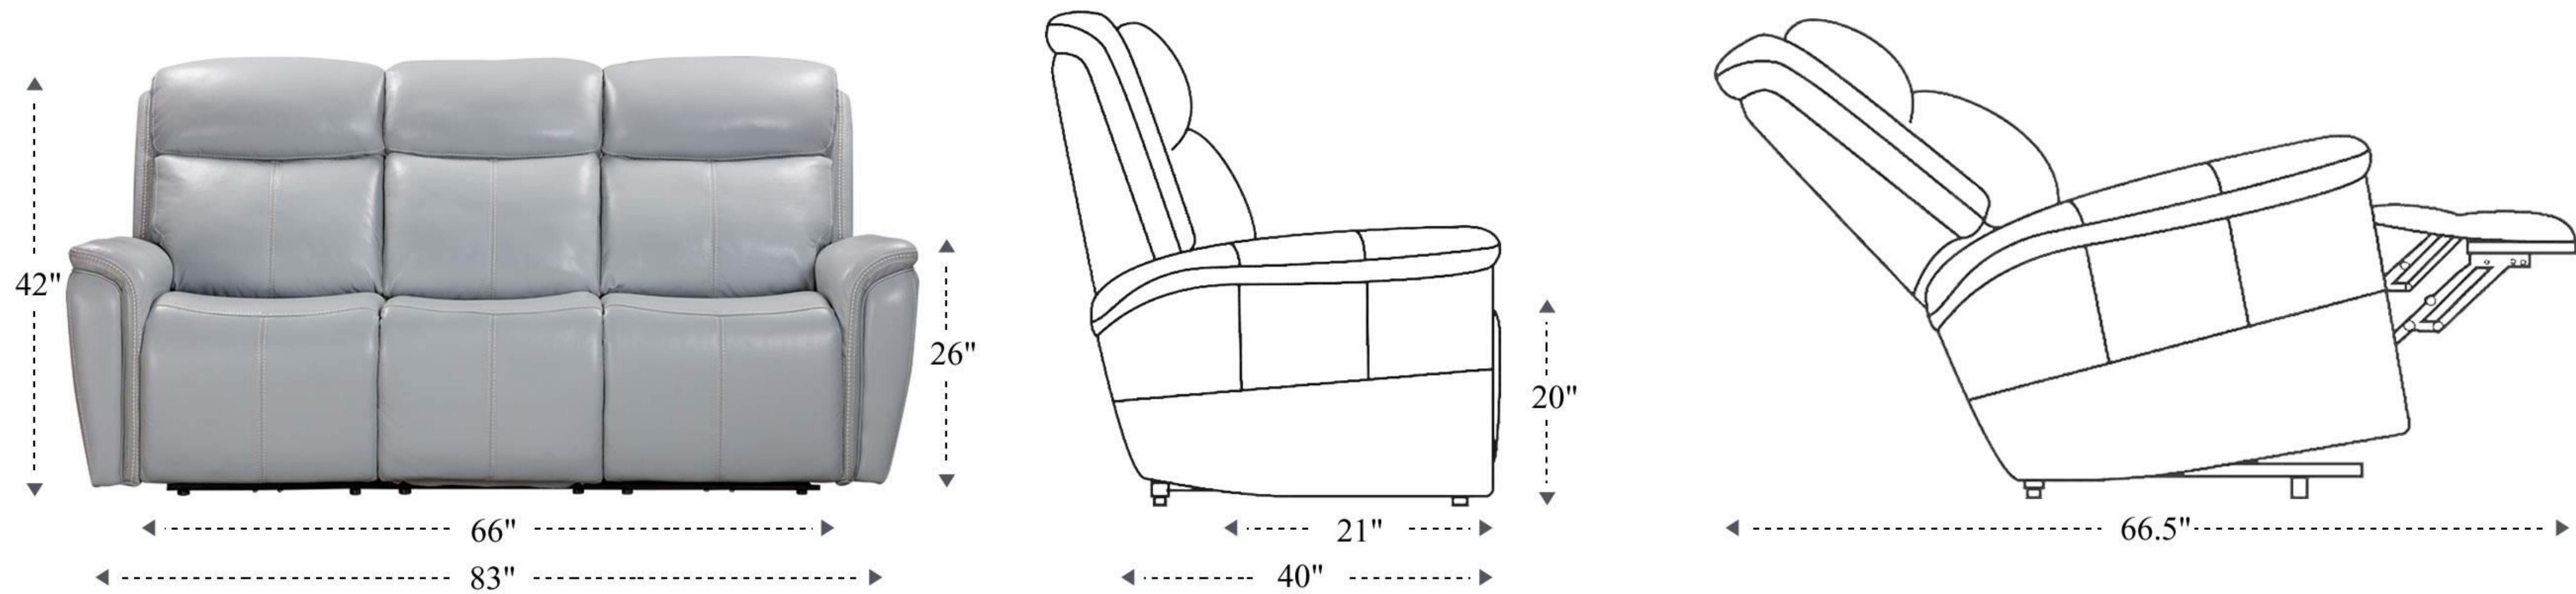

Power Reclining Sofa

Overall Dimensions	83" x 40" x 42"
Overall Width	83"
Overall Depth	40"
Overall Height	42"
Overall Weight	254.1 lbs.
Fully Reclined	66.5"
Distance from Wall	4.5"
Back of Seat to end of Chaise	39"
Leg Height (Distance from Foot Rest to Floor in Full Recline)	21"
Head Height (Distance from Headrest to Floor in Full Recline)	33"

Seat Width	22"
Seat Depth	21"
Seat Height	20"
Arm Width	9"
Arm Depth	23"
Arm Height	26"
Back Width	24"
Back Height	29"
Headrest Extended from Back	6.5"

Glider Recliner

Overall Dimensions	38" x 40" x 42"
Overall Width	38"
Overall Depth	40"
Overall Height	42"
Overall Weight	116.6 lbs.
Fully Reclined	66.5"
Distance from Wall	5"
Back of Seat to end of Chaise	39"
Leg Height <small>(Distance from Foot Rest to Floor in Full Recline)</small>	21"
Head Height <small>(Distance from Headrest to Floor in Full Recline)</small>	33"

Seat Width	22"
Seat Depth	21.5"
Seat Height	20.5"
Arm Width	9"
Arm Depth	23"
Arm Height	26.25"
Back Width	26"
Back Height	25.5"
Headrest Extended from Back	6.5"