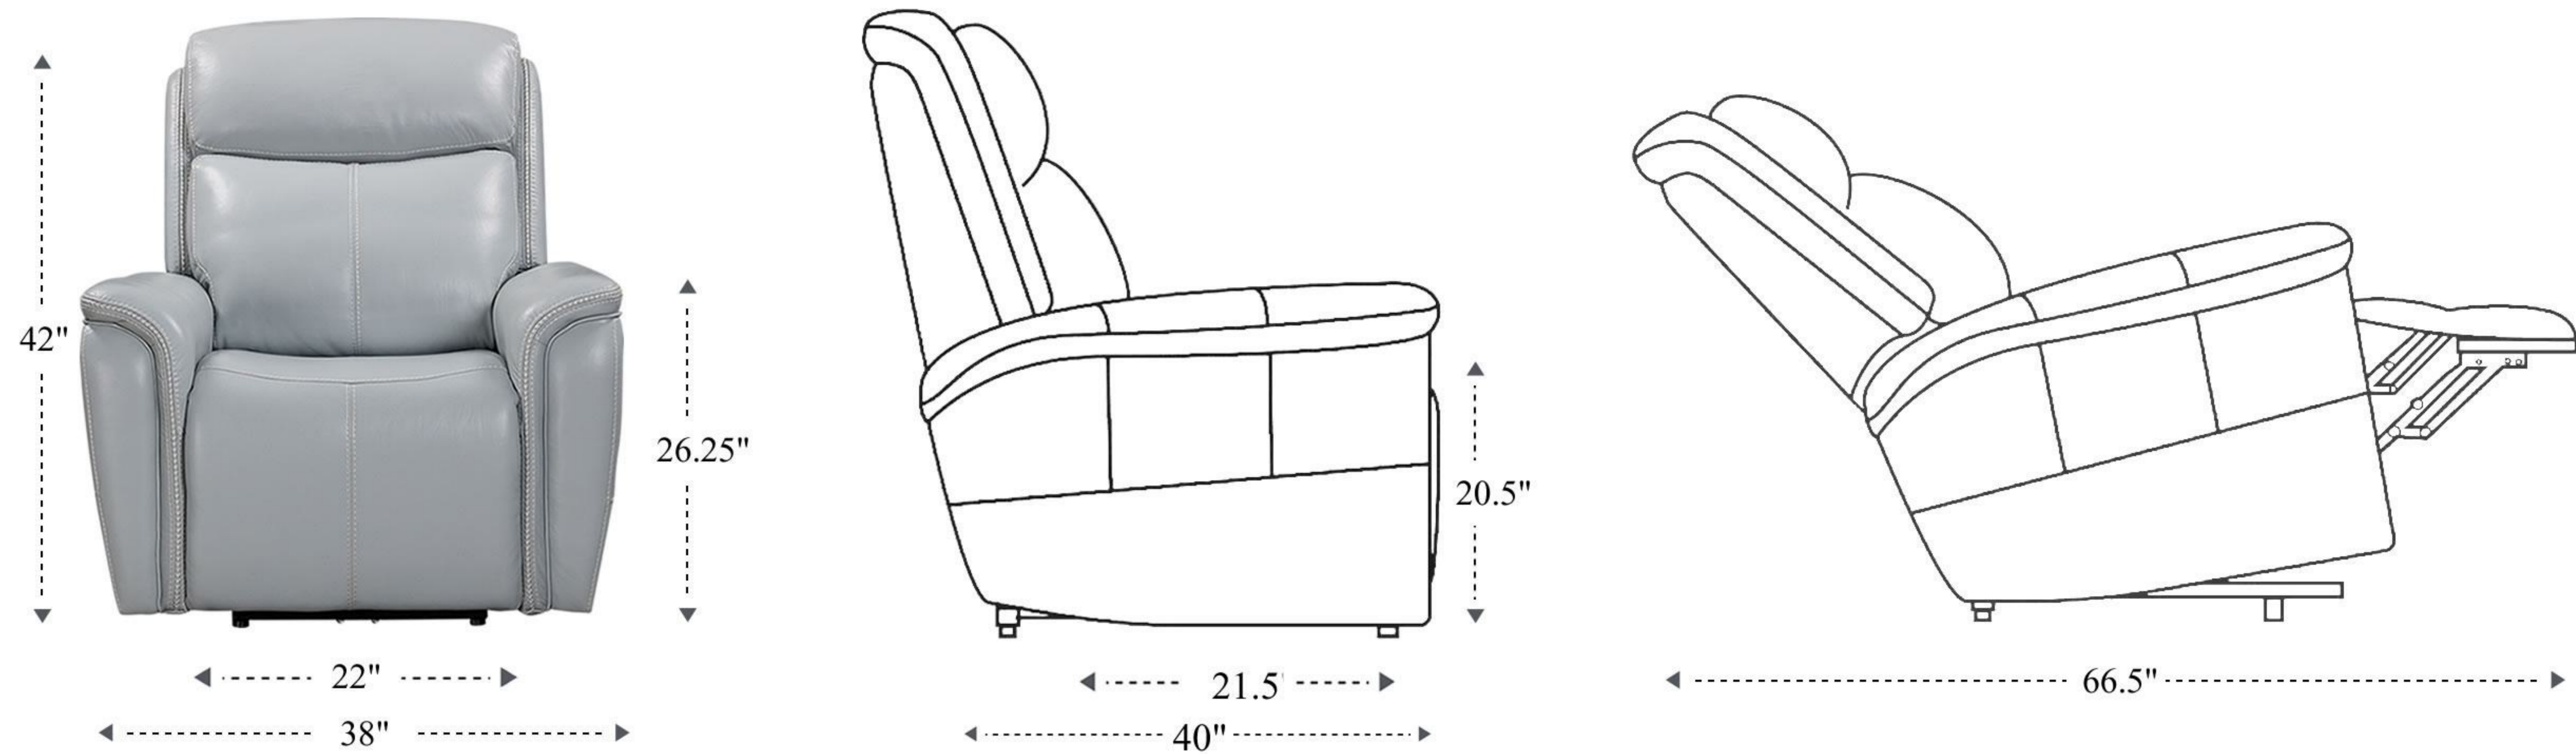

Power Reclining Sofa

Overall Dimensions	83" x 40" x 42"
Overall Width	83"
Overall Depth	40"
Overall Height	42"
Overall Weight	254.1 lbs.
Fully Reclined	66.5"
Distance from Wall	4.5"
Back of Seat to end of Chaise	39"
Leg Height (Distance from Foot Rest to Floor in Full Recline)	21"
Head Height (Distance from Headrest to Floor in Full Recline)	33"

Seat Width	22"
Seat Depth	21"
Seat Height	20"
Arm Width	9"
Arm Depth	23"
Arm Height	26"
Back Width	24"
Back Height	29"
Headrest Extended from Back	6.5"

Glider Recliner

Overall Dimensions	38" x 40" x 42"
Overall Width	38"
Overall Depth	40"
Overall Height	42"
Overall Weight	116.6 lbs.
Fully Reclined	66.5"
Distance from Wall	5"
Back of Seat to end of Chaise	39"
Leg Height <small>(Distance from Foot Rest to Floor in Full Recline)</small>	21"
Head Height <small>(Distance from Headrest to Floor in Full Recline)</small>	33"

Seat Width	22"
Seat Depth	21.5"
Seat Height	20.5"
Arm Width	9"
Arm Depth	23"
Arm Height	26.25"
Back Width	26"
Back Height	25.5"
Headrest Extended from Back	6.5"