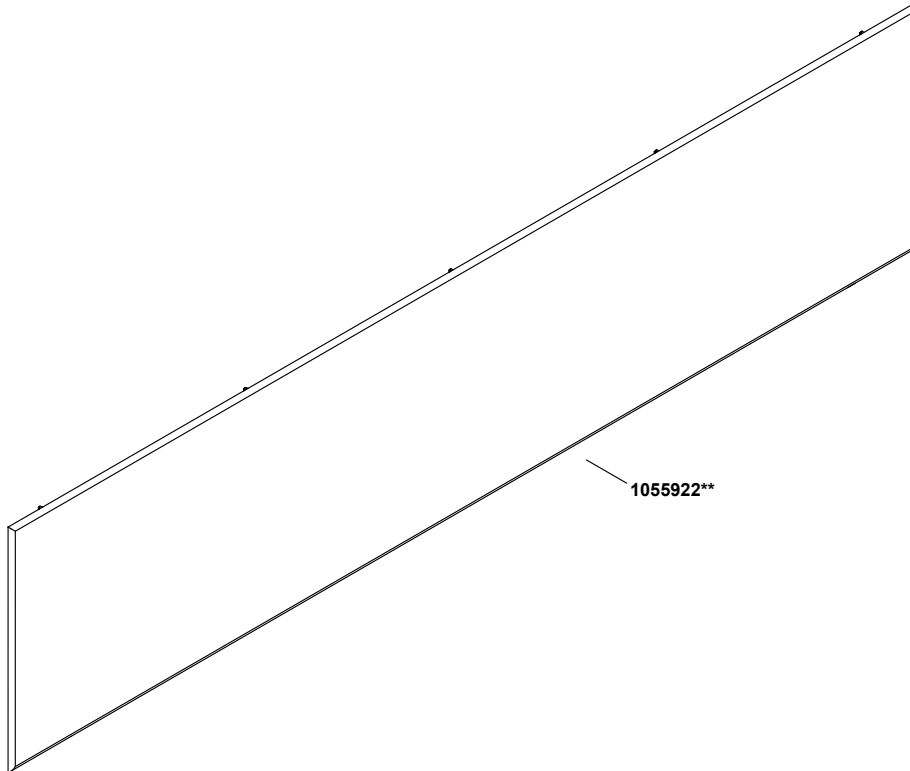

Archer®

60" x 30" alcove whirlpool bath with integral flange and left-hand dr
K-1947-LA-0

Single Jet For Whirlpools With 5 or Less Jets
 88531** (Metal)
 88532** [Colored Finishes, 3-3/16" (81 mm)]
 1011031** [Colored Finishes, 2-7/8" (73 mm)]

Single Jet For Whirlpools With 6 or More Jets
 88529** (Metal)
 88530** [Colored Finishes, 3-3/16" (81 mm)]
 1011032** [Colored Finishes, 2-7/8" (73 mm)]

Archer®

60" x 30" alcove whirlpool bath with integral flange and left-hand dr
K-1947-LA-0

Archer®

60" x 30" alcove whirlpool bath with integral flange and left-hand dr
K-1947-LA-0

Archer®

60" x 30" alcove whirlpool bath with integral flange and left-hand dr
K-1947-LA-0

Archer®

60" x 30" alcove whirlpool bath with integral flange and left-hand dr
K-1947-LA-0