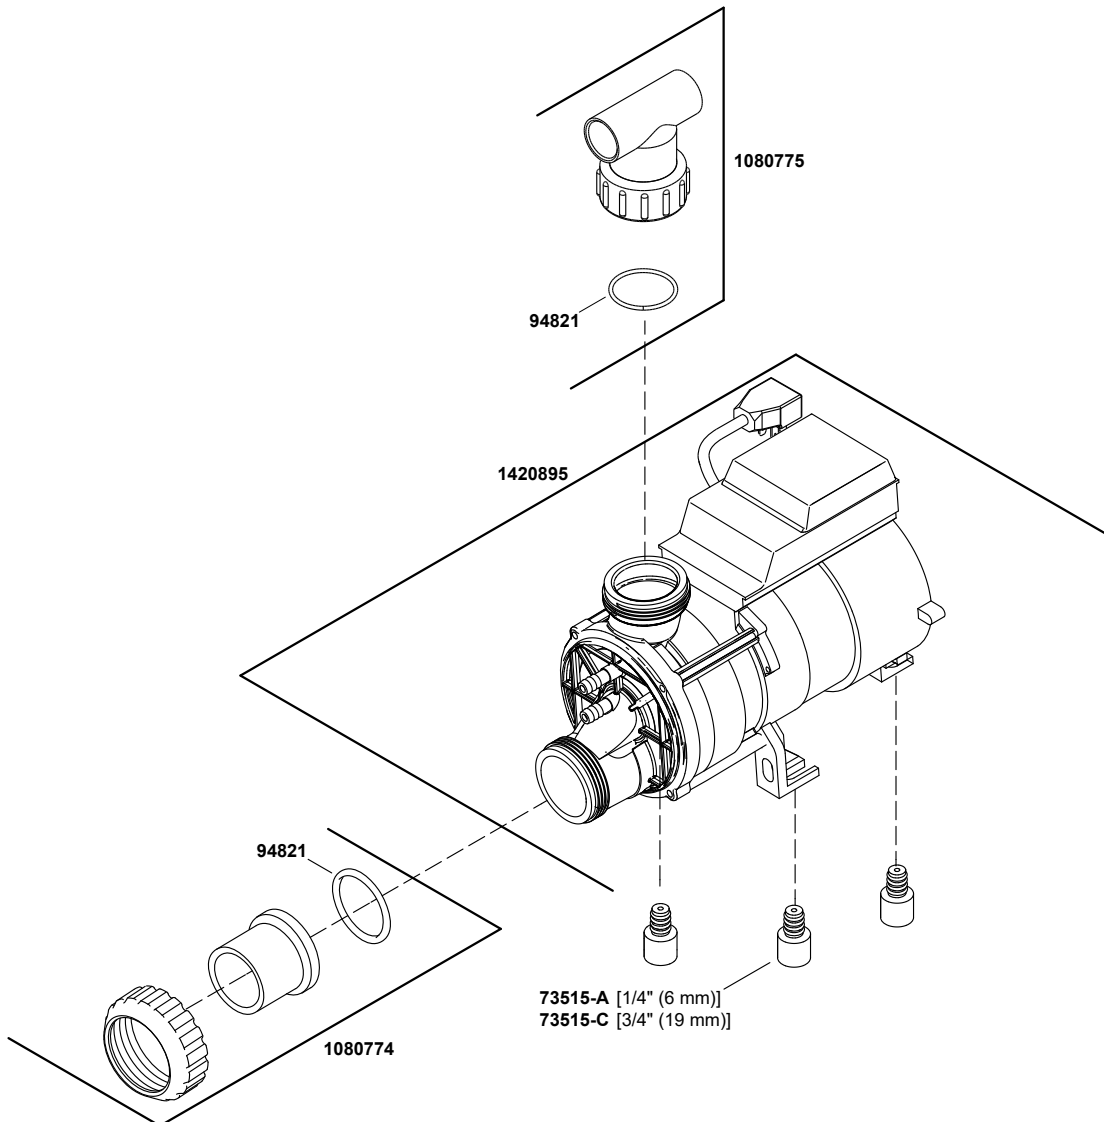

Archer®

60" x 30" alcove whirlpool bath with integral flange and left-hand dr
K-1947-LA-0

Archer®

60" x 30" alcove whirlpool bath with integral flange and left-hand dr
K-1947-LA-0

Archer®

60" x 30" alcove whirlpool bath with integral flange and left-hand dr
K-1947-LA-0

Archer®

60" x 30" alcove whirlpool bath with integral flange and left-hand dr
K-1947-LA-0

Archer®

60" x 30" alcove whirlpool bath with integral flange and left-hand dr
K-1947-LA-0