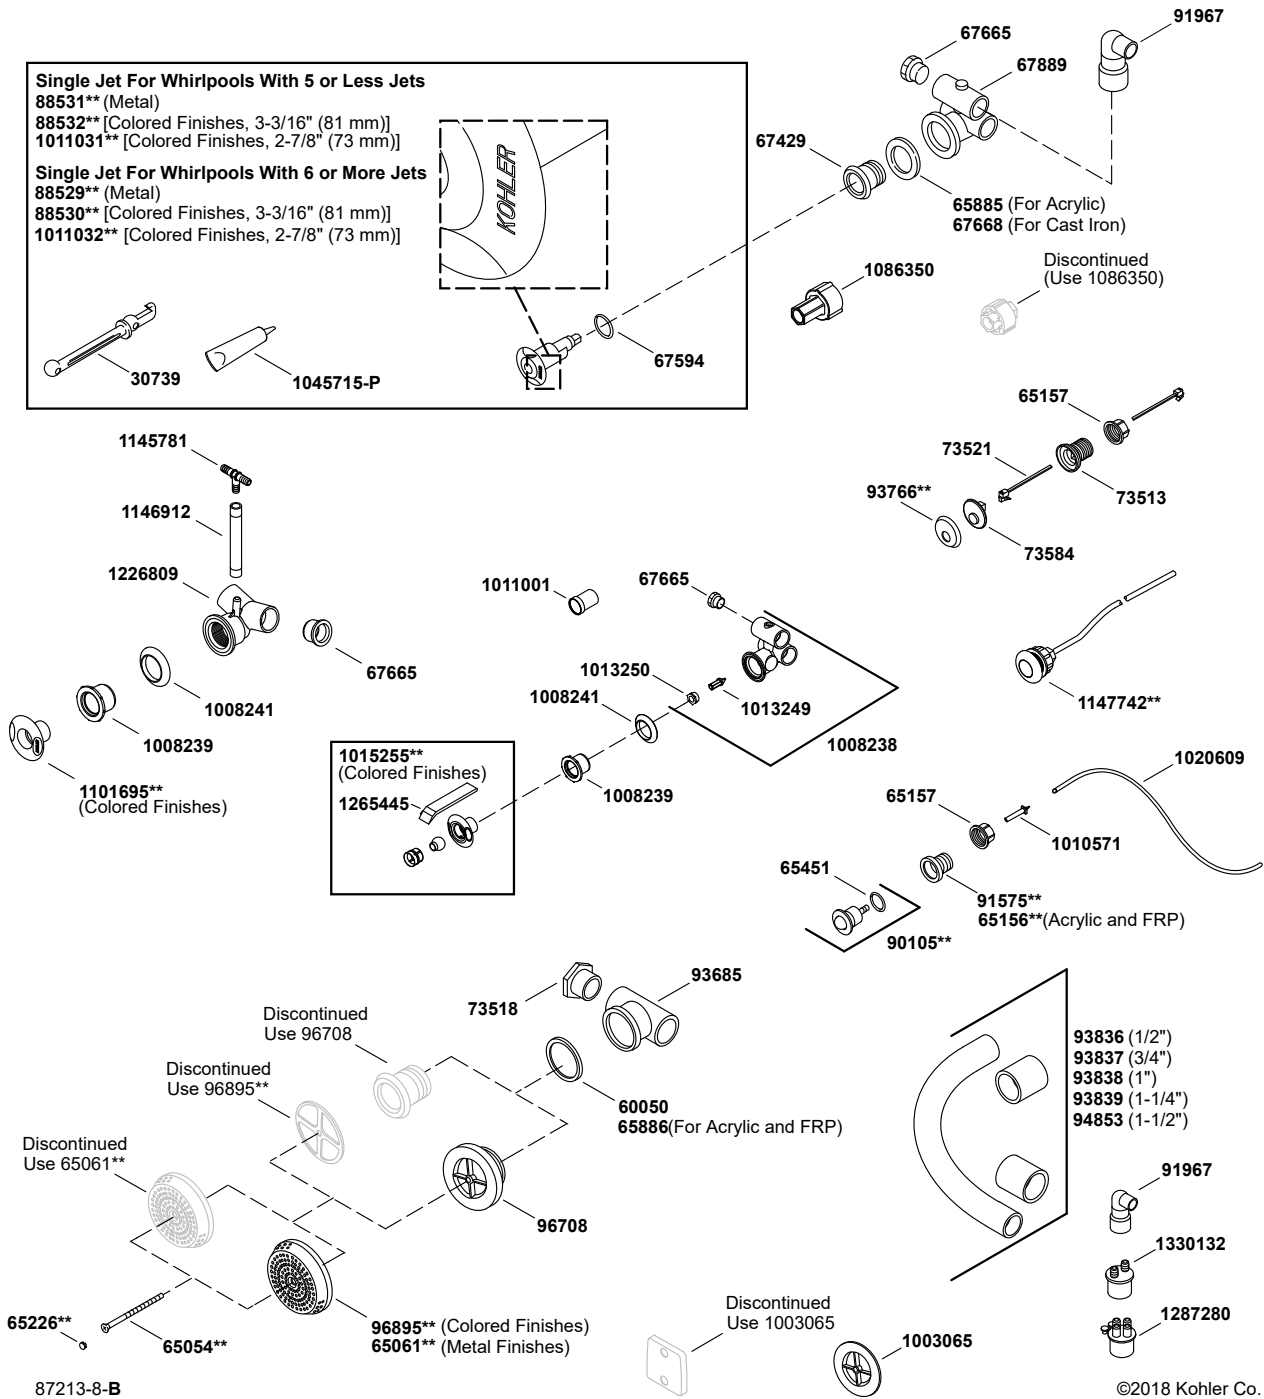

Archer®

60" x 30" alcove whirlpool bath with integral flange and left-hand dr
K-1947-LA-0

Single Jet For Whirlpools With 5 or Less Jets
 88531** (Metal)
 88532** [Colored Finishes, 3-3/16" (81 mm)]
 1011031** [Colored Finishes, 2-7/8" (73 mm)]

Single Jet For Whirlpools With 6 or More Jets
 88529** (Metal)
 88530** [Colored Finishes, 3-3/16" (81 mm)]
 1011032** [Colored Finishes, 2-7/8" (73 mm)]

Archer®

60" x 30" alcove whirlpool bath with integral flange and left-hand dr
K-1947-LA-0

Archer®

60" x 30" alcove whirlpool bath with integral flange and left-hand dr
K-1947-LA-0

Archer®

60" x 30" alcove whirlpool bath with integral flange and left-hand dr
K-1947-LA-0

Archer®

60" x 30" alcove whirlpool bath with integral flange and left-hand dr
K-1947-LA-0

Archer®

60" x 30" alcove whirlpool bath with integral flange and left-hand dr
K-1947-LA-0

Archer®

60" x 30" alcove whirlpool bath with integral flange and left-hand dr
K-1947-LA-0