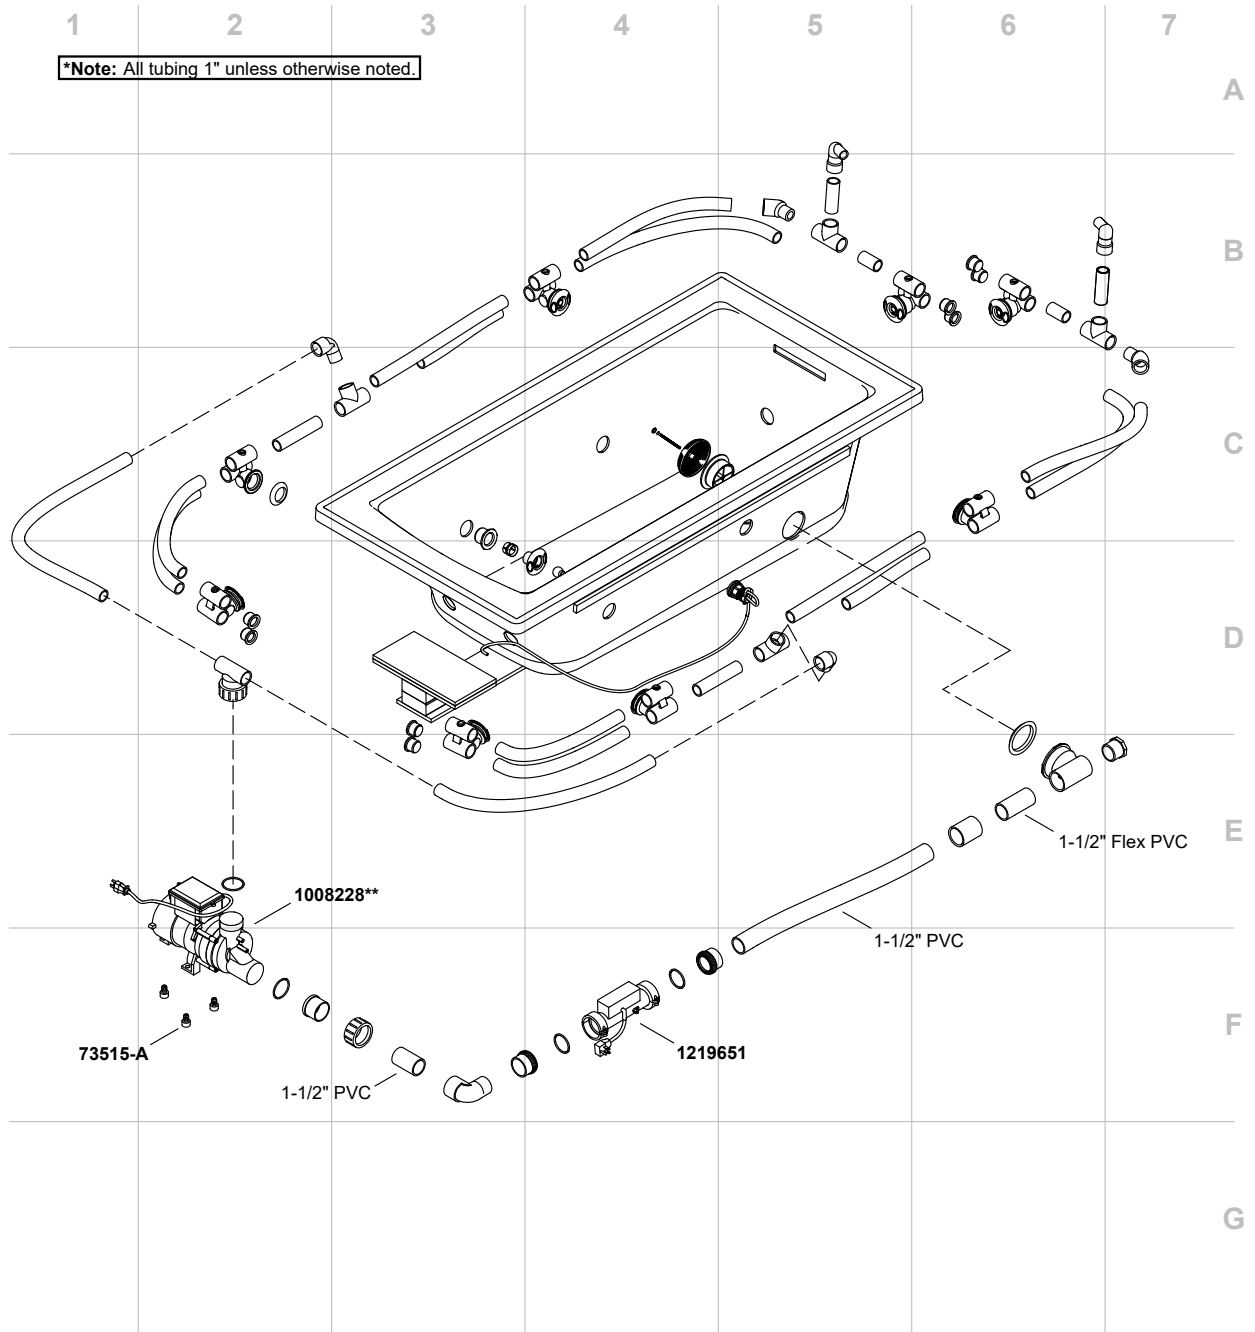

Archer®

60" x 30" alcove whirlpool bath with integral flange and left-hand dr
K-1947-LA-0

Single Jet For Whirlpools With 5 or Less Jets
 88531** (Metal)
 88532** [Colored Finishes, 3-3/16" (81 mm)]
 1011031** [Colored Finishes, 2-7/8" (73 mm)]

Single Jet For Whirlpools With 6 or More Jets
 88529** (Metal)
 88530** [Colored Finishes, 3-3/16" (81 mm)]
 1011032** [Colored Finishes, 2-7/8" (73 mm)]

Archer®

60" x 30" alcove whirlpool bath with integral flange and left-hand dr
K-1947-LA-0

Archer®

60" x 30" alcove whirlpool bath with integral flange and left-hand dr
K-1947-LA-0

Archer®

60" x 30" alcove whirlpool bath with integral flange and left-hand dr
K-1947-LA-0

Archer®

60" x 30" alcove whirlpool bath with integral flange and left-hand dr
K-1947-LA-0

Archer®

60" x 30" alcove whirlpool bath with integral flange and left-hand dr
K-1947-LA-0

Archer®

60" x 30" alcove whirlpool bath with integral flange and left-hand dr
K-1947-LA-0