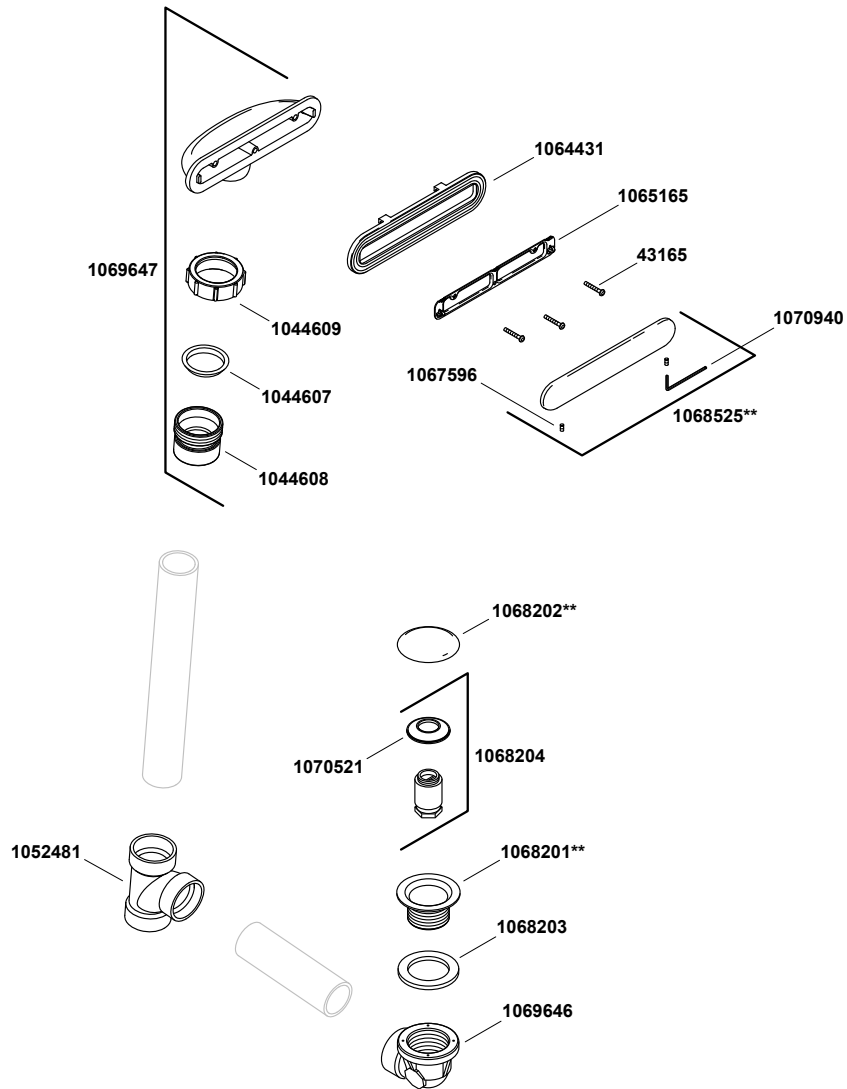

Archer®

60" x 30" alcove whirlpool bath with integral flange and left-hand dr
K-1947-LA-0

Single Jet For Whirlpools With 5 or Less Jets
 88531** (Metal)
 88532** [Colored Finishes, 3-3/16" (81 mm)]
 1011031** [Colored Finishes, 2-7/8" (73 mm)]

Single Jet For Whirlpools With 6 or More Jets
 88529** (Metal)
 88530** [Colored Finishes, 3-3/16" (81 mm)]
 1011032** [Colored Finishes, 2-7/8" (73 mm)]

Archer®

60" x 30" alcove whirlpool bath with integral flange and left-hand dr
K-1947-LA-0

Archer®

60" x 30" alcove whirlpool bath with integral flange and left-hand dr
K-1947-LA-0

Archer®

60" x 30" alcove whirlpool bath with integral flange and left-hand dr
K-1947-LA-0

Archer®

60" x 30" alcove whirlpool bath with integral flange and left-hand dr
K-1947-LA-0

Archer®

60" x 30" alcove whirlpool bath with integral flange and left-hand dr
K-1947-LA-0

Archer®

60" x 30" alcove whirlpool bath with integral flange and left-hand dr
K-1947-LA-0