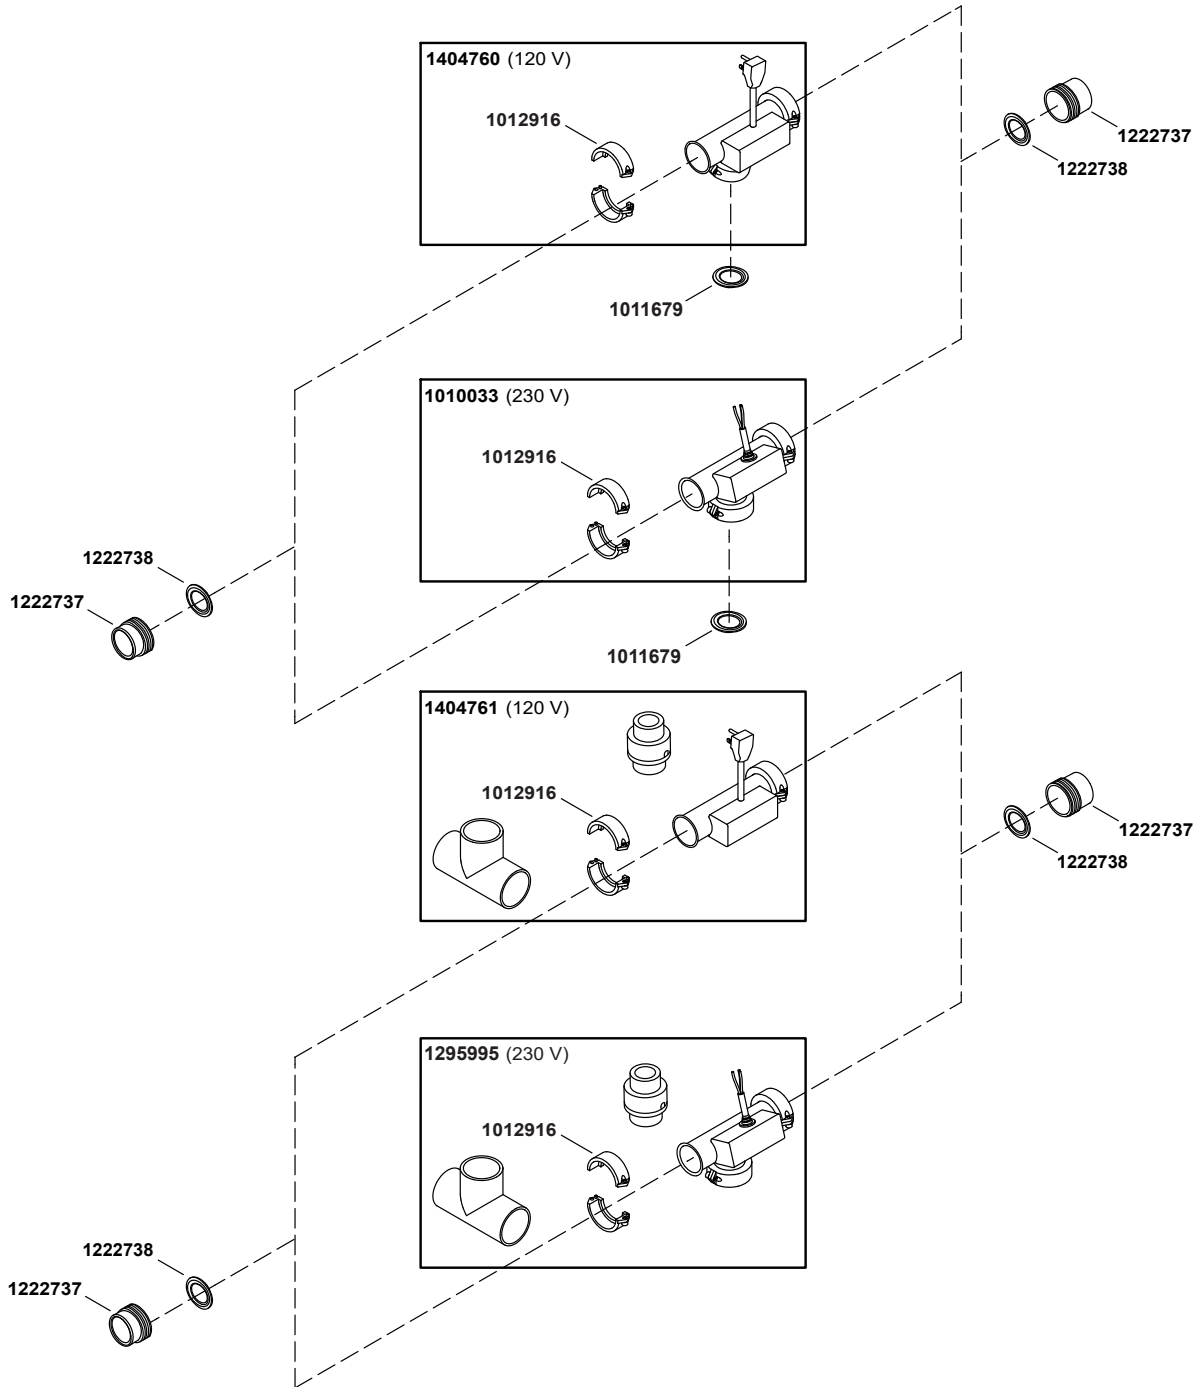

Archer®

60" x 30" alcove whirlpool bath with integral flange and left-hand dr
K-1947-LA-0

Archer®

60" x 30" alcove whirlpool bath with integral flange and left-hand dr
K-1947-LA-0

Archer®

60" x 30" alcove whirlpool bath with integral flange and left-hand dr
K-1947-LA-0

Archer®

60" x 30" alcove whirlpool bath with integral flange and left-hand dr
K-1947-LA-0

Archer®

60" x 30" alcove whirlpool bath with integral flange and left-hand dr
K-1947-LA-0