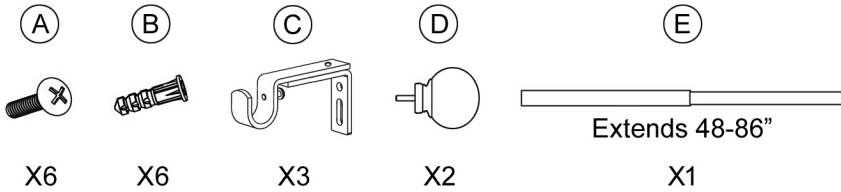

5/8" DRAPERY ROD INSTALLATION INSTRUCTIONS - 48-86" ROD SET

Care Instructions: Clean with a soft cloth. Do not use abrasive cleaning agents, solvents or polishes.

SET INCLUDES:

YOU WILL NEED: