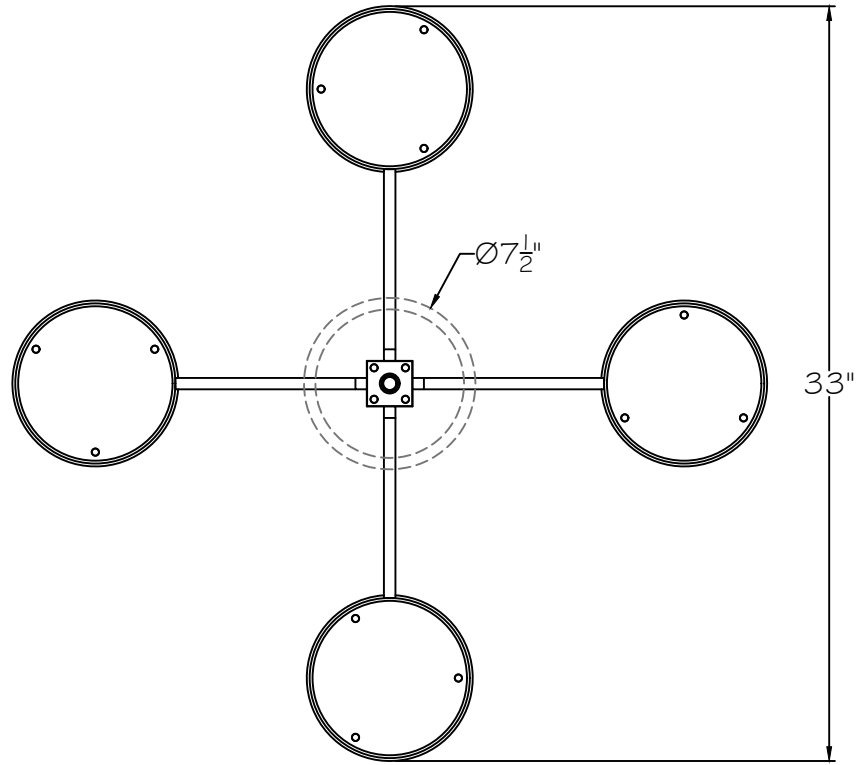

CUSTOMER REFERENCE DRAWING

STYLE CONFIGURATIONS:

-6 (SOFT BRONZE/GOLD GLASS COMBO)

-7 (SOFT SILVER/SILVER GLASS COMBO)

-8 (COPPER /COPPER GLASS COMBO)

This drawing, specifications and the product depicted are the exclusive property of Fine Art Handcrafted Lighting®. In compliance with US copyright and patent requirements, notice is hereby given that this document and the product depicted shall not be copied, altered or used in any manner without the expressed written consent of Fine Art Handcrafted Lighting®.

www.finearthl.com Tel: (305) 821-3850  
FINE ART LAMPS®

STYLE NUMBER:

100141

DATE:

9/3/25