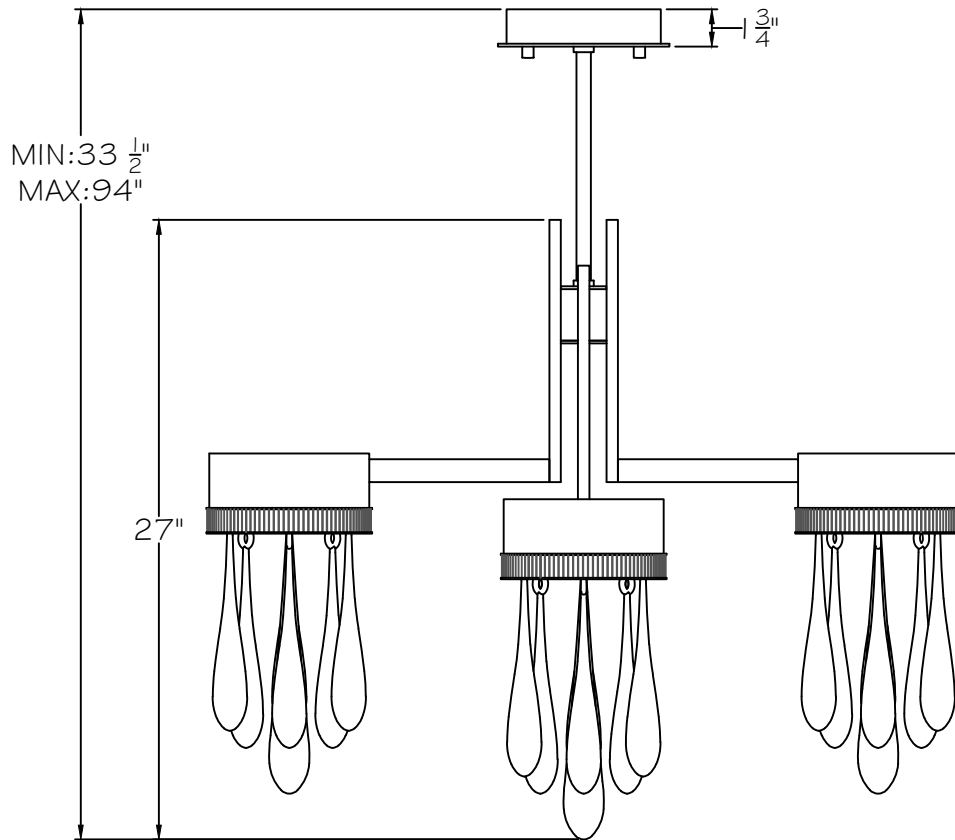

CUSTOMER REFERENCE DRAWING

STYLE CONFIGURATIONS:

-6 (SOFT BRONZE/GOLD GLASS COMBO)

-7 (SOFT SILVER/SILVER GLASS COMBO)

-8 (COPPER /COPPER GLASS COMBO)

This drawing, specifications and the product depicted are the exclusive property of Fine Art Handcrafted Lighting®. In compliance with US copyright and patent requirements, notice is hereby given that this document and the product depicted shall not be copied, altered or used in any manner without the expressed written consent of Fine Art Handcrafted Lighting®.

www.finearthl.com Tel: (305) 821-3850  
FINE ART LAMPS®

STYLE NUMBER:

100141

DATE:

9/3/25