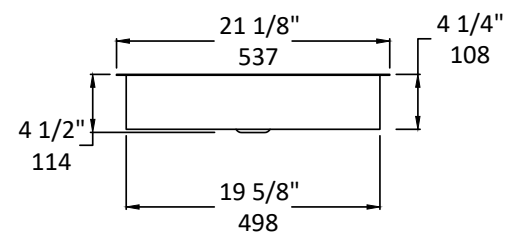

Specifications:

Installation:	Undercounter or drop-in
Interior Dimensions:	19 1/2" w x 15 1/4" d x 4 1/8" h
Exterior Dimensions:	21 1/8" w x 16 7/8" d x 4 1/2" h
Material:	Stainless Steel
Weight:	10 lbs
Overflow:	No
Finishes:	21 - Brushed Stainless Steel
Faucet Holes:	N/A
Cutout Size:	19 1/4" x 15" (template available upon request)
Drain Hole Size:	Ø 1 3/4"

Recommended Items:

- European drain without overflow
- 7100-15 click-clack drain
- 7100-13 stationary dome drain

LACAVA reserves the right to revise any dimension or information on this sheet without notice. Dimensions are nominal and may vary within an industry accepted tolerance of 1/4\".