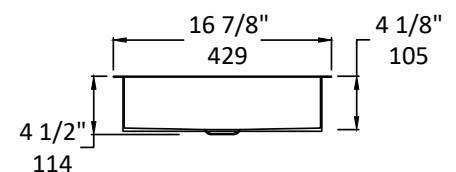

Specifications:

Installation:	Undercounter or drop-in
Interior Dimensions:	19 1/2" w x 15 1/4" d x 4 1/8" h
Exterior Dimensions:	21 1/8" w x 16 7/8" d x 4 1/2" h
Material:	Stainless Steel
Weight:	10 lbs
Overflow:	No
Finishes:	21 - Brushed Stainless Steel
Faucet Holes:	N/A
Cutout Size:	19 1/4" x 15" (template available upon request)
Drain Hole Size:	Ø 1 3/4"

Recommended Items:

- European drain without overflow
- 7100-15 click-clack drain
- 7100-13 stationary dome drain

LACAVA reserves the right to revise any dimension or information on this sheet without notice. Dimensions are nominal and may vary within an industry accepted tolerance of 1/4\".