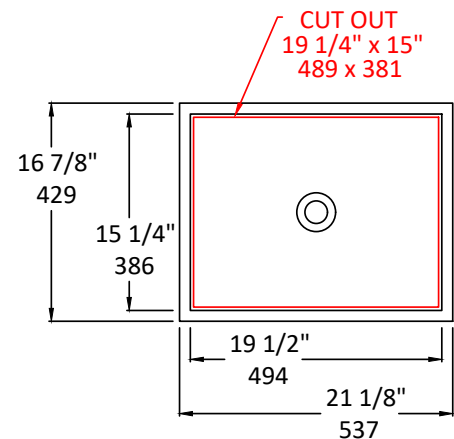

Specifications:

Installation:	Undercounter or drop-in
Interior Dimensions:	19 1/2" w x 15 1/4" d x 4 1/8" h
Exterior Dimensions:	21 1/8" w x 16 7/8" d x 4 1/2" h
Material:	Stainless Steel
Weight:	10 lbs
Overflow:	No
Finishes:	21 - Brushed Stainless Steel
Faucet Holes:	N/A
Cutout Size:	19 1/4" x 15" (template available upon request)
Drain Hole Size:	Ø 1 3/4"

Recommended Items:

- European drain without overflow
- 7100-15 click-clack drain
- 7100-13 stationary dome drain

LACAVA reserves the right to revise any dimension or information on this sheet without notice. Dimensions are nominal and may vary within an industry accepted tolerance of 1/4\".