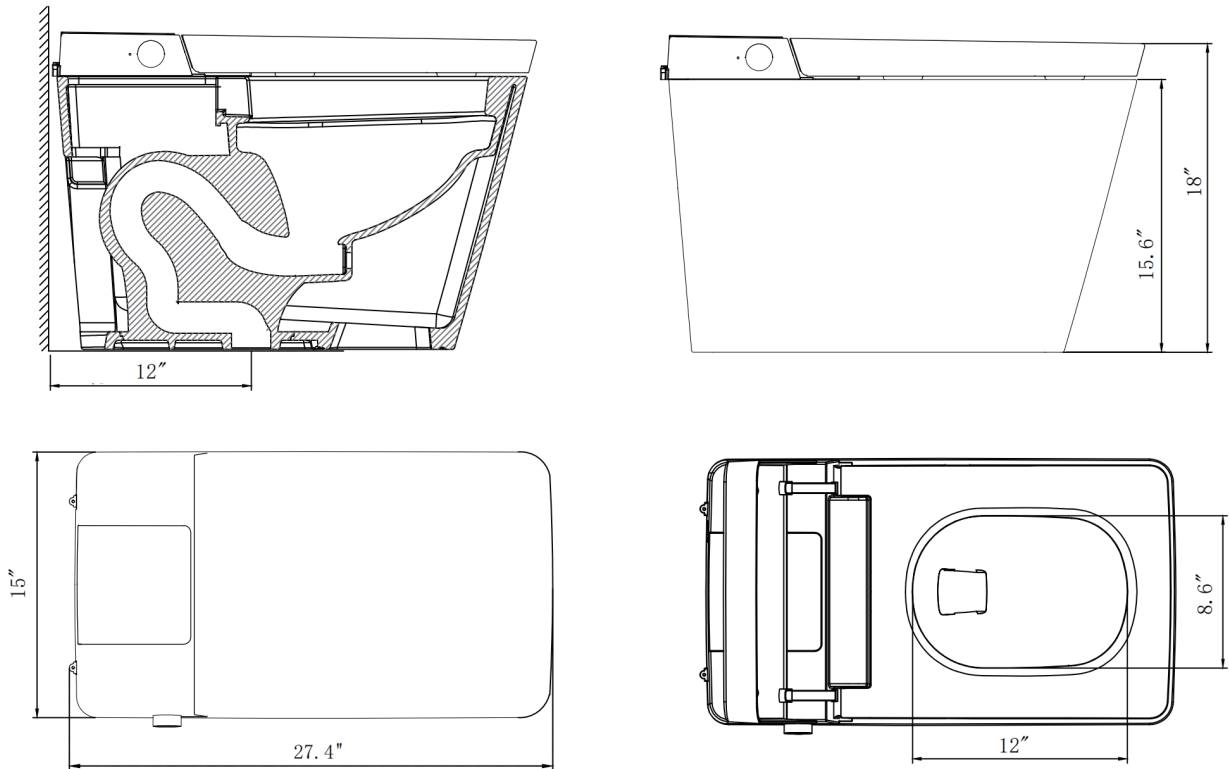

Dimension/Specification

Sku RX-T06MB