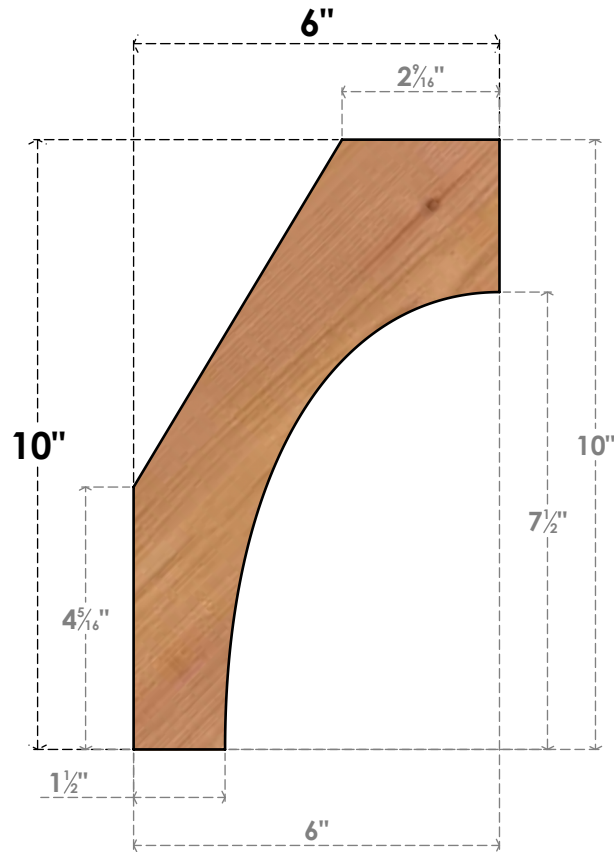

BRC06X06X10WTLOOSWR

5 1/2"W X 6"D X 10"H WESTLAKE SMOOTH BRACE, WESTERN RED CEDAR

SIDE

FRONT

EKENA MILLWORK
 2300 WEST MAIN ST.
 CLARKSVILLE, TX 75426
 TOLL FREE: 866-607-0453
 WWW.EKENAMILLWORK.COM

NOTES

1. INSTALLATION TO BE COMPLETED IN ACCORDANCE WITH MANUFACTURER'S SPECIFICATIONS.
2. DRAWING MAY NOT BE TO SCALE
3. THIS DRAWING IS INTENDED FOR DESIGN AND PLANNING PURPOSES ONLY.
4. ALL INFORMATION CONTAINED HEREIN WAS CURRENT AT THE TIME OF DEVELOPMENT BUT MUST BE REVIEWED AND APPROVED BY THE PRODUCT MANUFACTURER TO BE CONSIDERED ACCURATE.
5. PRODUCTS ARE NOT KILN DRIED. THIS ITEM IS UNIQUE AND WILL CONTAIN THE NATURAL VARIATIONS THAT THE WOOD SPECIES OFFERS. THIS MAY RESULT IN VARIATIONS UP TO 1/4"