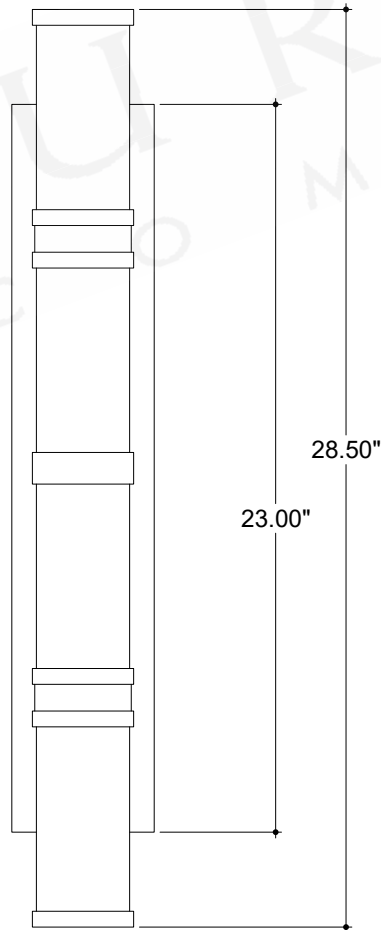

ITEM: 5800-0080

Overall Dimensions

Height: 28.5"
Width: 4.5"
Depth: 5"

TOP VIEW

FRONT VIEW

SIDE VIEW