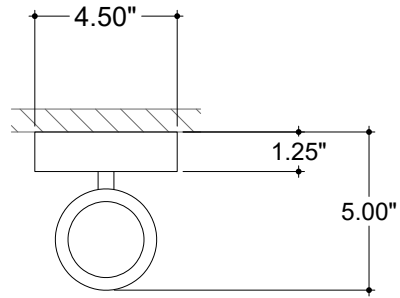

ITEM: 5800-0080

Overall Dimensions

Height: 28.5"
Width: 4.5"
Depth: 5"

TOP VIEW

FRONT VIEW

SIDE VIEW