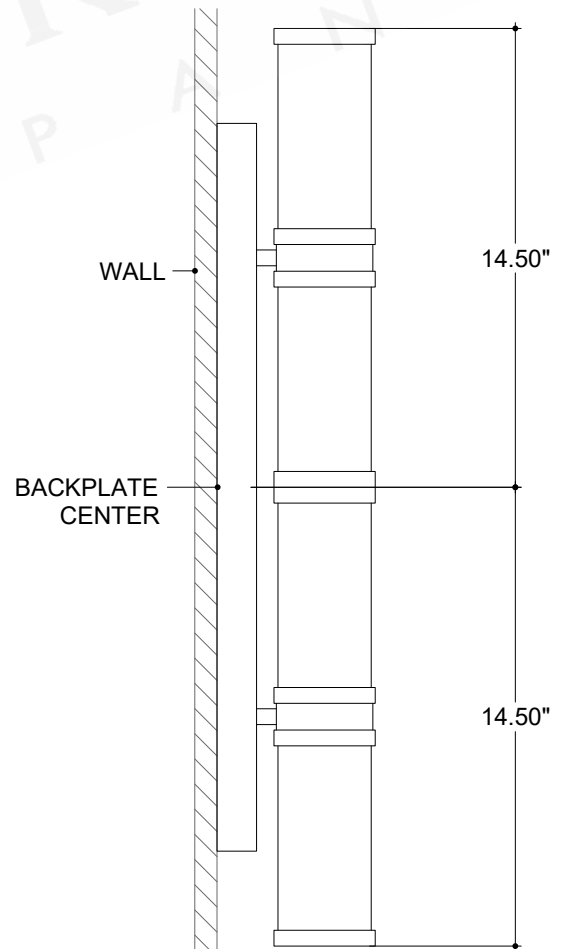

ITEM: 5800-0080

Overall Dimensions

Height: 28.5"
Width: 4.5"
Depth: 5"

TOP VIEW

FRONT VIEW

SIDE VIEW