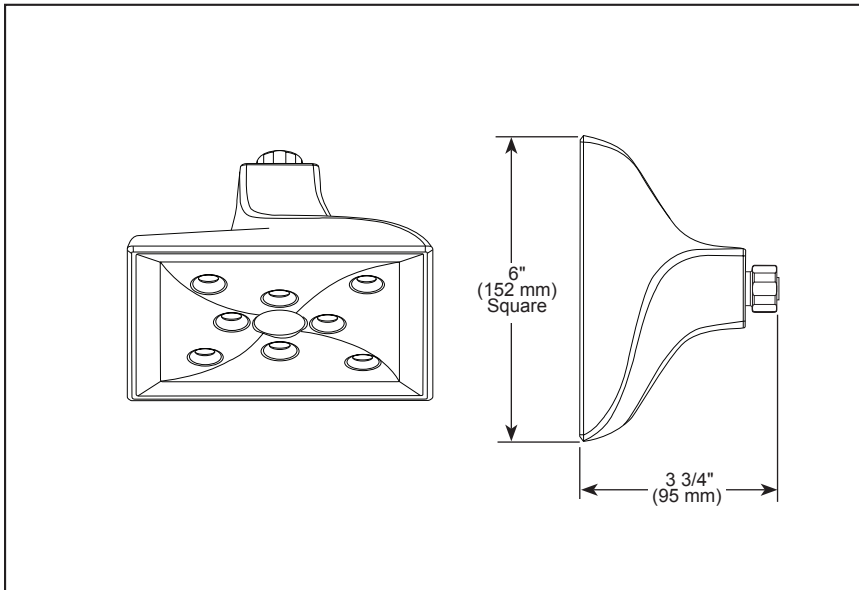

COMPLIES WITH:

- ASME A112.18.1 / CSA B125.1
- EPA WaterSense®

▲ Designate proper finish suffix