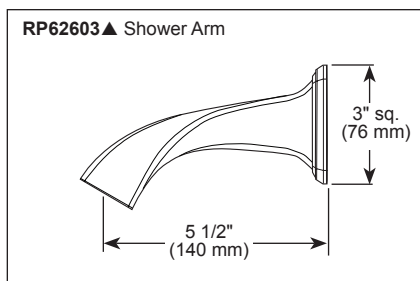

COMPLIES WITH:

- ASME A112.18.1 / CSA B125.1
- EPA WaterSense®

▲ Designate proper finish suffix