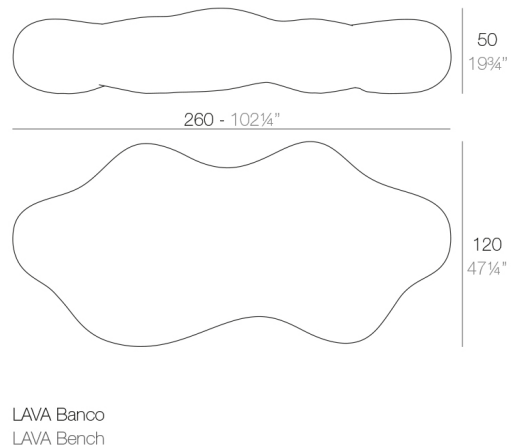

Weight

40 Kg

Finishes

BASIC

Ref. 51012

Matt Polyethylene

LACQUERED

Ref. 51012F