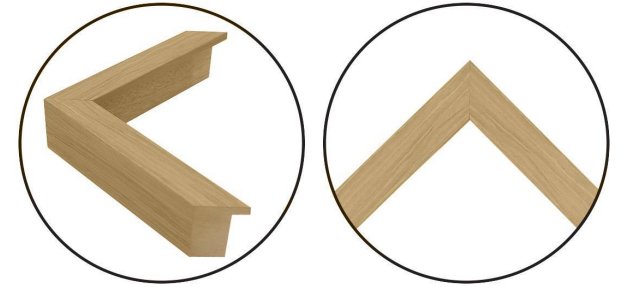

WENDOVER ART GROUP

ITEM NUMBER : **WMS0229**

TITLE : **Textured Geometry 1**

OUTWARD DIMENSION (W X H) : **29.5" x 45.5"**

FRAME (WIDTH X DEPTH) : **MW00012427 | 1" x 2"**

FRAME FINISH : **Standard Frame**

Natural Woodgrain

DESCRIPTION :

**Hand Painted and Textured Watercolor Paper, Floated on
Mat, Framed in Shadowbox, Hangs Horizontally and
Vertically**