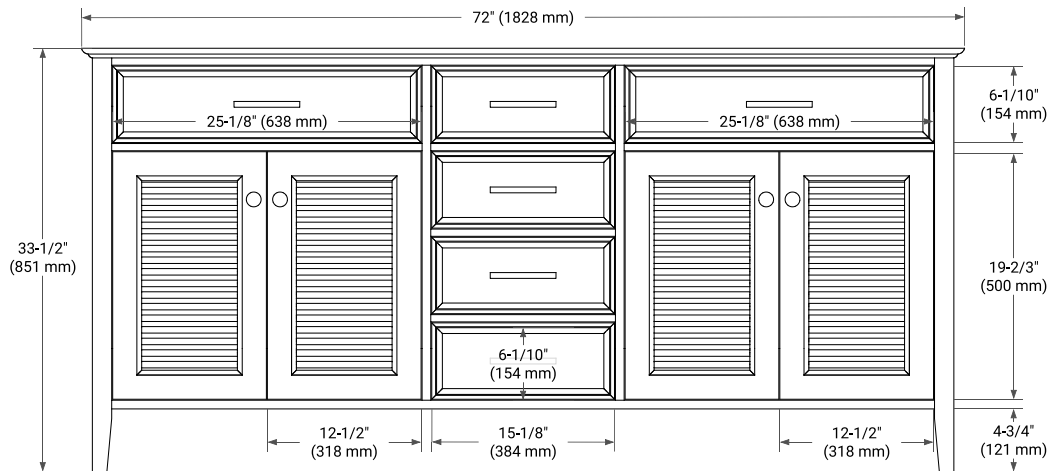

72" DOUBLE SINK BASE CABINET

BASE CABINET DIMENSIONS

72" W x 21.5" D x 33.5" H

FEATURES

- Solid wood frame & plywood panels
- Dovetail drawers and joints
- Soft closing doors & drawers

HARDWARE FINISHES*

Brushed Nickel   Satin Brass   Matte Black   Polished Chrome

Hardware comes preinstalled with the illustrated option. Other finishes are available on our online store if you prefer a different one.

AVAILABLE COLORS

White   Grey

FRONT VIEW

SIDE VIEW

PLAN VIEW