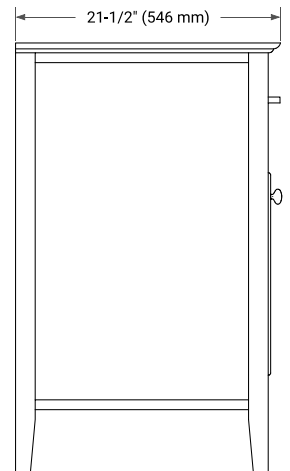

72" DOUBLE SINK BASE CABINET

BASE CABINET DIMENSIONS

72" W x 21.5" D x 33.5" H

FEATURES

- Solid wood frame & plywood panels
- Dovetail drawers and joints
- Soft closing doors & drawers

HARDWARE FINISHES*

Brushed Nickel Satin Brass Matte Black Polished Chrome

Hardware comes preinstalled with the illustrated option. Other finishes are available on our online store if you prefer a different one.

AVAILABLE COLORS

White Grey

FRONT VIEW

SIDE VIEW

PLAN VIEW