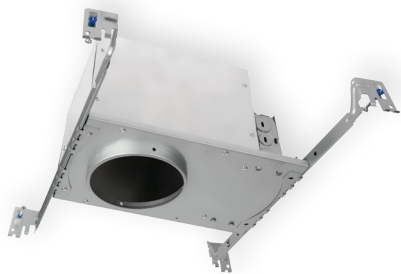

HR-3LED-H15D-ICA

3.5" Tesla™ New Construction Housing

IC-Rated – Airtight

WAC LIGHTING

Responsible Lighting®

Fixture Type:

Catalog Number:

Project: _____

Location: _____

PRODUCT DESCRIPTION

IC-Rated, airtight, new construction housing.
For use with HR-3LED Tesla 3.5" Pro and Tesla 3.5" series trims.

FEATURES

- IC-Rated
- Airtight
- Cutout: 4 5/8"
- 120 - 277 VAC Input
- Provided with push-in wire connector for easy installation
- Accommodates ceiling thickness from 1/2"-3/4"
- 5 year WAC Lighting product warranty

SPECIFICATIONS

Construction: Housing and junction box are 20 gauge steel.
Frame and hanger bars are heavy gauge galvanized steel.

J-Box: Seven knockouts and four Romex® style wiring connectors provided for ease of installation. Rated for branch wiring.

Driver: Electronic driver, 120 - 277VAC input, 14.5W output.
Power factor >0.9

Mounting: Supplied with hanger bars, adjustable between 10 1/8"-24 1/2" to accommodate various joist construction and grid sizes. Hanger bars include a captive mounting "screw-nail" for ease of installation. Accommodates surfaces from 1/2"-3/4" thick. 4 5/8" cutout hole.