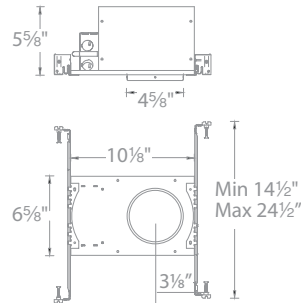

HR-3LED-H15D-ICA

3.5" Tesla™ New Construction Housing

IC-Rated – Airtight

WAC LIGHTING

Responsible Lighting®

Fixture Type:

Catalog Number:

Project: _____

Location: _____

PRODUCT DESCRIPTION

IC-Rated, airtight, new construction housing.
For use with HR-3LED Tesla 3.5" Pro and Tesla 3.5" series trims.

FEATURES

- IC-Rated
- Airtight
- Cutout: 4 5/8"
- 120 - 277 VAC Input
- Provided with push-in wire connector for easy installation
- Accommodates ceiling thickness from 1/2"-3/4"
- 5 year WAC Lighting product warranty

SPECIFICATIONS

Construction: Housing and junction box are 20 gauge steel.
Frame and hanger bars are heavy gauge galvanized steel.

J-Box: Seven knockouts and four Romex® style wiring connectors provided for ease of installation. Rated for branch wiring.

Driver: Electronic driver, 120 - 277VAC input, 14.5W output.
Power factor >0.9

Mounting: Supplied with hanger bars, adjustable between 10 1/8"-24 1/2" to accommodate various joist construction and grid sizes. Hanger bars include a captive mounting "screw-nail" for ease of installation. Accommodates surfaces from 1/2"-3/4" thick. 4 5/8" cutout hole.

Dimming: 0-10V Dimming: 100%-0%
ELV Dimming: 100%-5% (120V only)

Standards: IC-Rated- Suitable for direct contact with insulation.
Airtight
ETL & cETL Listed.

HR-3LED-H15D – **ICA**

Example: **HR-3LED-H15D-ICA**

COMPATIBLE TRIMS Allows adjustment in one direction when used with adjustable trims. See individual trim spec sheets for complete order number and specifications

Tesla Pro 3.5"

HR3LED-ET118P Series <i>Round, High Brightness Wet Location Listed Energy Star®</i>	HR3LEDT718P Series <i>Square, Open Reflector Energy Star®</i>
HR3LEDT118P Series <i>Round, Downlight Energy Star®</i>	
HR3LEDT218P Series <i>Round, Shower Light Wet Location Listed Energy Star®</i>	HR3LEDT818P Series <i>Square, Shower Light Wet Location Listed Energy Star®</i>

Tesla 3.5"

HR-3LED-T218 Series <i>Round, Shower Light Wet Location Listed</i>	HR-3LED-ET118 Series <i>Round, High Brightness Energy Star®</i>
HR-3LED-T718 Series <i>Square, Open Reflector</i>	
HR-3LED-T818 Series <i>Square, Shower Light Wet Location Listed</i>	HR-3LED-T118 Series <i>Round, Open Reflector</i>

waclighting.com
Phone (800) 526.2588
Fax (800) 526.2585

Headquarters/Eastern Distribution Center
44 Harbor Park Drive
Port Washington, NY 11050

Central Distribution Center
1600 Distribution Ct
Lithia Springs, GA 30122

Western Distribution Center
1750 Archibald Avenue
Ontario, CA 91760