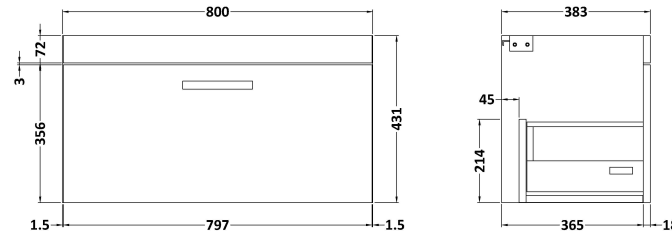

Sales Code: MOC665

Description: 800 Wall Hung Single Drawer Basin Unit

Product Dimensions

Height (mm):	430
Width (mm):	800
Depth (mm):	383
Nett Weight (kg):	17

Packaging Dimensions

Height (mm):	450
Width (mm):	820
Depth (mm):	405
Gross Weight (kg):	17.5

Packaging Data

Box Colour:	Brown Cardboard Box
Box Qty:	1
Label Size:	100 x 50
Label Colour:	White Label
Label Qty:	2

Outer Box Dimensions (If Applicable)

Height (mm):	
Width (mm):	
Depth (mm):	
Gross Weight (kg):	
Barcode:	5055275881392

Product Details

Country of Origin:	United Kingdom	
Fitting Instruction:	No	
Certification:	FSC: Yes	CE: N/A
Colour:	Natural Oak	
Construction Method:	Cam & Wood Dowel	
Construction Type:	Rigid	
Cabinet Finish:	MFC Textured Woodgrain	
Fascia Finish:	MFC Textured Woodgrain	
Cabinet Thickness (mm):	18	
Fascia Thickness (mm):	18	
Drawer Included:	Yes	
Drawer Type:	80mm High Metal Softclose	
No of Shelves:	0	
Hinge Type:	Not Applicable	
Hinge Included:	Not Applicable	
Adjustable Legs:	No, Not Required	
Fixings Included:	Yes	
Handle Style:	Contemporary	
Handle Included:	Yes, Supplied	
Waste Shroud:	Yes	
Handle Type:	D-Shape