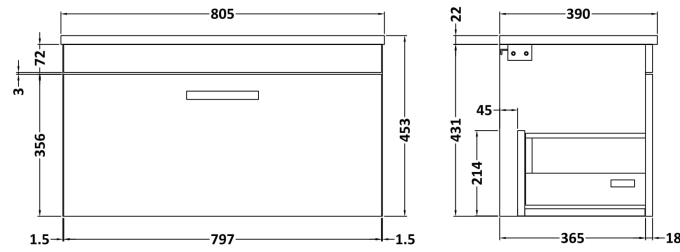

Sales Code: ATH059LBG

Description: 800 W/H Single Drawer Unit & Lam Worktop

Packaging Details

Barcode: 5056462613192