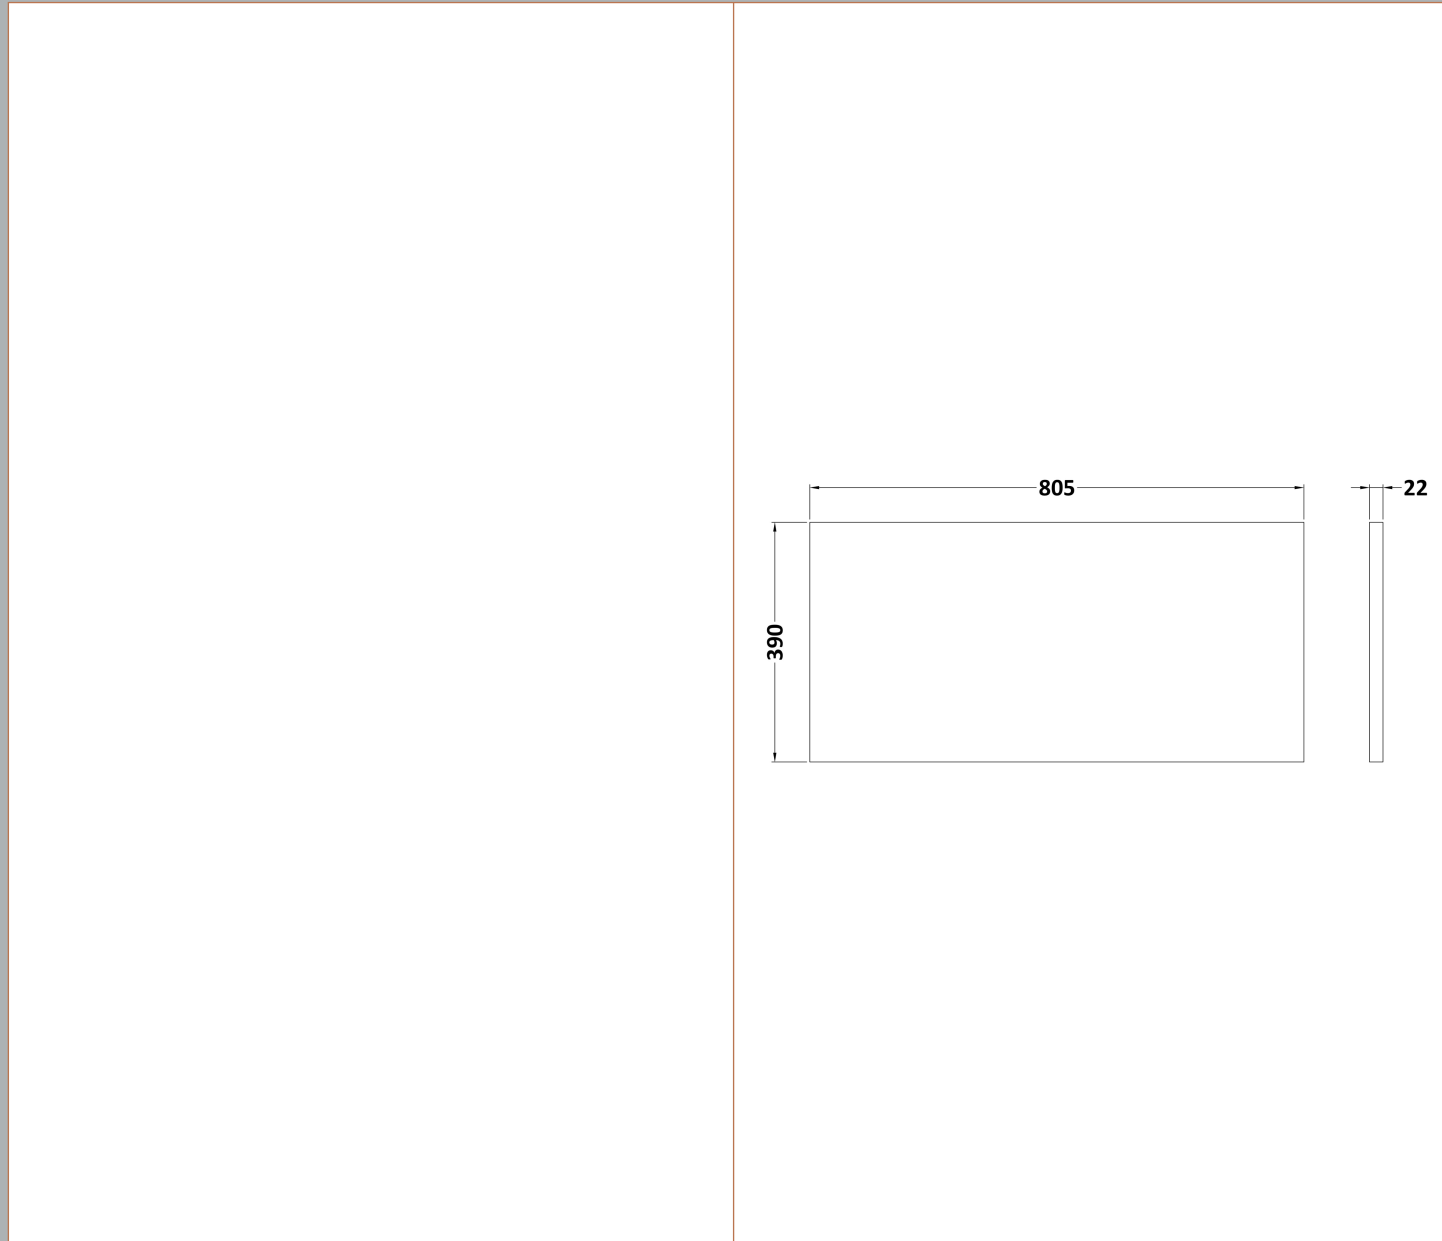

Height (mm):	430
Width (mm):	800
Depth (mm):	383
Nett Weight (kg):	17

Packaging Dimensions

Height (mm):	450
Width (mm):	820
Depth (mm):	405
Gross Weight (kg):	17.5

Packaging Data

Box Colour:	Brown Cardboard Box
Box Qty:	1
Label Size:	100 x 50
Label Colour:	White Label
Label Qty:	2

Outer Box Dimensions (If Applicable)

Height (mm):	
Width (mm):	
Depth (mm):	
Gross Weight (kg):	
Barcode:	5055275881392

Product Details

Country of Origin:	United Kingdom	
Fitting Instruction:	No	
Certification:	FSC: Yes	CE: N/A
Colour:	Natural Oak	
Construction Method:	Cam & Wood Dowel	
Construction Type:	Rigid	
Cabinet Finish:	MFC Textured Woodgrain	
Fascia Finish:	MFC Textured Woodgrain	
Cabinet Thickness (mm):	18	
Fascia Thickness (mm):	18	
Drawer Included:	Yes	
Drawer Type:	80mm High Metal Softclose	
No of Shelves:	0	
Hinge Type:	Not Applicable	
Hinge Included:	Not Applicable	
Adjustable Legs:	No, Not Required	
Fixings Included:	Yes	
Handle Style:	Contemporary	
Handle Included:	Yes, Supplied	
Waste Shroud:	Yes	
Handle Type:	D-Shape	

Sales Code: LBG800

Description: Laminate Worktop 805X390x22mm

Product Dimensions

Height (mm):	22
Width (mm):	805
Depth (mm):	390
Nett Weight (kg):	2.75

Packaging Dimensions

Height (mm):	25
Width (mm):	810
Depth (mm):	455
Gross Weight (kg):	2.75

Packaging Data

Box Colour:	Brown Cardboard Box
Box Qty:	1
Label Size:	100 x 50
Label Colour:	White Label
Label Qty:	1

Outer Box Dimensions (If Applicable)

Height (mm):	
Width (mm):	
Depth (mm):	
Gross Weight (kg):	
Barcode:	5056211874133