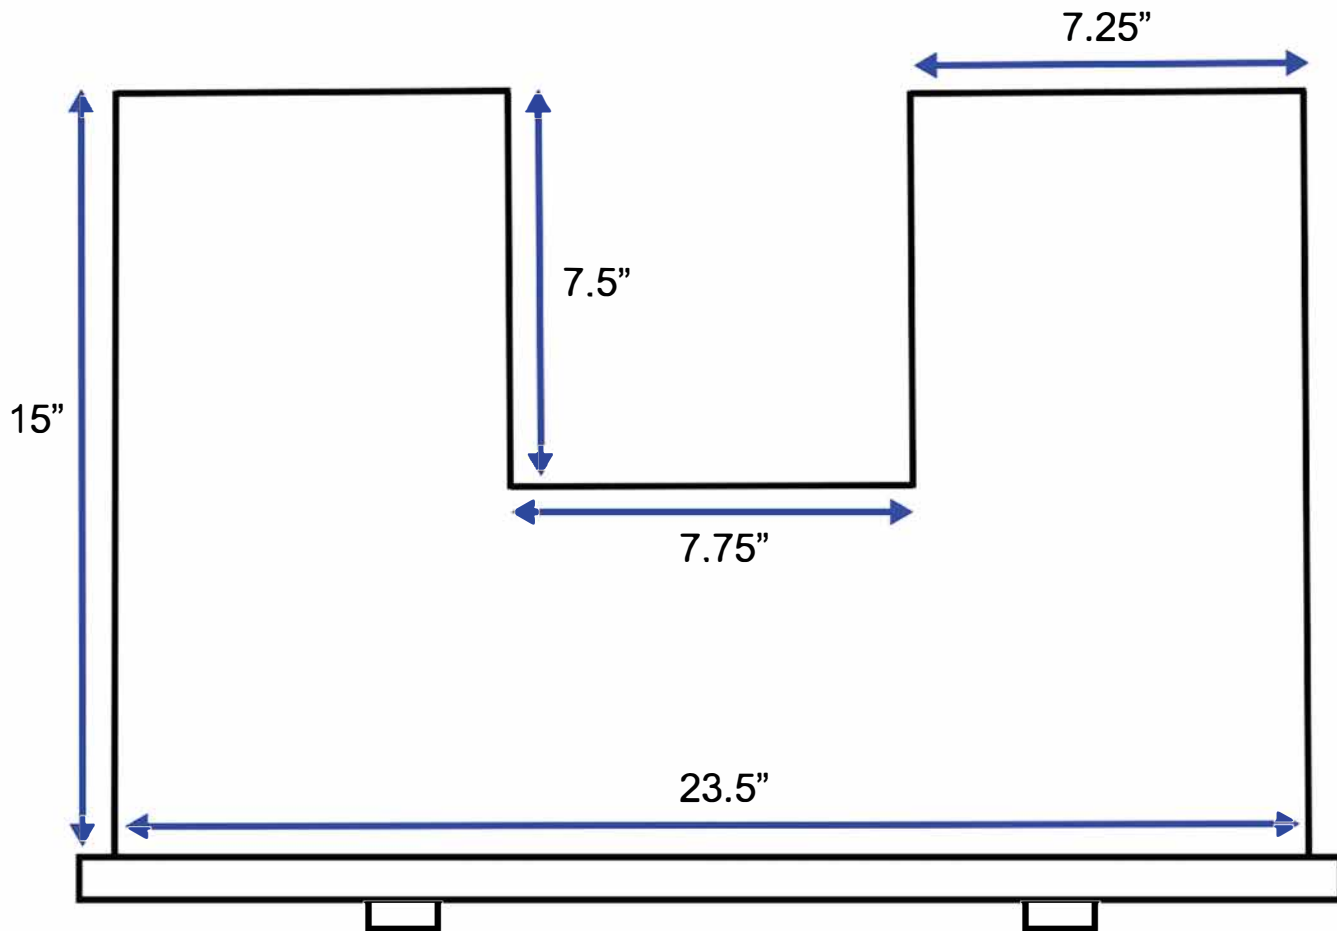

30-inch Vanity

Top and Middle Drawer - Bird's Eye View

All measurements are approximate and rounded to the nearest quarter inch.
Please allow for a slight margin of error.