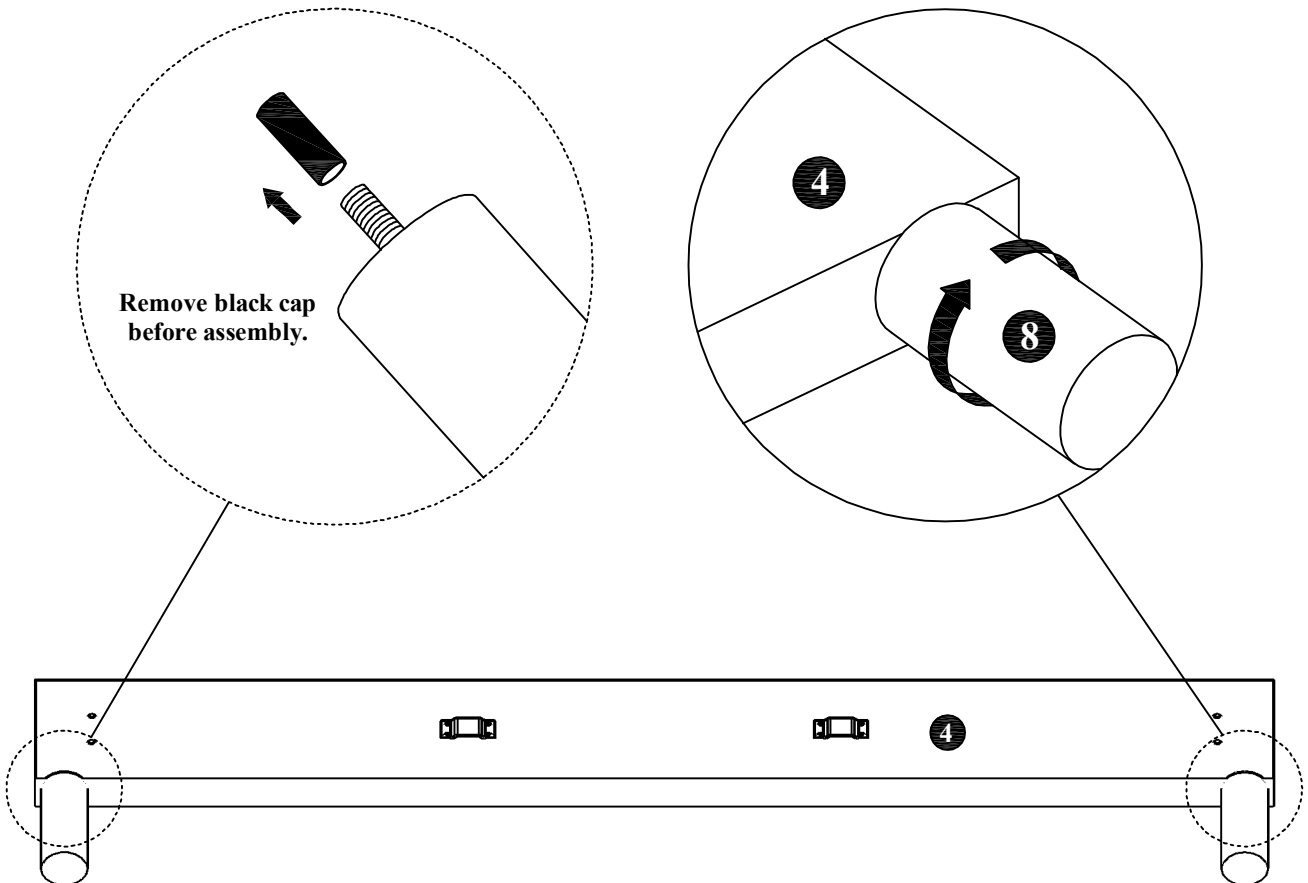

ASSEMBLY INSTRUCTIONS

STEP 1 :

STEP 2 :