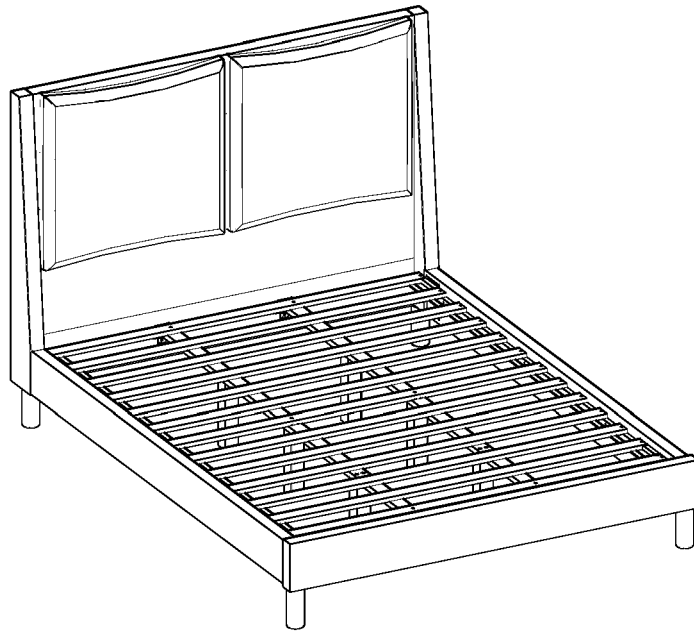

# ASSEMBLY INSTRUCTIONS

MODEL : BD762-FS

## COMPONENT

Headboard - 1 pc.  ①	Headboard Side (Left) - 1 pc.  ②L	Headboard Side (Right) - 1 pc.  ②R	Side Rail (Left) - 1 pc.  ③L	Side Rail (Right) - 1 pc.  ③R	Footboard - 1 pc.  ④	Side Rail LVL - 2 pcs.  ⑤	Center Rail - 2 pcs.  ⑥		
Center Leg - 6 pcs.  ⑦	Bed Leg - 4 pcs.  ⑧	Slats - 13 pcs. (1set)  ⑨							