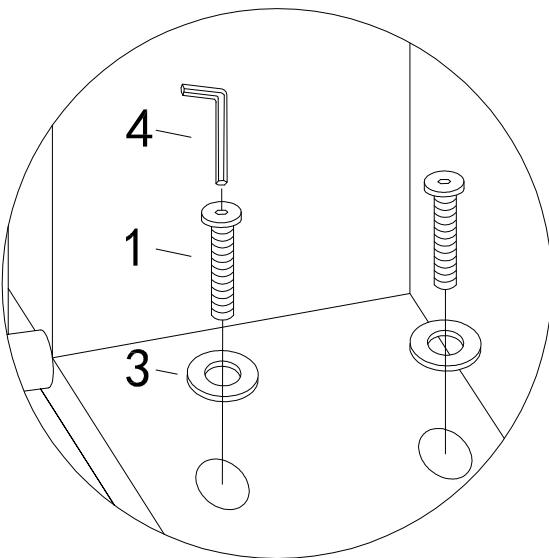

## Hardware List

 m8*50mm <b>1</b> -Bolt (4pcs)	 m6*20mm <b>2</b> -Bolt (16pcs)	 m8*22mm <b>3</b> -Flat Washer (4pcs)	 M5 <b>4</b> -AllenKey(1pc)	 M4 <b>5</b> -AllenKey(1pc)
---	--	--	---	--

# ASSEMBLY INSTRUCTIONS

2

Cx1

 m8*50mm	1 x 4PCS
	3 x 4PCS
	4 x 1PC

3

# ASSEMBLY INSTRUCTIONS

4