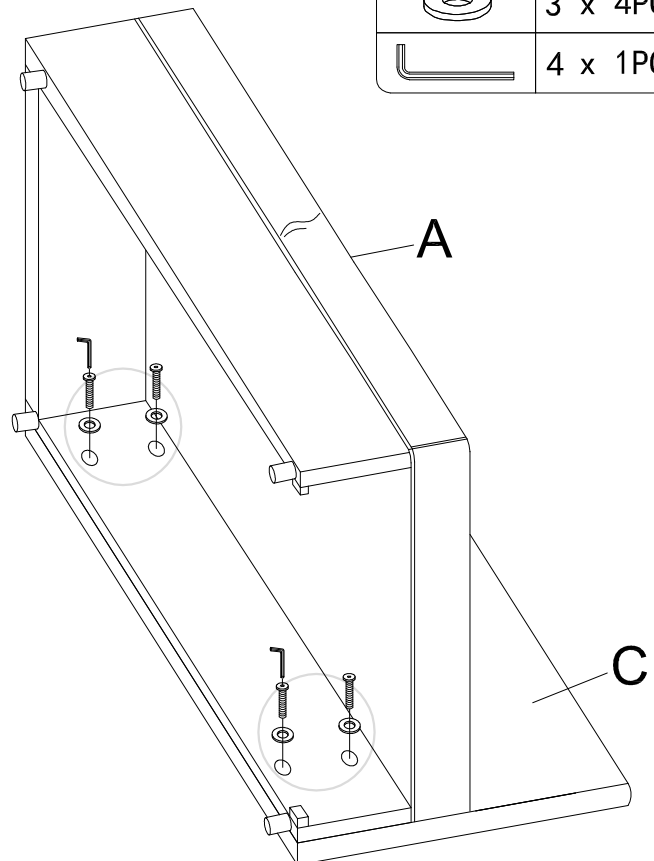

## Hardware List

 m8*50mm <b>1</b> -Bolt (4pcs)	 m6*20mm <b>2</b> -Bolt (16pcs)	 m8*22mm <b>3</b> -Flat Washer (4pcs)	 M5 <b>4</b> -AllenKey(1pc)	 M4 <b>5</b> -AllenKey(1pc)
---	--	--	---	--

# ASSEMBLY INSTRUCTIONS

2

Cx1

 m8*50mm	1 x 4PCS
	3 x 4PCS
	4 x 1PC

3

# ASSEMBLY INSTRUCTIONS

4