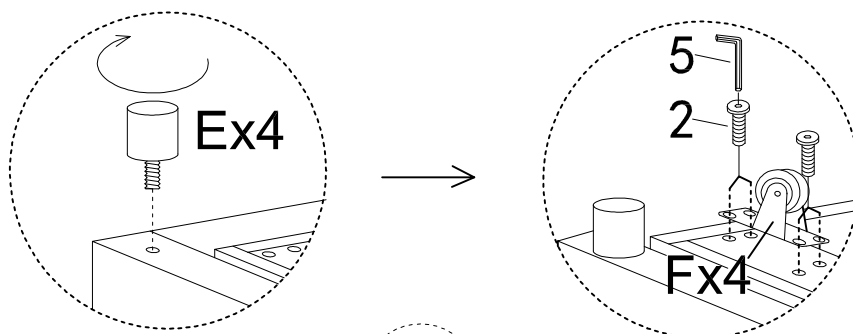

## Parts List

		
<b>Ax1</b>	<b>Bx1</b>	<b>Cx1</b>
		
<b>Dx2</b>	<b>Ex4</b>	<b>Fx4</b>

## Hardware List

 m8*50mm <b>1</b> -Bolt (4pcs)	 m6*20mm <b>2</b> -Bolt (16pcs)	 m8*22mm <b>3</b> -Flat Washer (4pcs)	 M5 <b>4</b> -AllenKey(1pc)	 M4 <b>5</b> -AllenKey(1pc)
---	--	--	---	--

# ASSEMBLY INSTRUCTIONS

 m6*20mm	2 x16PCS
	5 x 1PC